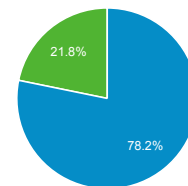

Web Search Metrics-CBP.gov

Mar 1, 2019 - Mar 31, 2019

All Users
100.00% Sessions

Visits to CBP.gov

4,136,774

% of Total: 100.00% (4,136,774)

Total Internal Searches

205,325

% of Total: 100.00% (205,325)

Total External Searches (Google)

1,926,397

% of Total: 46.57% (1,926,397)

Organic Search Traffic

Full Referrer	Sessions
google	1,702,725
bing	154,625
yahoo	44,973
duckduckgo	11,281
baidu	5,891
ask	2,009
naver	415
so.com	93
yandex	76
sogou	59

Top Internal Searches by Search Term

Search Term	Total Unique Searches
global entry	4,076
renewal of global entry for us citizens	3,095
login	2,944
log in global pass	2,156
global entry application status	2,111
log in	1,777
global entry renewal for us citizens	1,635
esta	1,592
global entry application	1,370
renew global entry for us citizens	1,338

Top External Searches (Google - as reported)

Keyword	Sessions
(not set)	17,222
global entry	17,083
amazon	4,614
global entry application	4,419
global entry login	3,827
trusted traveler program	3,167
cbp.gov	2,155
us customs and border protection	1,445
nexus	1,311
cbp	1,165

New vs. Returned Visitors

■ New Visitor ■ Returning Visitor