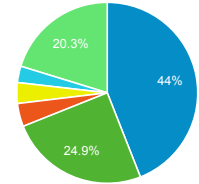

## Top Pages

Page Title	Pageviews
Global Entry   U.S. Customs and Border Protection	684,191
U.S. Customs and Border Protection   Securing America's Borders	455,340
How to Apply for Global Entry   U.S. Customs and Border Protection	313,903
Careers   U.S. Customs and Border Protection	251,499
Locate a Port of Entry   U.S. Customs and Border Protection	238,504
North American Free Trade Agreement (NAFTA)   U.S. Customs and Border Protection	237,329
U.S. Customs and Border Protection is now hiring!	229,203
Border Patrol Agent   U.S. Customs and Border Protection	165,757
Global Entry Enrollment Centers   U.S. Customs and Border Protection	160,342
Arrival/Departure Forms: I-94 and I-94 W   U.S. Customs and Border Protection	149,317

## Visits by Social Network

Social Network	Sessions
Facebook	43,828
Twitter	22,668
TripAdvisor	1,122
reddit	884
Naver	803
Instagram	449
LinkedIn	418

## Visits by Source

google (direct) bing  
FB facebook Other