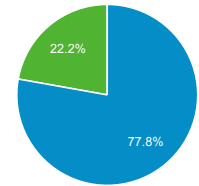

New vs. Returned Visitors

New Visitor Returning Visitor

Pageviews and Pages / Session by ...

Mobile (Including Tablet)	Pageviews	Pages / Session
No	4,962,125	2.85
Yes	3,314,485	1.98