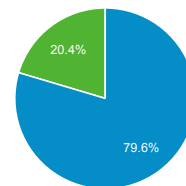

New vs. Returned Visitors

■ New Visitor ■ Returning Visitor