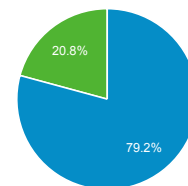

New vs. Returned Visitors

New Visitor Returning Visitor

Pageviews and Pages / Session by ...

Mobile (Including Tablet)	Pageviews	Pages / Session
No	6,530,247	2.34
Yes	3,897,888	1.77