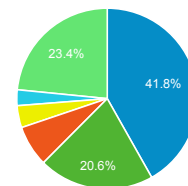

Top Pages

Page Title	Pageviews
Border Patrol Agent - Apply Now U.S. Customs and Border Protection	982,930
Global Entry U.S. Customs and Border Protection	945,462
U.S. Customs and Border Protection Securing America's Borders	587,102
How to Apply for Global Entry U.S. Customs and Border Protection	534,442
Electronic System for Travel Authorization U.S. Customs and Border Protection	329,789
Global Entry Enrollment Centers U.S. Customs and Border Protection	296,065
Locate a Port of Entry U.S. Customs and Border Protection	201,724
Arrival/Departure Forms: I-94 and I-94 W U.S. Customs and Border Protection	180,453
Careers U.S. Customs and Border Protection	169,954
Global Entry Frequently Asked Questions U.S. Customs and Border Protection	147,235

Visits by Social Network

Social Network	Sessions
Facebook	30,989
Twitter	13,045
YouTube	1,883
TripAdvisor	1,432
LinkedIn	1,063
BuzzFeed	1,054
Naver	757

Visits by Source

google (direct) addotnet
LinkUp FB Other