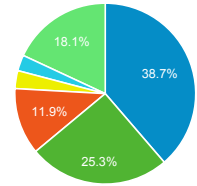

Bounce Rate

56.88%
Avg for View: 56.88% (0.00%)

Top Pages

Page Title	Pageviews
Border Patrol Agent - Apply Now U.S. Customs and Border Protection	521,078
U.S. Customs and Border Protection Securing America's Borders	498,517
Global Entry U.S. Customs and Border Protection	294,246
Locate a Port of Entry U.S. Customs and Border Protection	157,244
Arrival/Departure Forms: I-94 and I-94 W U.S. Customs and Border Protection	133,226
How to Apply for Global Entry U.S. Customs and Border Protection	112,931
Careers U.S. Customs and Border Protection	112,671
Global Entry Enrollment Centers U.S. Customs and Border Protection	93,567
Border Wall System U.S. Customs and Border Protection	83,255
HRM Talent Network Form	63,304

Visits by Social Network

Social Network	Sessions
Facebook	33,738
Twitter	12,466
LinkedIn	2,337
YouTube	1,875
Instagram Stories	1,657
reddit	1,537
Instagram	950

Visits by Source

google (direct) LinkUp
Google FB Other