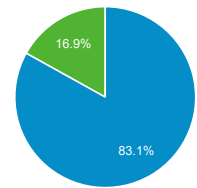

New vs. Returned Visitors

New Visitor Returning Visitor

Pageviews and Pages / Session by ...

Mobile (Including Tablet)	Pageviews	Pages / Session
No	3,515,985	2.51
Yes	2,415,754	1.65