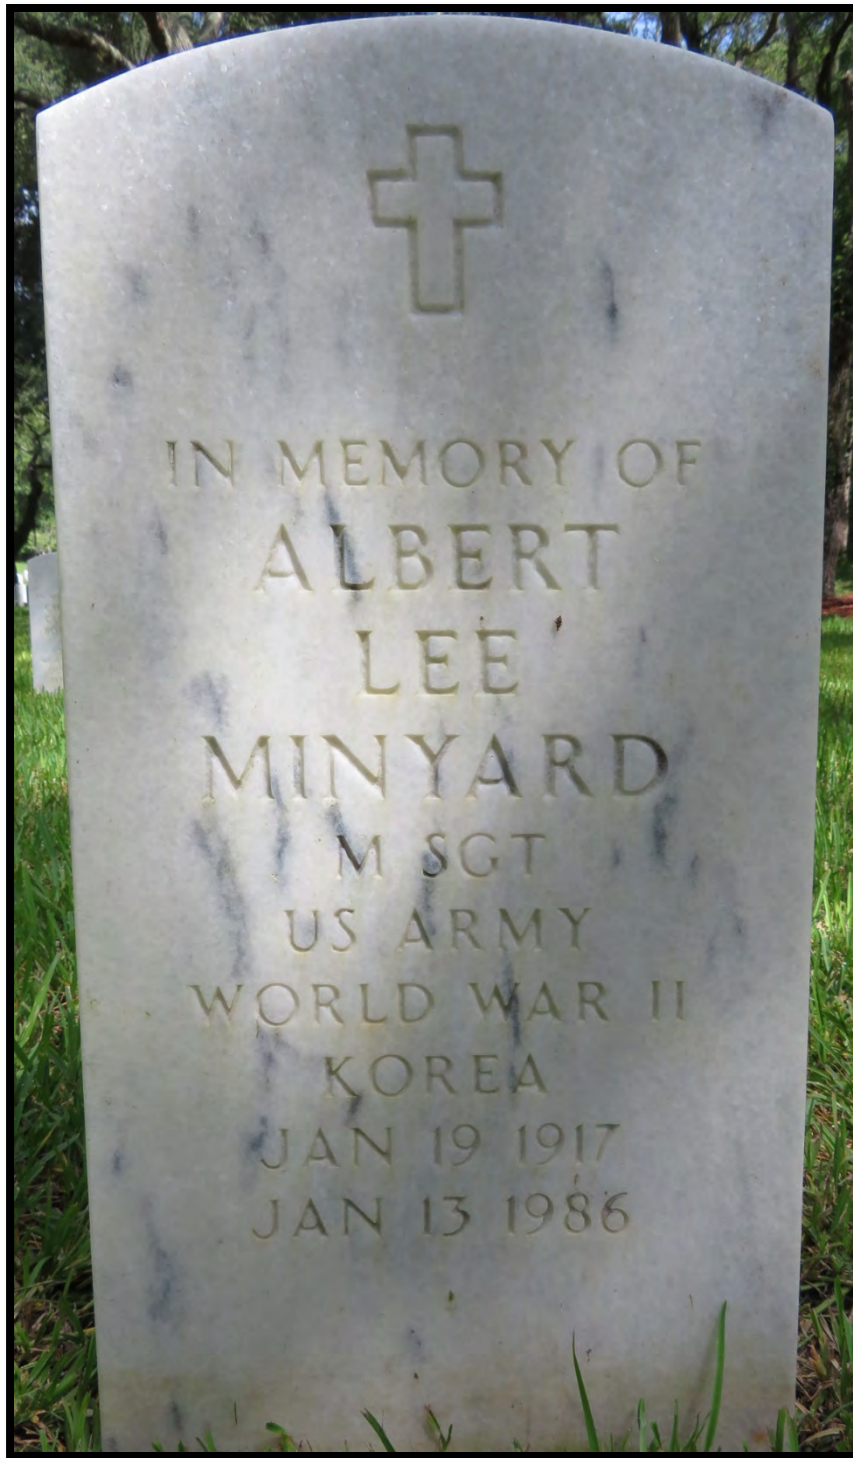

Department  
of History

UNIVERSITY OF CENTRAL FLORIDA

VA

U.S. Department  
of Veterans Affairs  
National Cemetery  
Administration

[vlp.cah.ucf.edu](http://vlp.cah.ucf.edu)

Department  
of History

UNIVERSITY OF CENTRAL FLORIDA