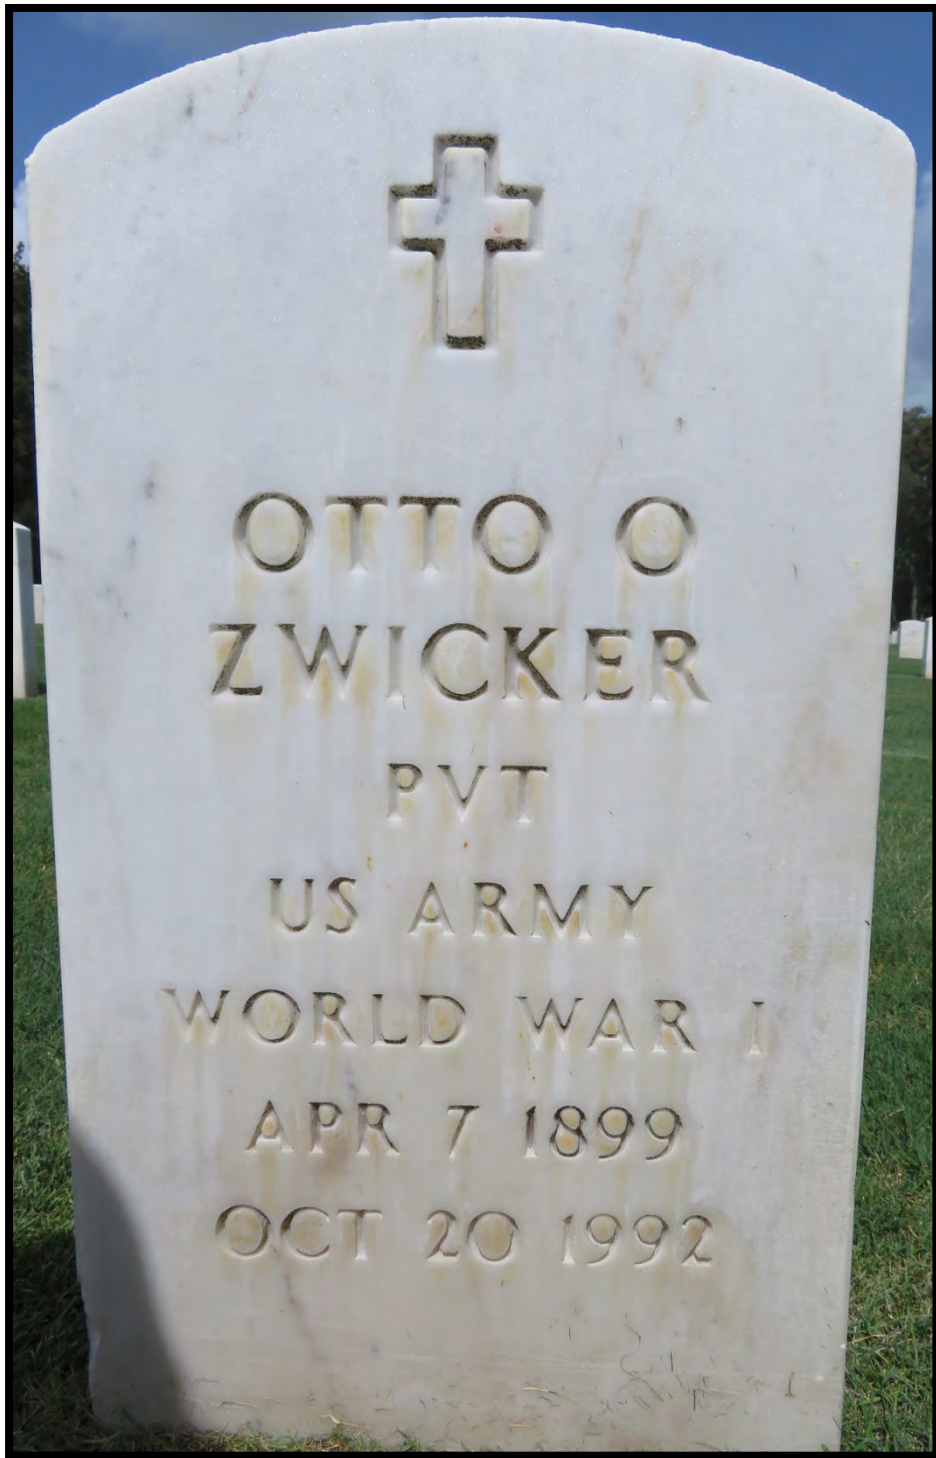

VA

U.S. Department  
of Veterans Affairs  
National Cemetery  
Administration

[vlp.cah.ucf.edu](http://vlp.cah.ucf.edu)

Department  
of History

UNIVERSITY OF CENTRAL FLORIDA

VA

U.S. Department  
of Veterans Affairs  
National Cemetery  
Administration