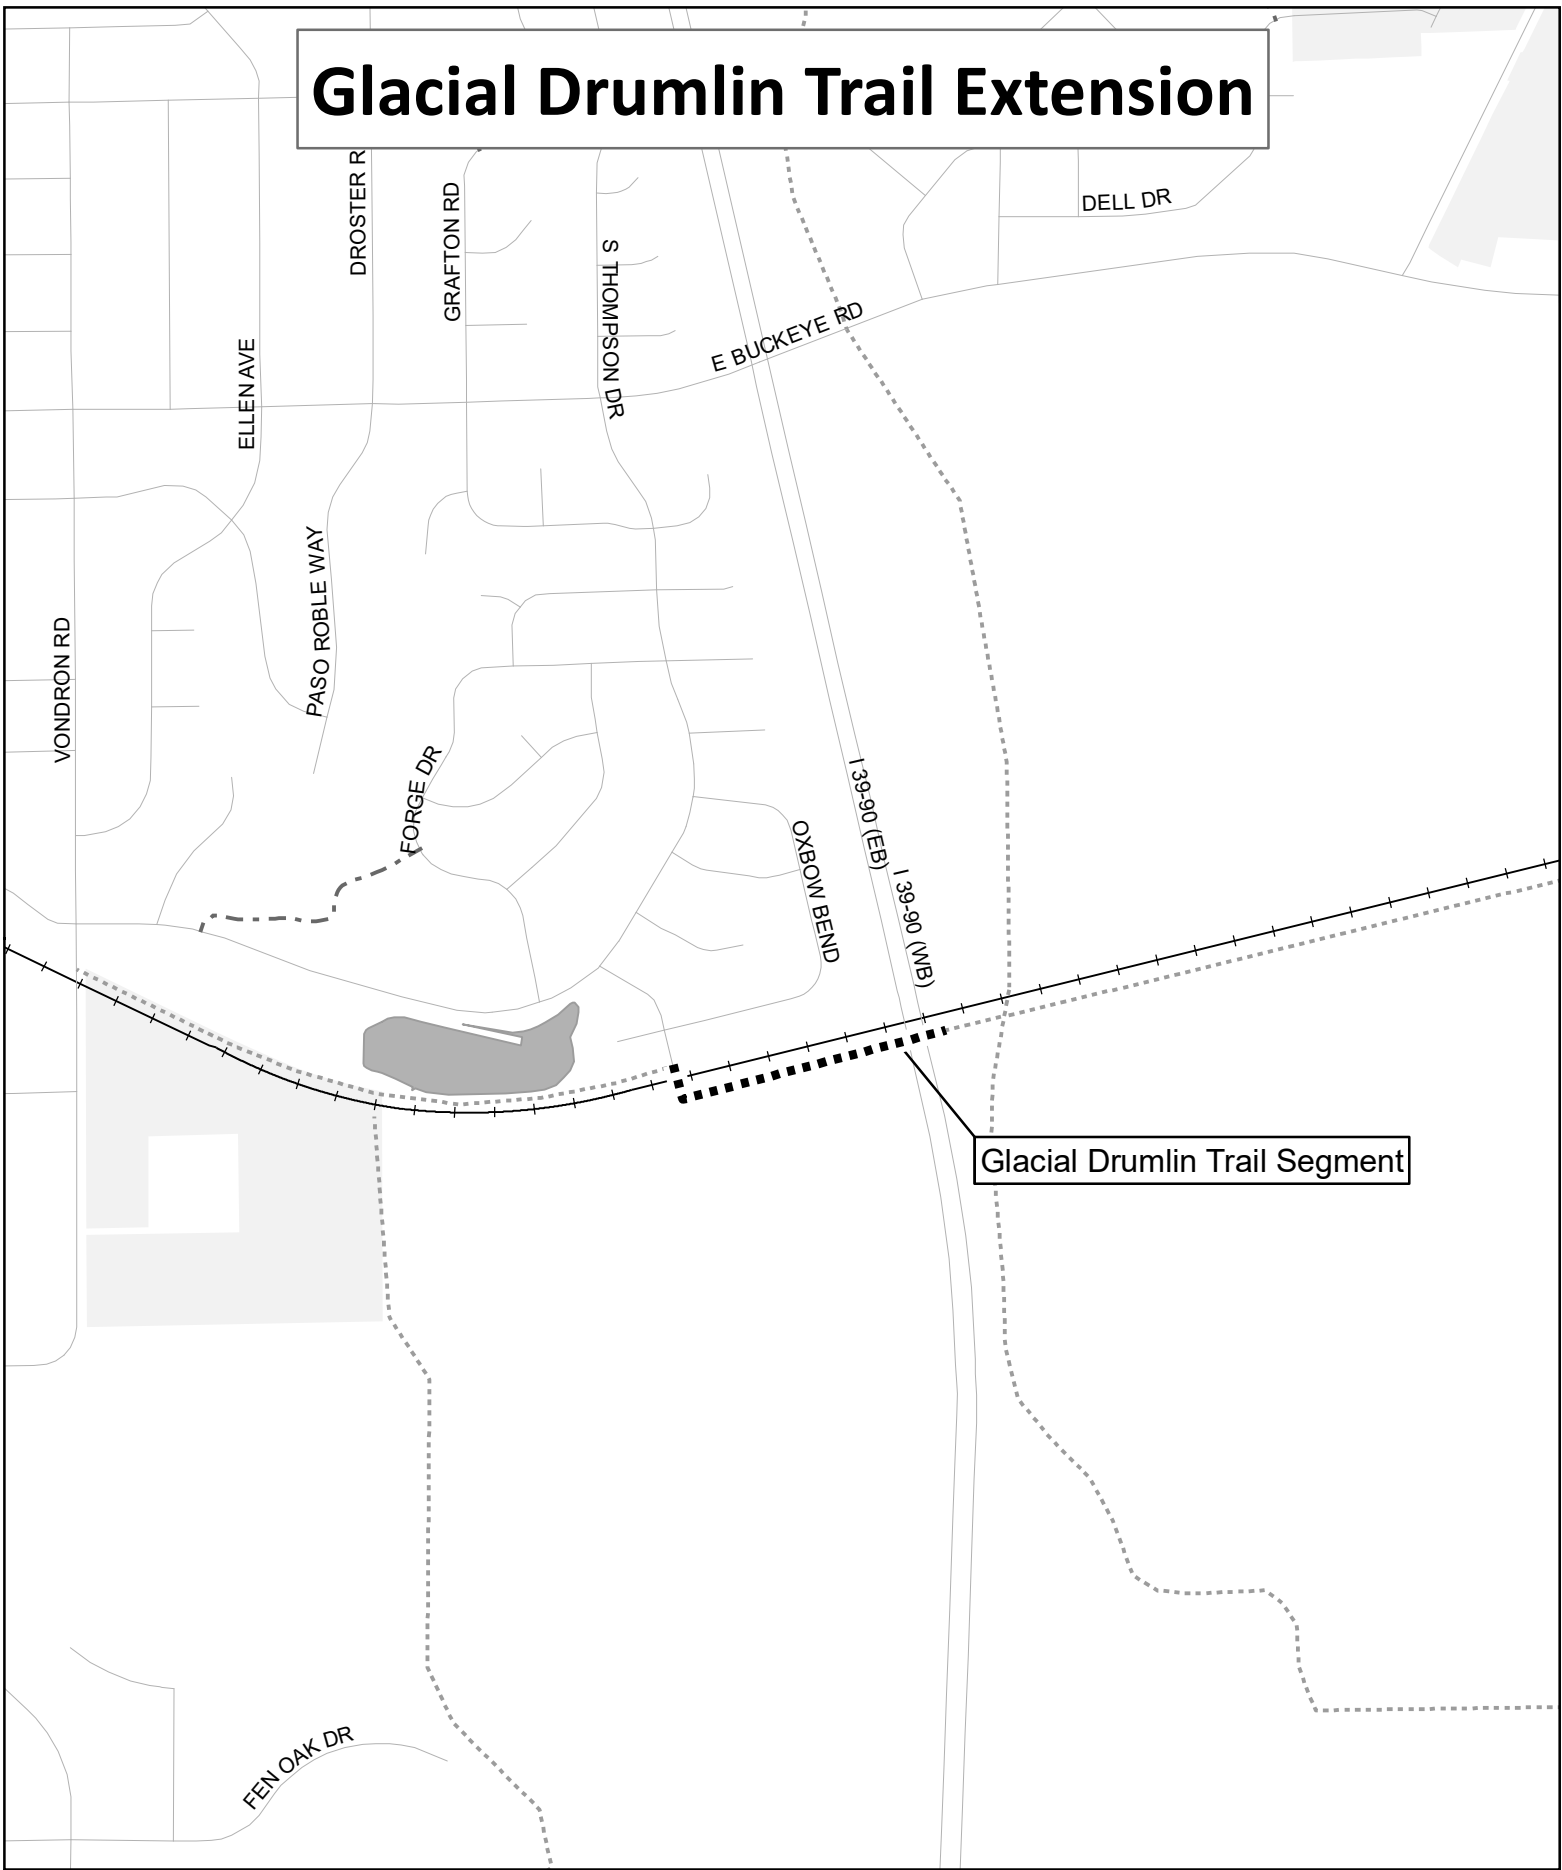

Glacial Drumlin Trail Extension

Glacial Drumlin Trail Segment

N

0 0.25 Miles

- ■ ■ ■ Potential TAP Projects
- Planned Future Bike Paths
- - - Existing Bike Paths