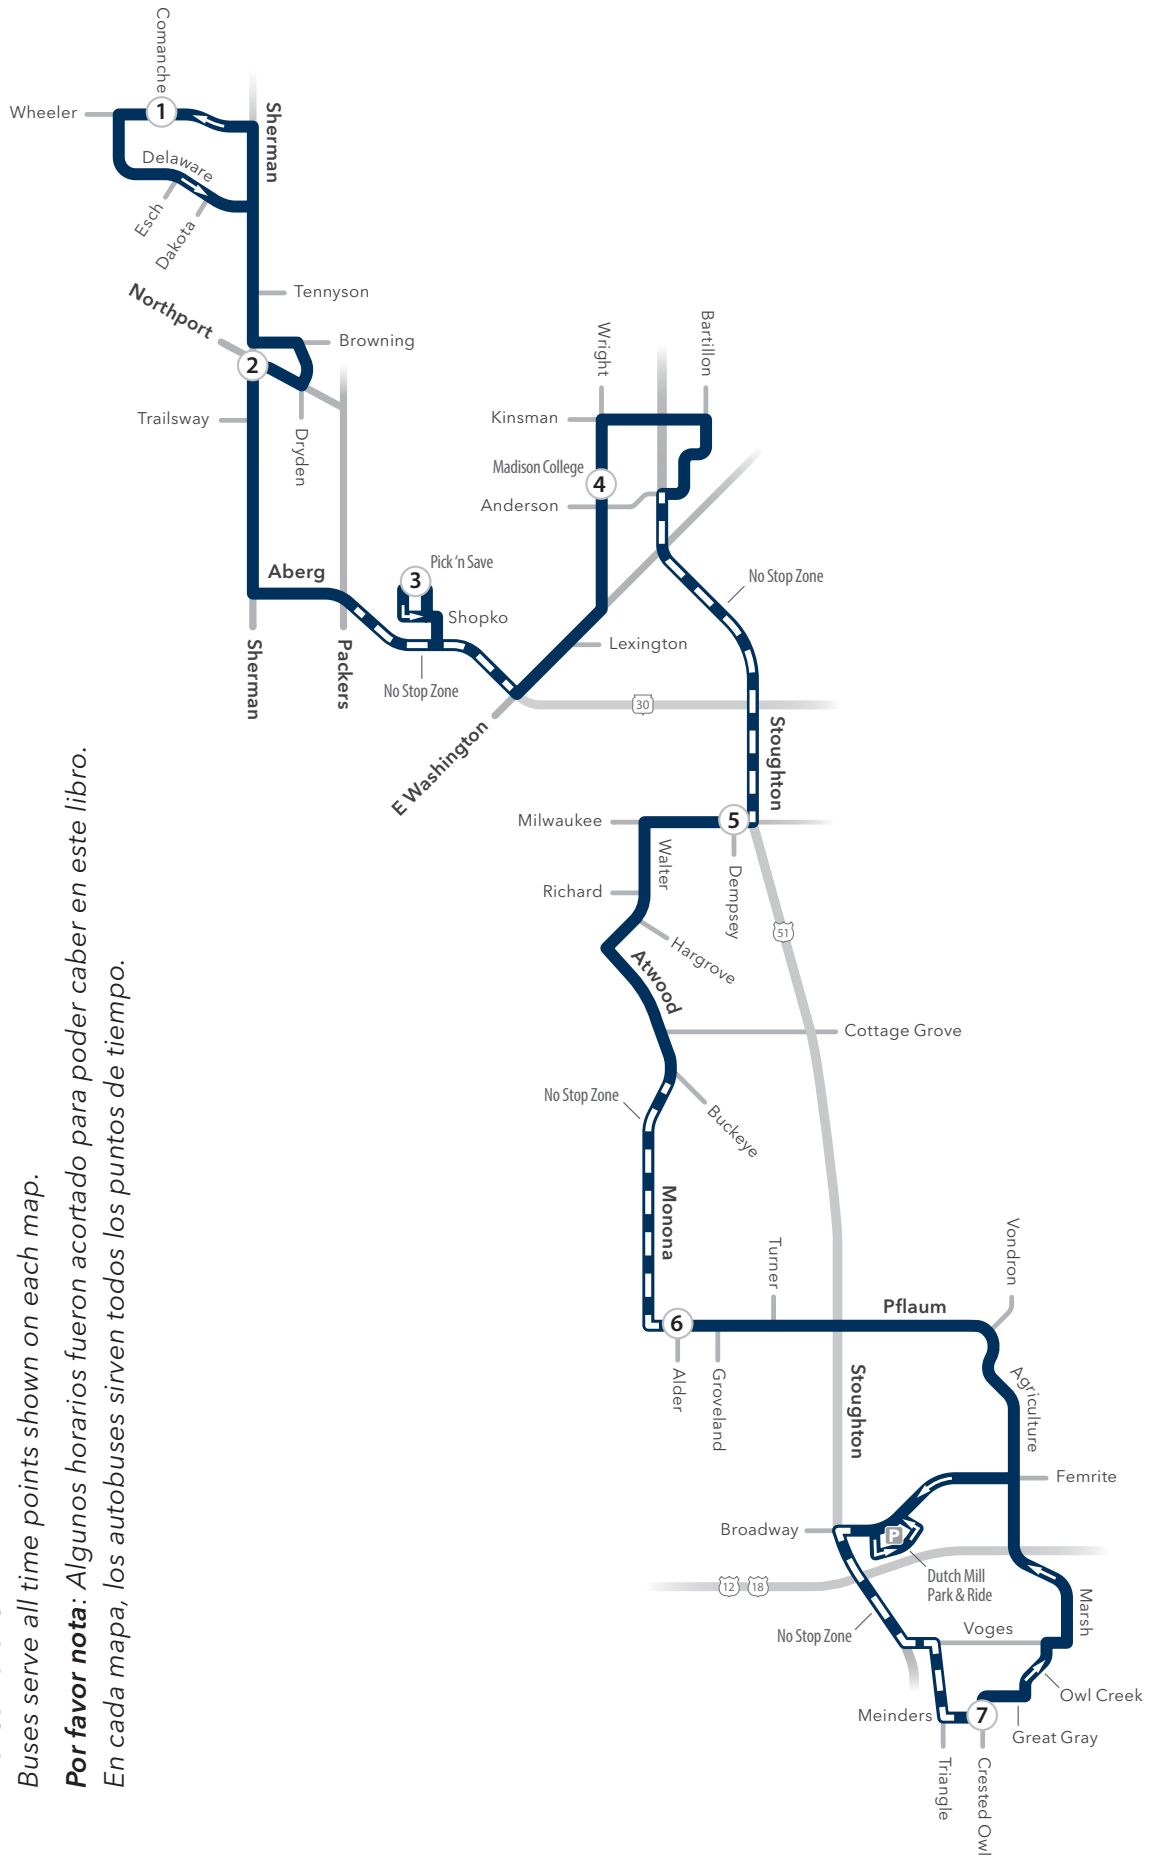

# ROUTE L

Weekday Northbound

Femrite & Agriculture // Sherman & Delaware

Meinders & Crested Owl	Pflaum & Alder	Arrive Milwaukee & Dempsey	Depart Milwaukee & Dempsey	Wright & Madison College	Shopko Dr. & Pick N' Save	Northport & Sherman	Wheeler & Comanche Way
7	6	5	5	4	3	2	1
-	-	-	-	-	-	5:29	5:37
5:37	5:51	6:02	6:20	6:30	6:36	6:44	6:52
6:52	7:06	7:17	7:35	7:45	7:51	7:59	8:07
8:07	8:21	8:32	8:50	9:00	9:06	9:14	9:22
9:22	9:36	9:47	10:05	10:15	10:21	10:29	10:37
10:37	10:51	11:02	11:20	11:30	11:36	11:44	11:52
11:52	12:06	12:17	12:35	12:45	12:51	12:59	1:07
1:07	1:21	1:32	1:50	2:00	2:06	2:14	2:22
2:22	2:36	2:47	3:05	3:15	3:21	3:29	3:37
3:37	3:51	4:02	4:20	4:30	4:36	4:44	4:52
4:52	5:06	5:17	5:35	5:45	5:51	5:59	6:07
6:07	6:21	6:32	6:50	7:00	7:06	7:14	7:22
7:22	7:36	7:47	8:05	8:15	8:21	8:29	8:37
8:37	8:51	9:02	9:20	9:30	9:36	9:44	9:52
9:52	10:06	10:17	10:17	10:27	-	-	-

# ROUTE L

Weekday Southbound

Sherman & Delaware // Femrite & Agriculture

Wheeler & Comanche Way	Sherman & Northport	Shopko Dr. & Pick N' Save	Wright & Madison College	Arrive Milwaukee & Dempsey	Depart Milwaukee & Dempsey	Pflaum & Alder	Meinders & Crested Owl	Becomes Route
1	2	3	4	5	5	6	7	
5:37	5:45	5:53	6:01	6:11	6:26	6:37	6:52	L
6:52	7:00	7:08	7:16	7:26	7:41	7:52	8:07	L
8:07	8:15	8:23	8:31	8:41	8:56	9:07	9:22	L
9:22	9:30	9:38	9:46	9:56	10:11	10:22	10:37	L
10:37	10:45	10:53	11:01	11:11	11:26	11:37	11:52	L
11:52	12:00	12:08	12:16	12:26	12:41	12:52	1:07	L
1:07	1:15	1:23	1:31	1:41	1:56	2:07	2:22	L
2:22	2:30	2:38	2:46	2:56	3:11	3:22	3:37	L
3:37	3:45	3:53	4:01	4:11	4:26	4:37	4:52	L
4:52	5:00	5:08	5:16	5:26	5:41	5:52	6:07	L
6:07	6:15	6:23	6:31	6:41	6:56	7:07	7:22	L
7:22	7:30	7:38	7:46	7:56	8:11	8:22	8:37	L
8:37	8:45	8:53	9:01	9:11	9:26	9:37	9:52	L
9:52	10:00	-	-	-	-	-	-	GA