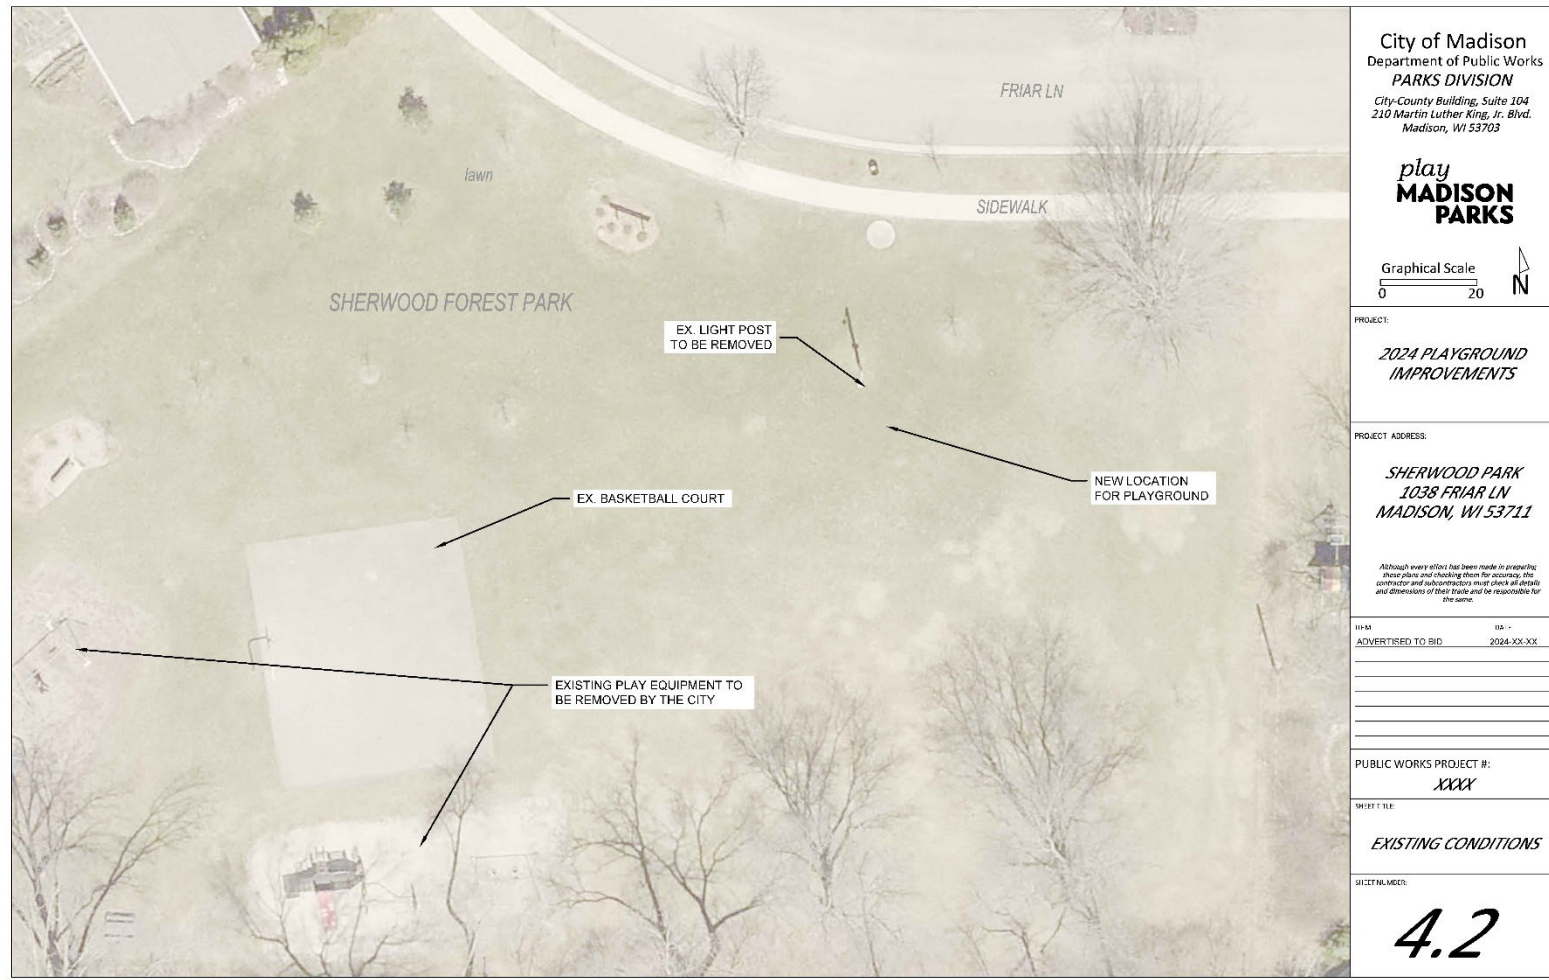

SHERWOOD FOREST PARK- SITE PLAN

City of Madison
Department of Public Works
PARKS DIVISION
City-County Building, Suite 104
210 Martin Luther King, Jr. Blvd.
Madison, WI 53703

play
**MADISON
PARKS**

Graphical Scale
0 20 N

PROJECT:
**2024 PLAYGROUND
IMPROVEMENTS**

PROJECT ADDRESS:
**SHERWOOD PARK
1038 FRIAR LN
MADISON, WI 53711**

ISSUE: ISS -
ADVERTISED TO BID: 2024-XX-XX

PUBLIC WORKS PROJECT #:
XXXX

SHEET TITLE:
EXISTING CONDITIONS

SHEET NUMBER:
4.2