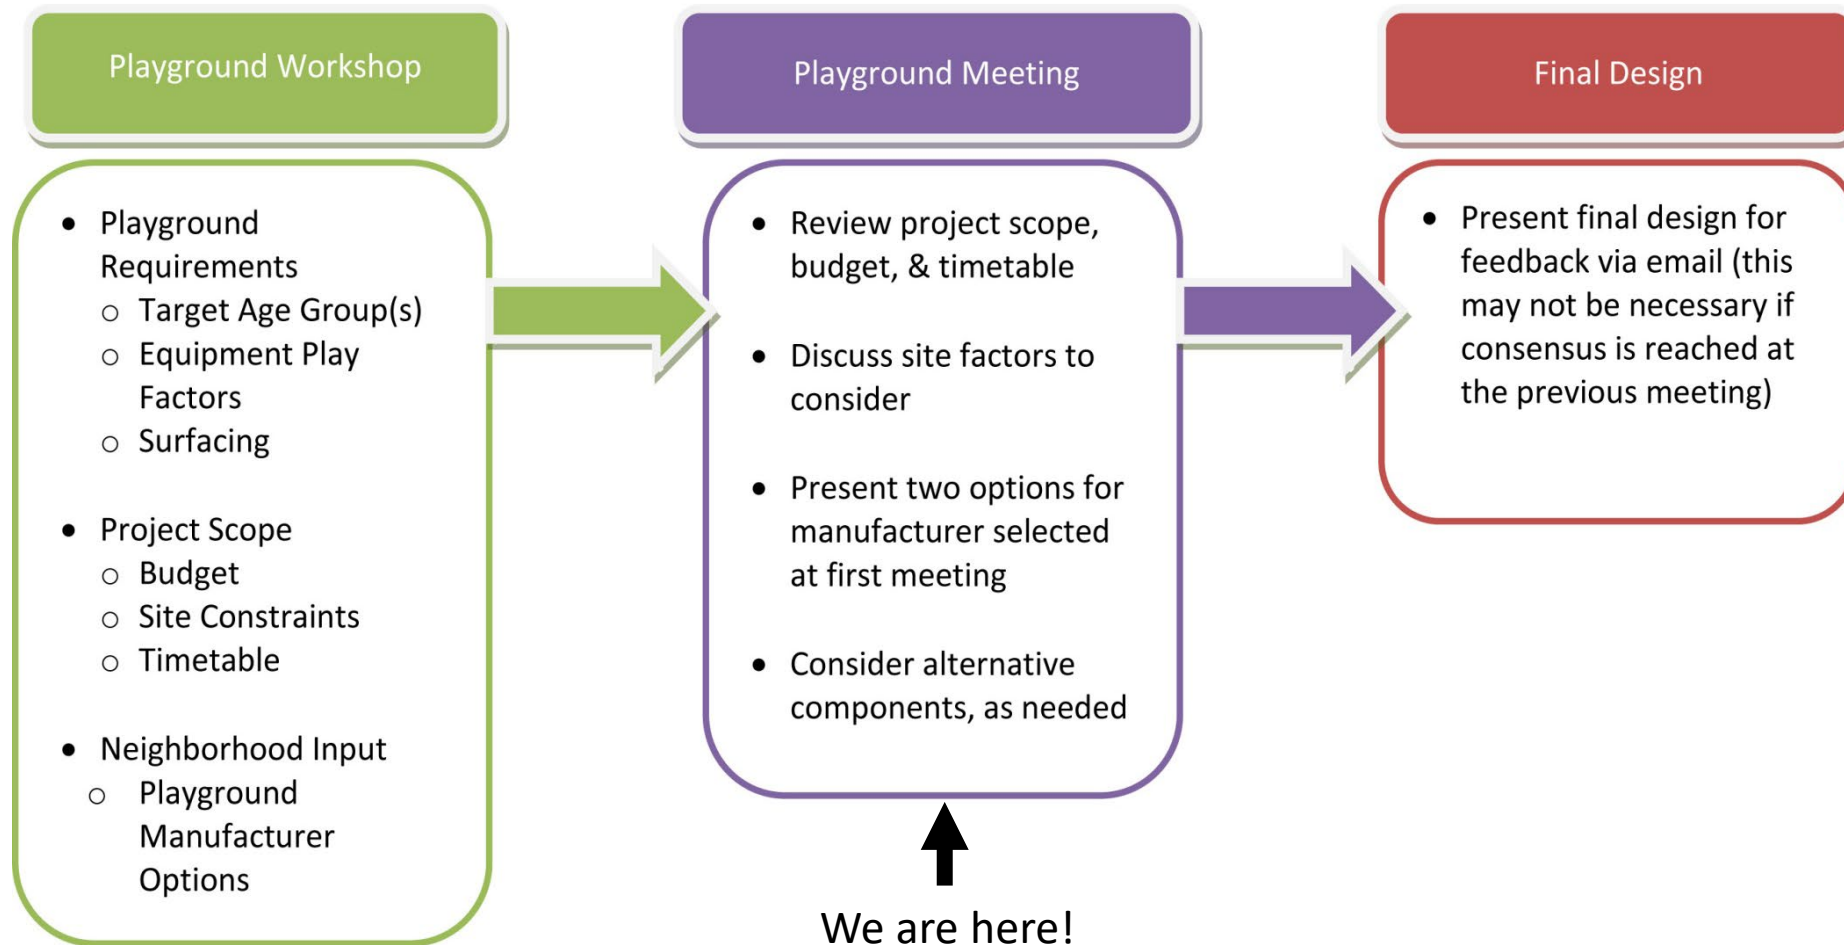

**MADISON
PARKS**

Sherwood Forest Park Playground Improvements 2024

PLAYGROUND DESIGN PROCESS

SHERWOOD FOREST PARK- EX. PLAYGROUND EQUIPMENT

SHERWOOD FOREST PARK- SITE PLAN

City of Madison
Department of Public Works
PARKS DIVISION
City-County Building, Suite 104
210 Martin Luther King, Jr. Blvd.
Madison, WI 53703

play
**MADISON
PARKS**

Graphical Scale
0 20 N

PROJECT:
**2024 PLAYGROUND
IMPROVEMENTS**

PROJECT ADDRESS:
**SHERWOOD PARK
1038 FRIAR LN
MADISON, WI 53711**

Although every effort has been made in preparing these plans and showing them for accuracy, the contractor and subcontractor must check all details and dimensions of their trade and be responsible for the same.

ISSUE: ISS -
ADVERTISED TO BID: 2024-XX-XX

PUBLIC WORKS PROJECT #:
XXXX

SHEET TITLE:
EXISTING CONDITIONS

SHEET NUMBER:
4.2

M:\Maps\parks\SherwoodForest\2024 Playground\Design\2024 Sherwood Forest PG.dwg

SHERWOOD FOREST PARK- ADJACENT PLAYGROUNDS

PROPOSED DESIGN- COLOR 1

Elevated View

**PROPOSED DESIGN-
COLOR 1**

PROPOSED DESIGN- COLOR 2

PROPOSED DESIGN- COLOR 2

PROPOSED DESIGN- COLOR 3

Elevated View

PROPOSED DESIGN- COLOR 3