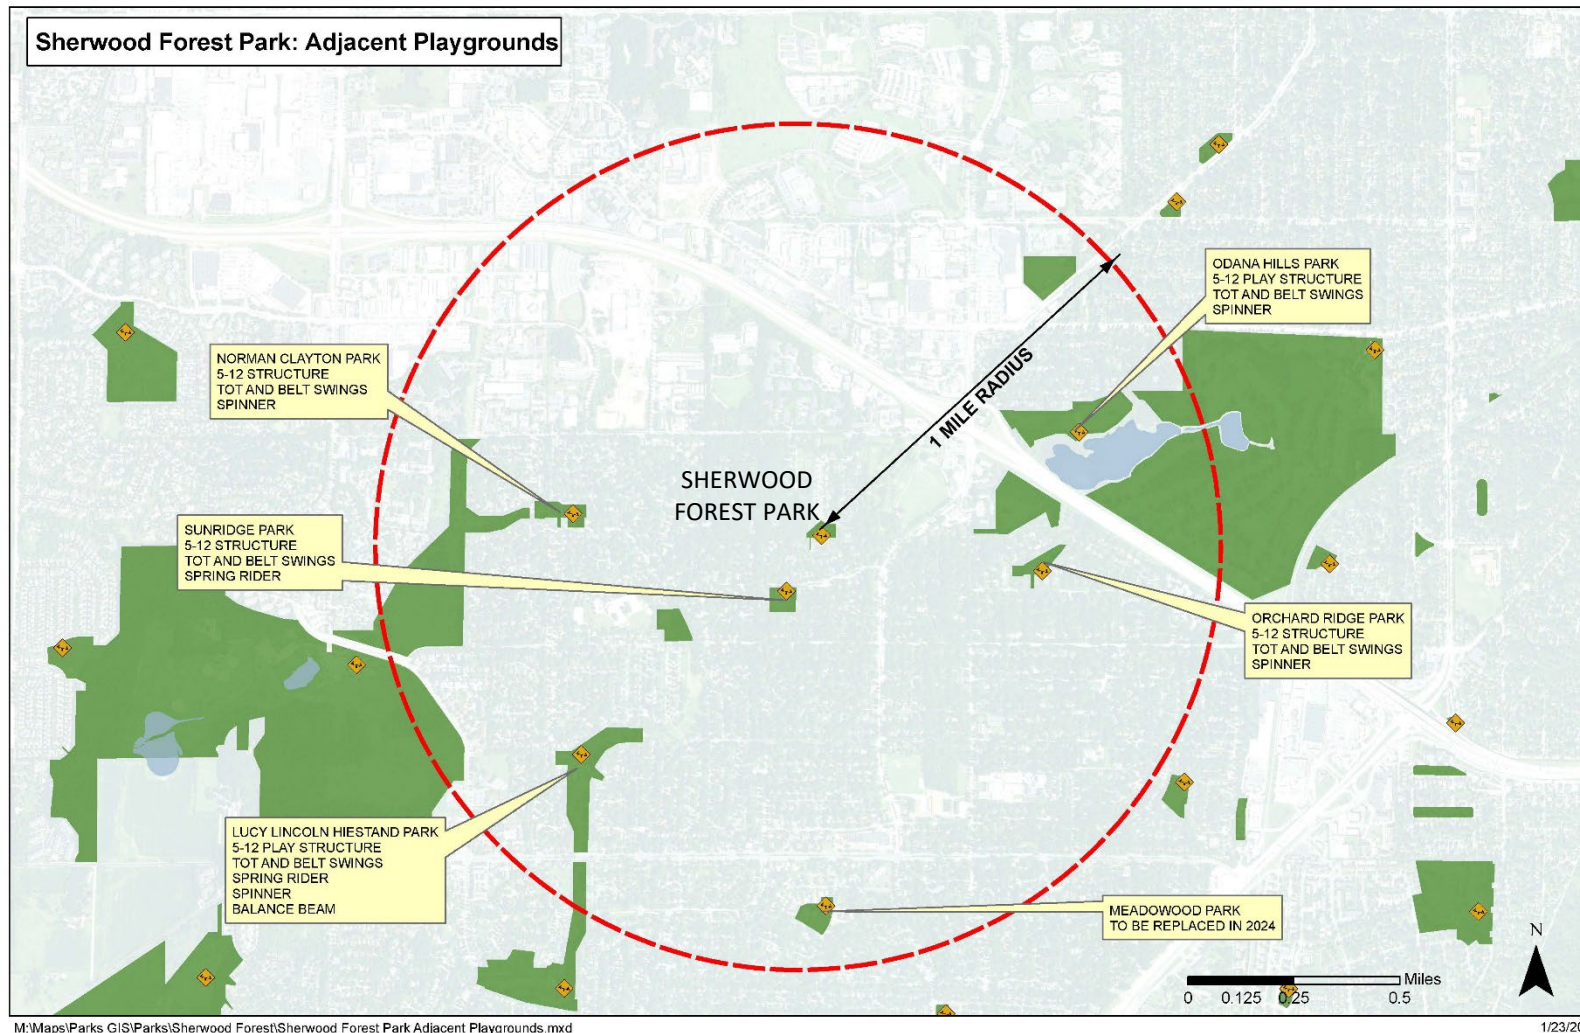

play
**MADISON
PARKS**

Graphical Scale
0 20 N

PROJECT:
**2024 PLAYGROUND
IMPROVEMENTS**

PROJECT ADDRESS:
**SHERWOOD PARK
1038 FRIAR LN
MADISON, WI 53711**

Although every effort has been made in preparing these plans and showing them for accuracy, the contractor and subcontractor must check all details and dimensions of their trade and be responsible for the same.

ISSUE: ISS -
ADVERTISED TO BID: 2024-XX-XX

PUBLIC WORKS PROJECT #:
XXXX

SHEET TITLE:
EXISTING CONDITIONS

SHEET NUMBER:
4.2

M:\Maps\parks\SherwoodForest\2024 Playground\Design\2024 Sherwood Forest PG.dwg

SHERWOOD FOREST PARK- ADJACENT PLAYGROUNDS