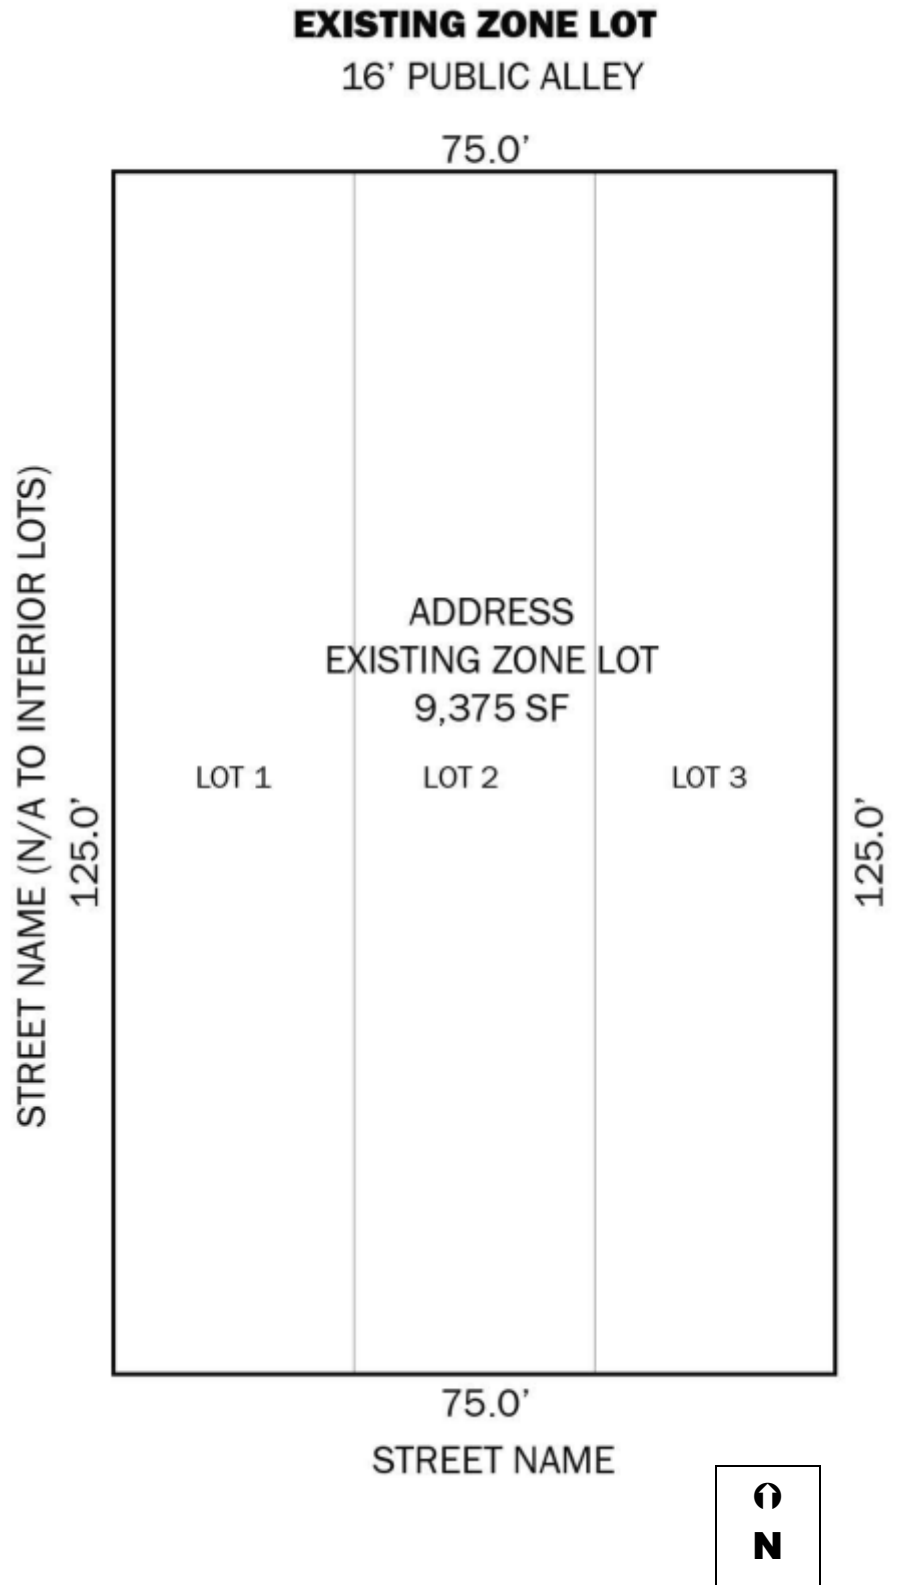

Existing Zone Lot Example

EXISTING ZONE LOT

Address

Complete Legal Description

Land Area

Proposed Zone Lot A Example

ZONE LOT A

Address

Complete Legal Description

Land Area

PROPOSED ZONE LOT A

Proposed Zone Lot B Example

ZONE LOT B

Address

Complete Legal Description

Land Area

PROPOSED ZONE LOT B

Results of Zone Lot Amendment Example

RESULTS OF ZONE LOT

16' PUBLIC ALLEY

ZONE LOT A

Address

Complete Legal Description

Land Area

ZONE LOT B

Address

Complete Legal Description

Land Area

STREET NAME (N/A TO INTERIOR LOTS)
125.0'