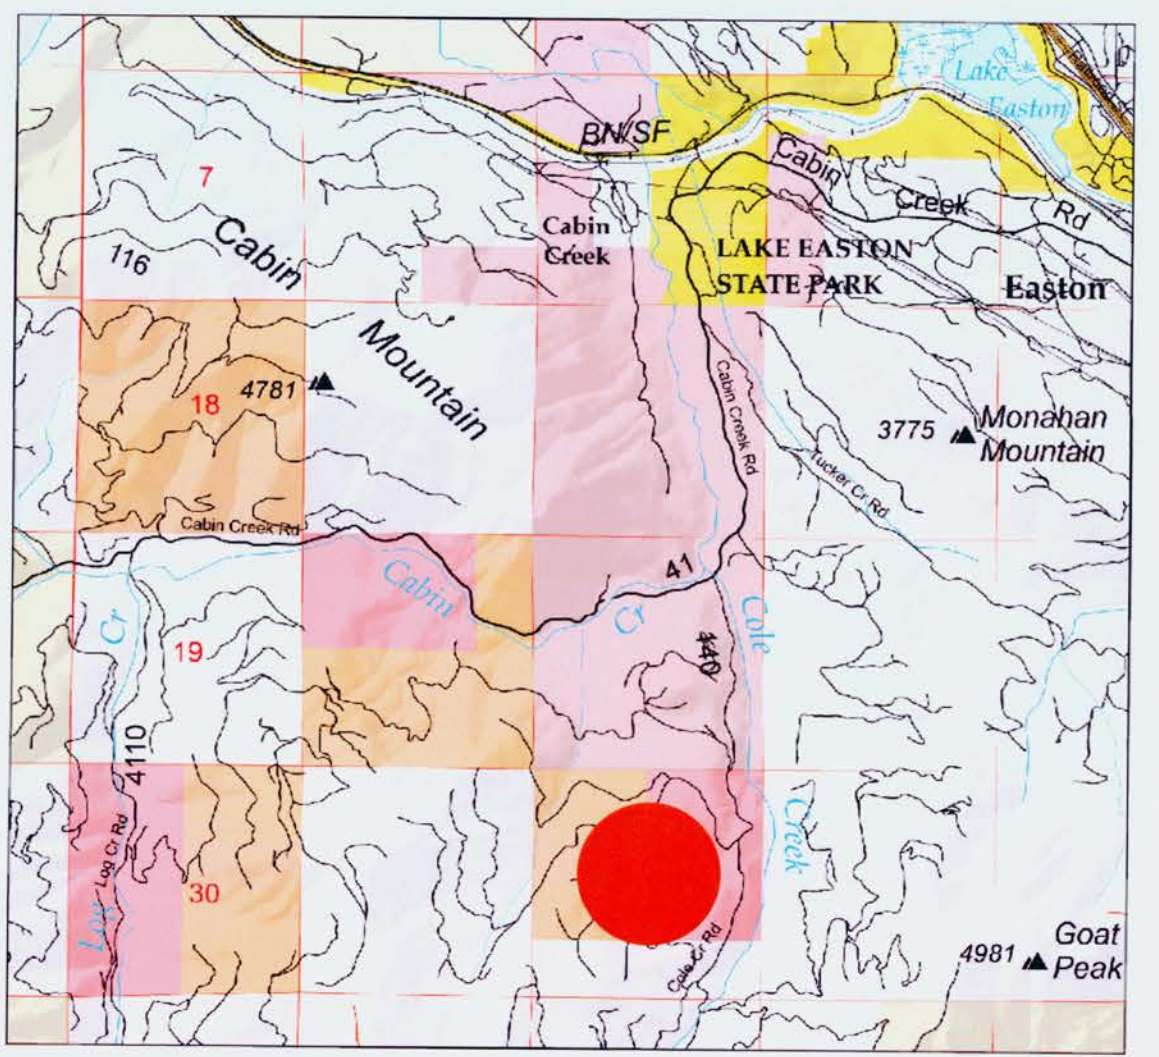

Teanaway Community Forest Planning Area

Additional Teanaway Community Forest Lands

Land Management

- Teanaway Community Forest
- Other DNR - Managed
- WA Dept of Fish and Wildlife
- WA State Parks
- US Forest Service

TEANAWAY COMMUNITY FOREST RECREATIONAL ACTIVITIES IN THE FOREST

- MOUNTAIN BIKING
- HIKING/TRAIL RUNNING
- EQUESTRIAN
- DISPERSED CAMPING
- MOTORCYCLE
- SNOWMOBILE
- X-COUNTRY SKI/SNOWSHOE
- WATER SPORTS

Land Management

- Teanaway Community Forest
- Other DNR - Managed
- US Forest Service
- City or County
- Planning Area Boundary

Transportation

- Primary Highway
- Secondary Highway
- Light-Duty Road
- Unimproved Road
- Trail

Public Recreation

- A Campground
- A Day Use Area
- P Parking or Trailhead
- A Point of Interest
- B Boat Launch
- L Lookout
- S Sno Park (Staging Area)