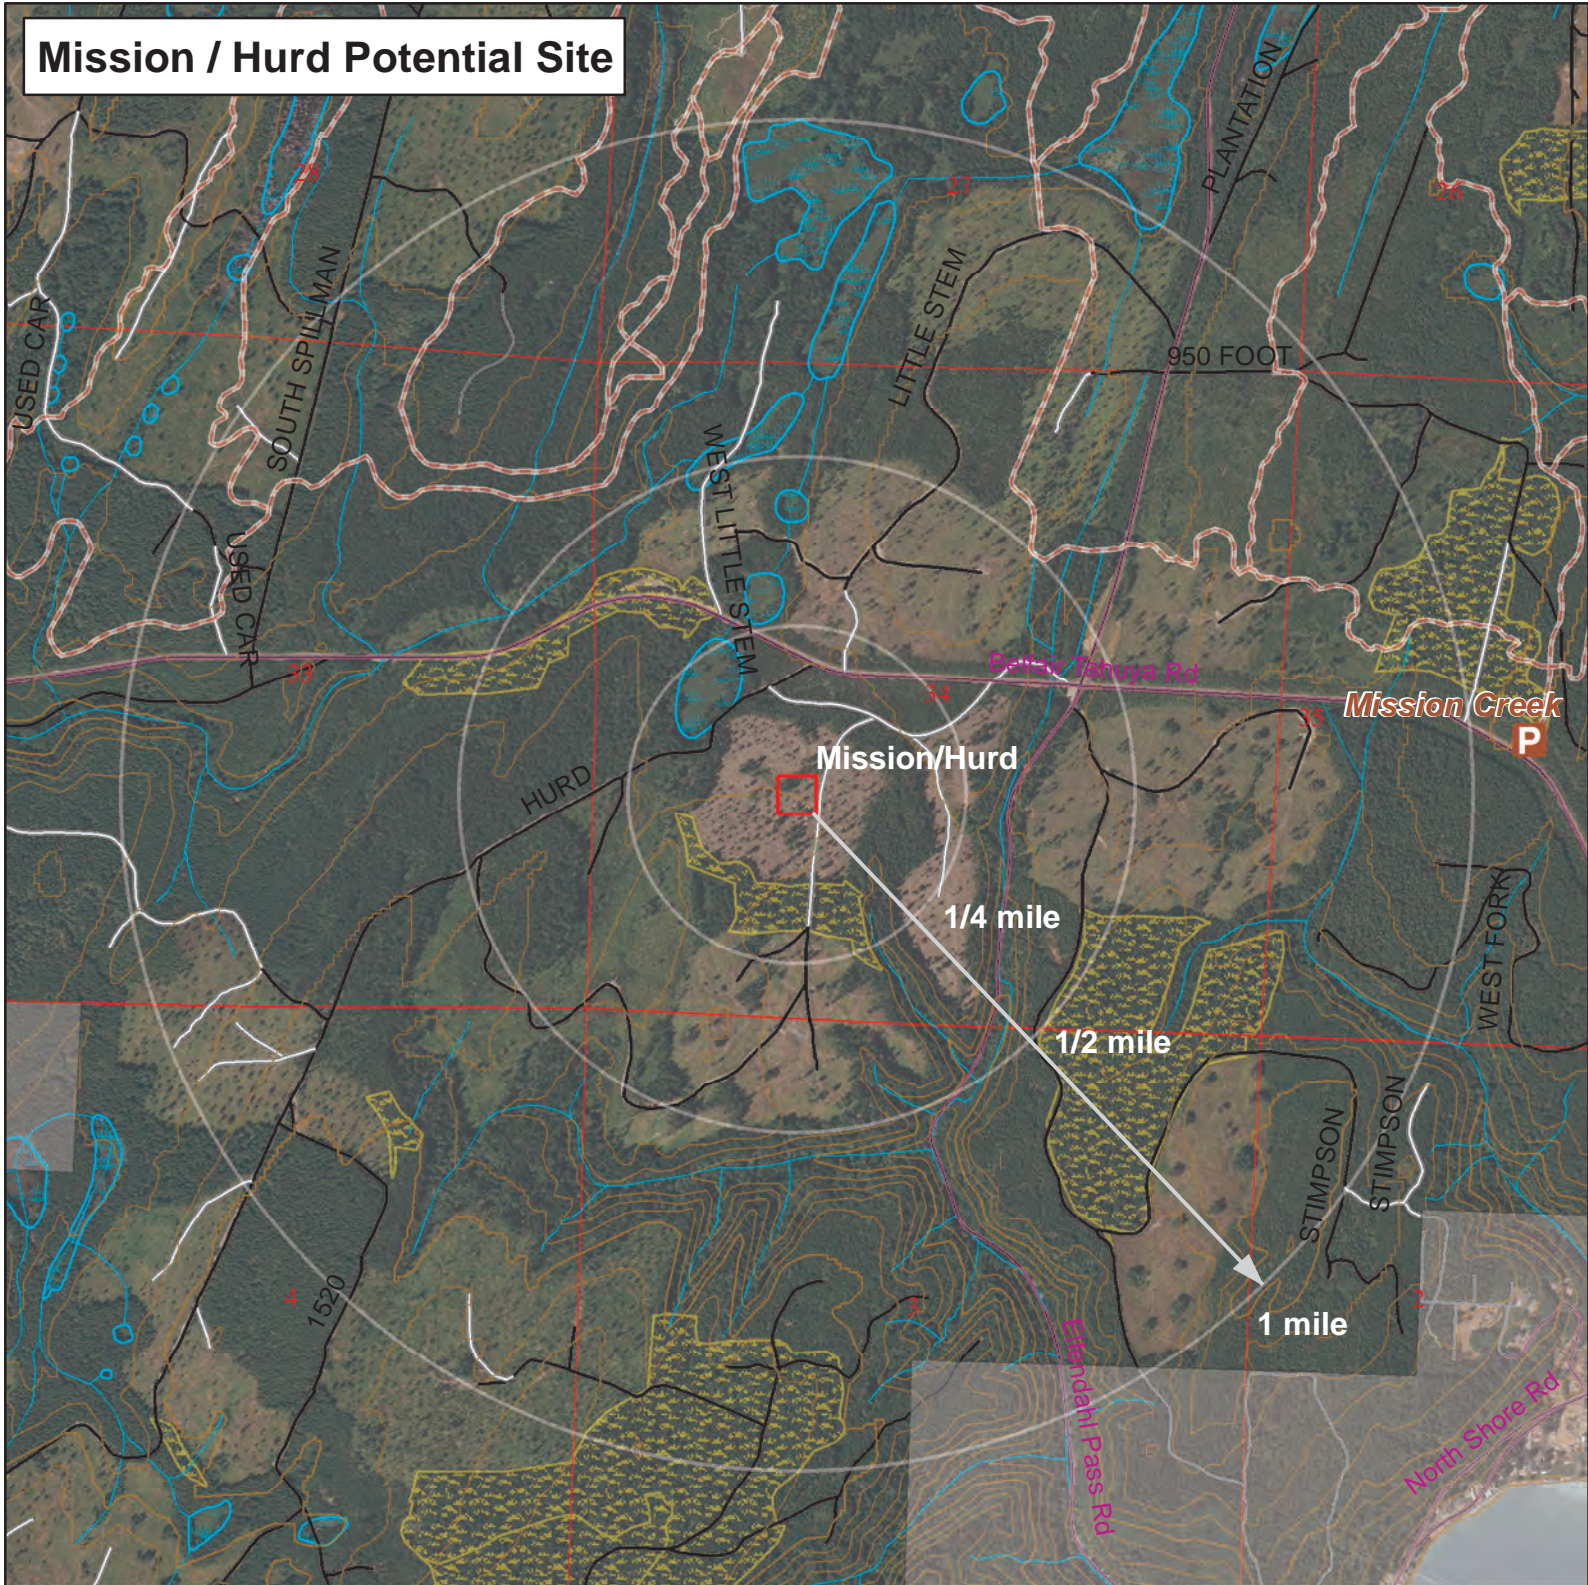

Mission / Hurd Potential Site

Road Status

- Active
- Closed, Abandoned or Pending Abandonment, Decommissioned, Orphaned
- Planned
- Unknown
- County Road
- Trails
- Rockpit
- Potential Target Shooting Location

Recreation Sites

- Campground
- Day Use Area
- Trailhead

Other Sites

- Mission Creek Corrections Center
- Sand Hill Elementary

- Planned Harvest
- Wet Area
- Non-DNR Land
- Contours 200-foot
- Contours 40-foot

Note to Map Users: Extreme care was used during the compilation of this map to ensure accuracy. However, due to changes in ownership and the need to rely on outside sources of information, the Department of Natural Resources cannot accept responsibilities for errors or omissions. Therefore, there are no warranties which accompany this material.