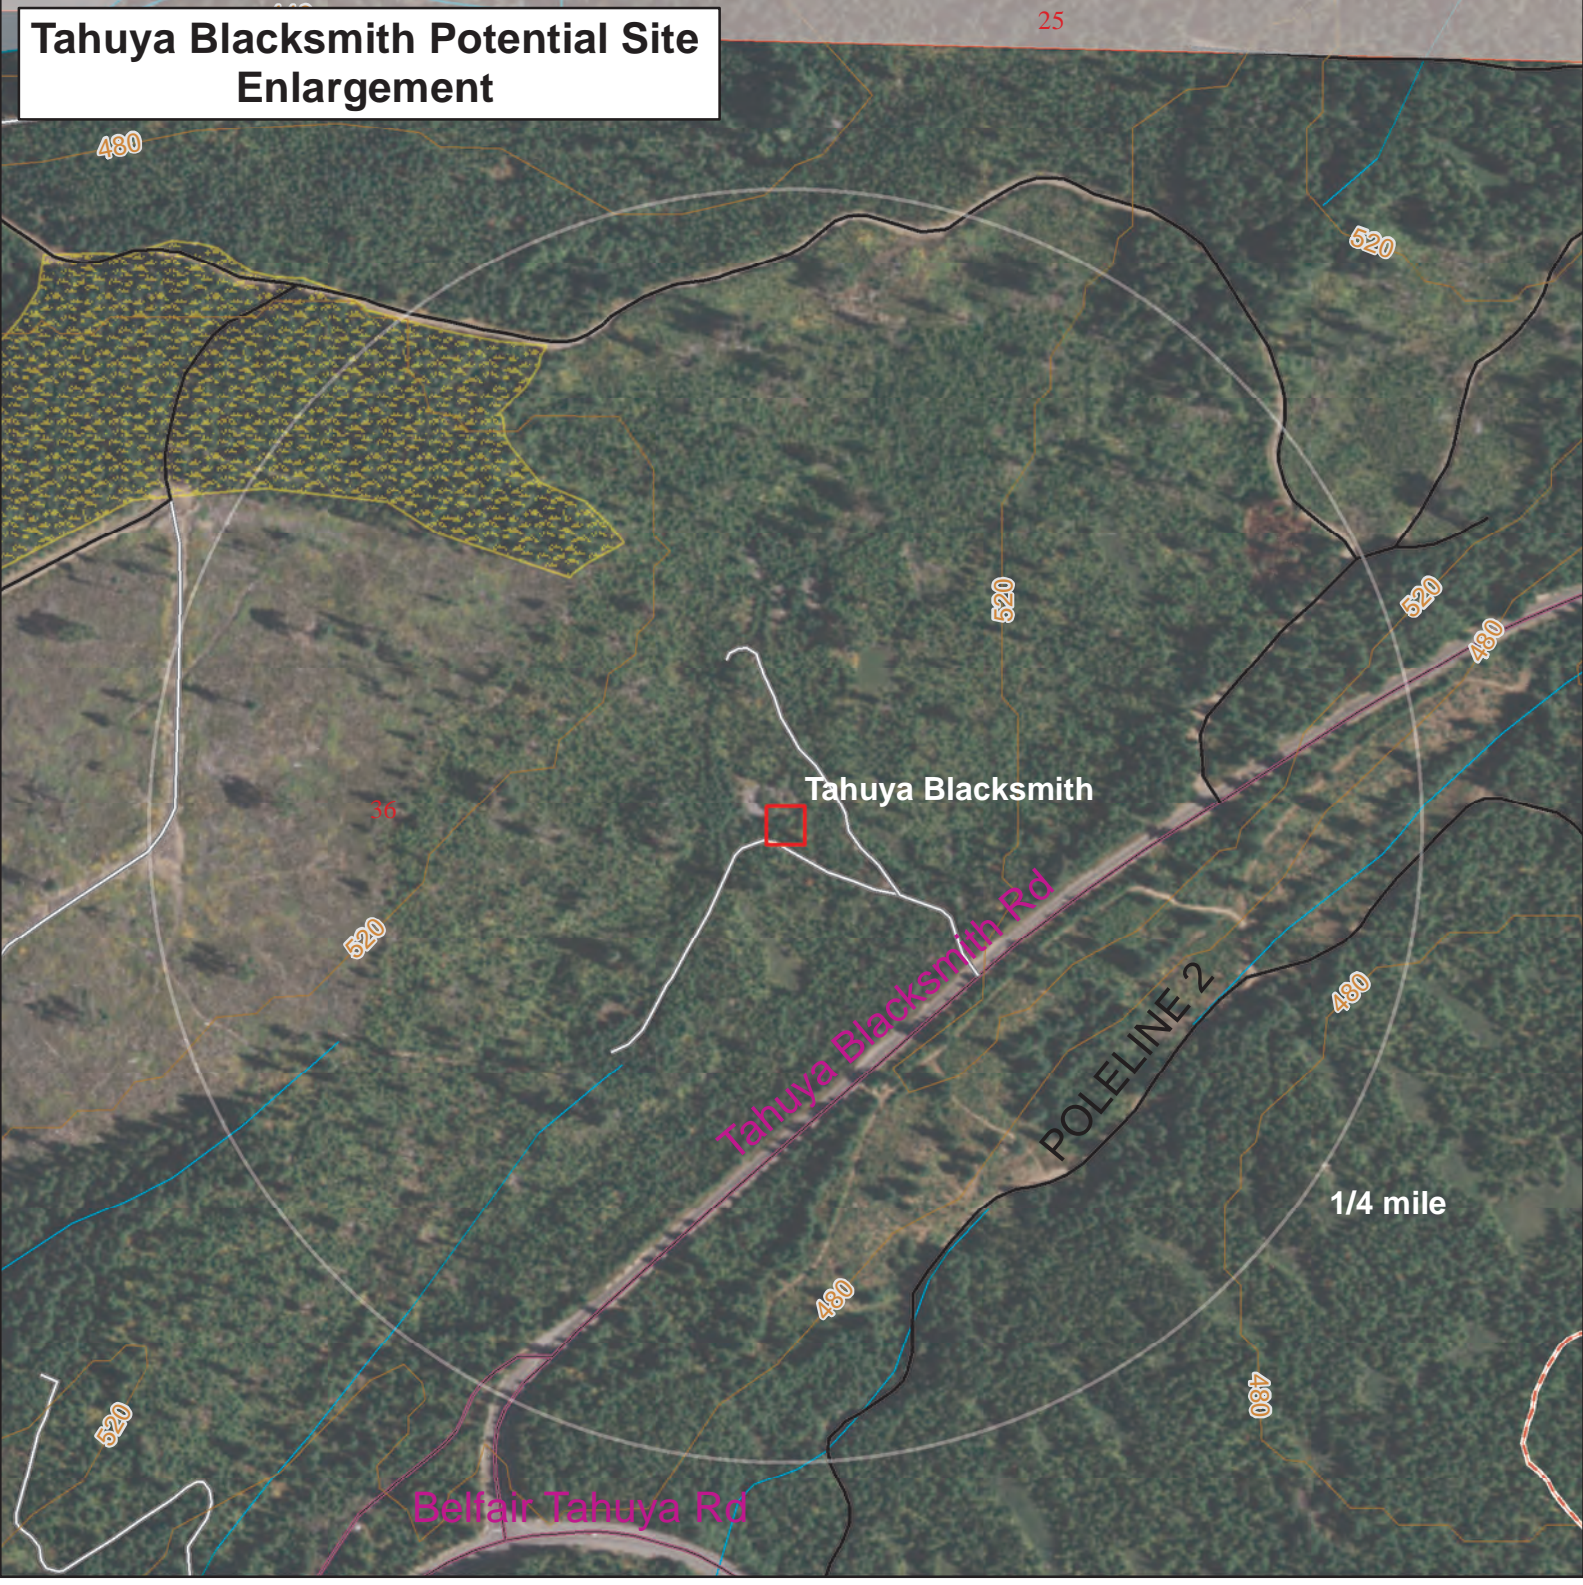

# Tahuya Blacksmith Potential Site Enlargement

### Road Status

- Active
- Closed, Abandoned or Pending Abandonment, Decommissioned, Orphaned
- Planned
- County Road
- Trails

### Recreation Sites

- Campground
- Day Use Area
- Trailhead
- Planned Harvest
- Wet Area
- Non-DNR Land
- Contours 40-foot

### Other Sites

- Mission Creek Corrections Center
- Sand Hill Elementary
- Rockpit
- Potential Target Shooting Location

**Note to Map Users:** Extreme care was used during the compilation of this map to ensure accuracy. However, due to changes in ownership and the need to rely on outside sources of information, the Department of Natural Resources cannot accept responsibilities for errors or omissions. Therefore, there are no warranties which accompany this material.