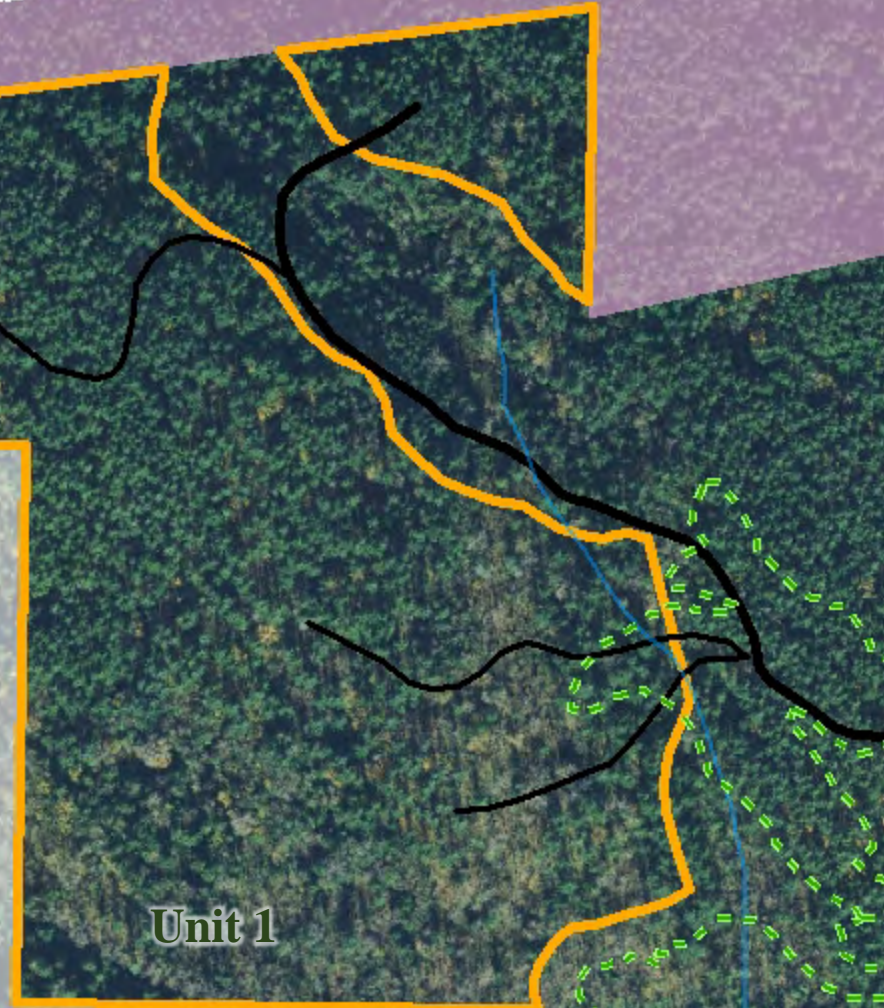

# Wallace Falls State Park

Woody Trail

Wallace River

1a ~400 Feet 1b

P

P

1a

1b