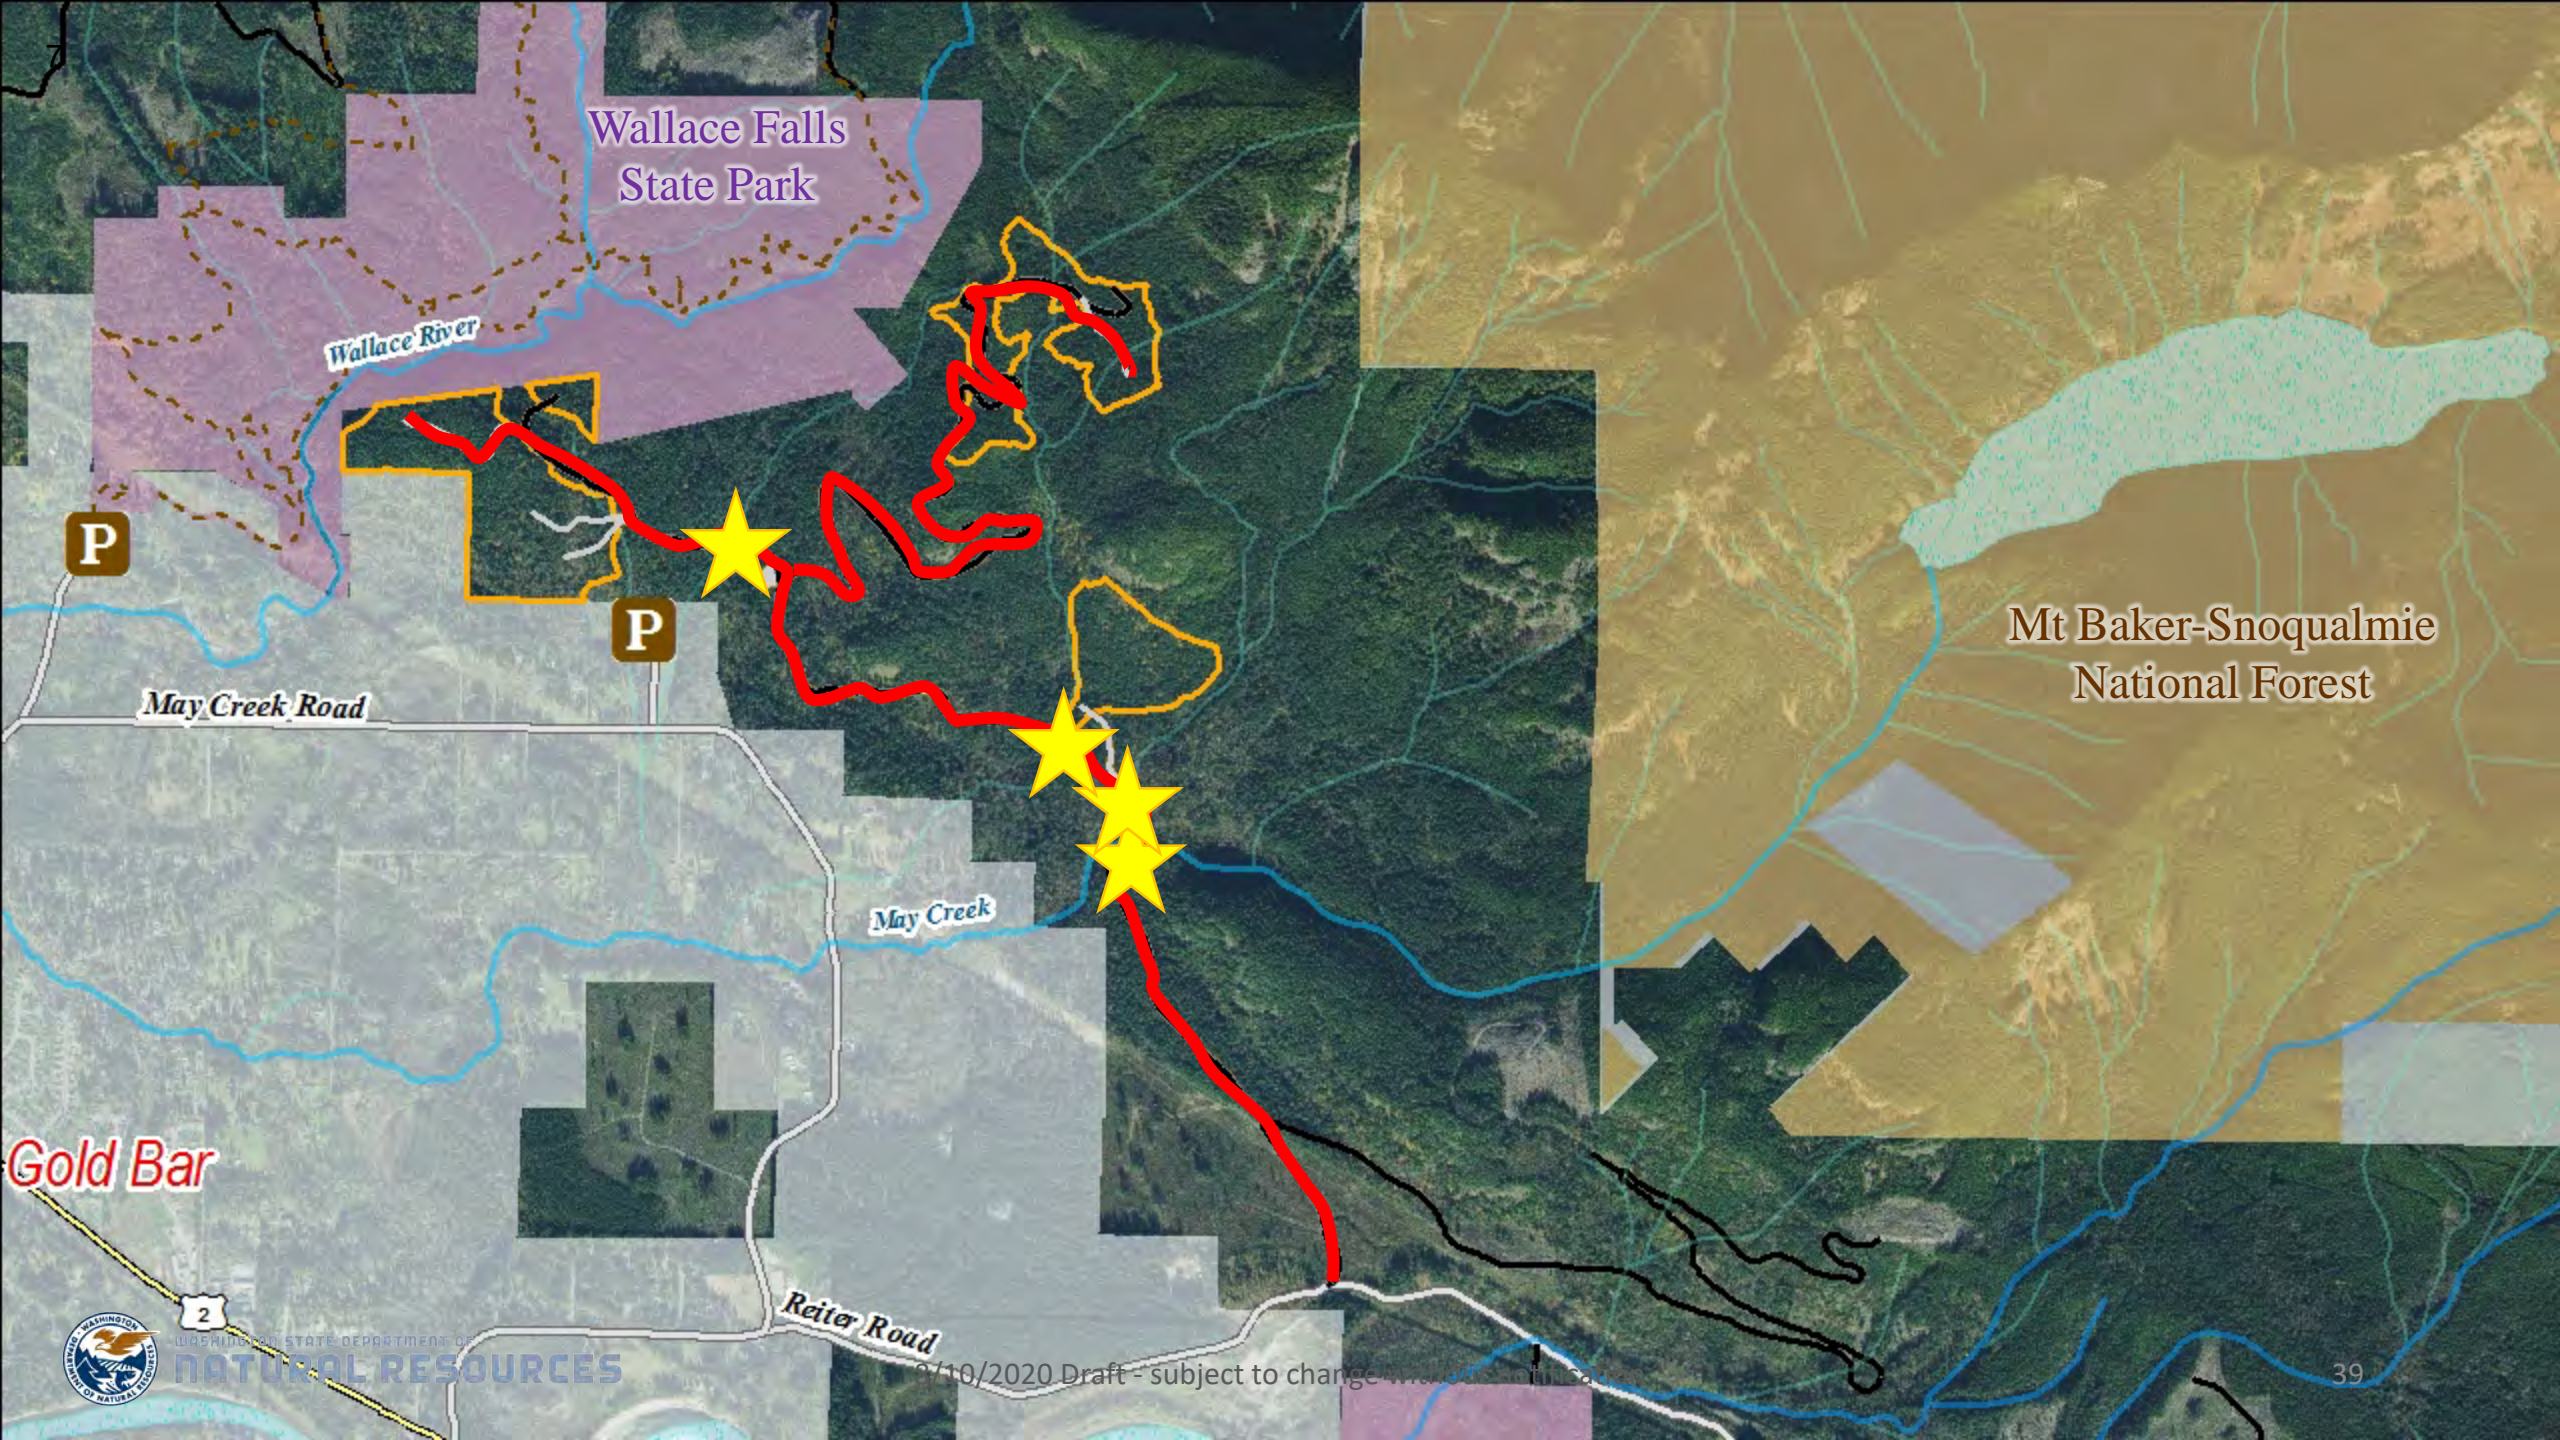

Mt Baker-Snoqualmie  
National Forest

May Creek

Gold Bar

Reiter Road

WASHINGTON STATE DEPARTMENT OF  
NATURAL RESOURCES

9/10/2020 Draft - subject to change [www.dnr.wa.gov](http://www.dnr.wa.gov)

Wallace Falls  
State Park