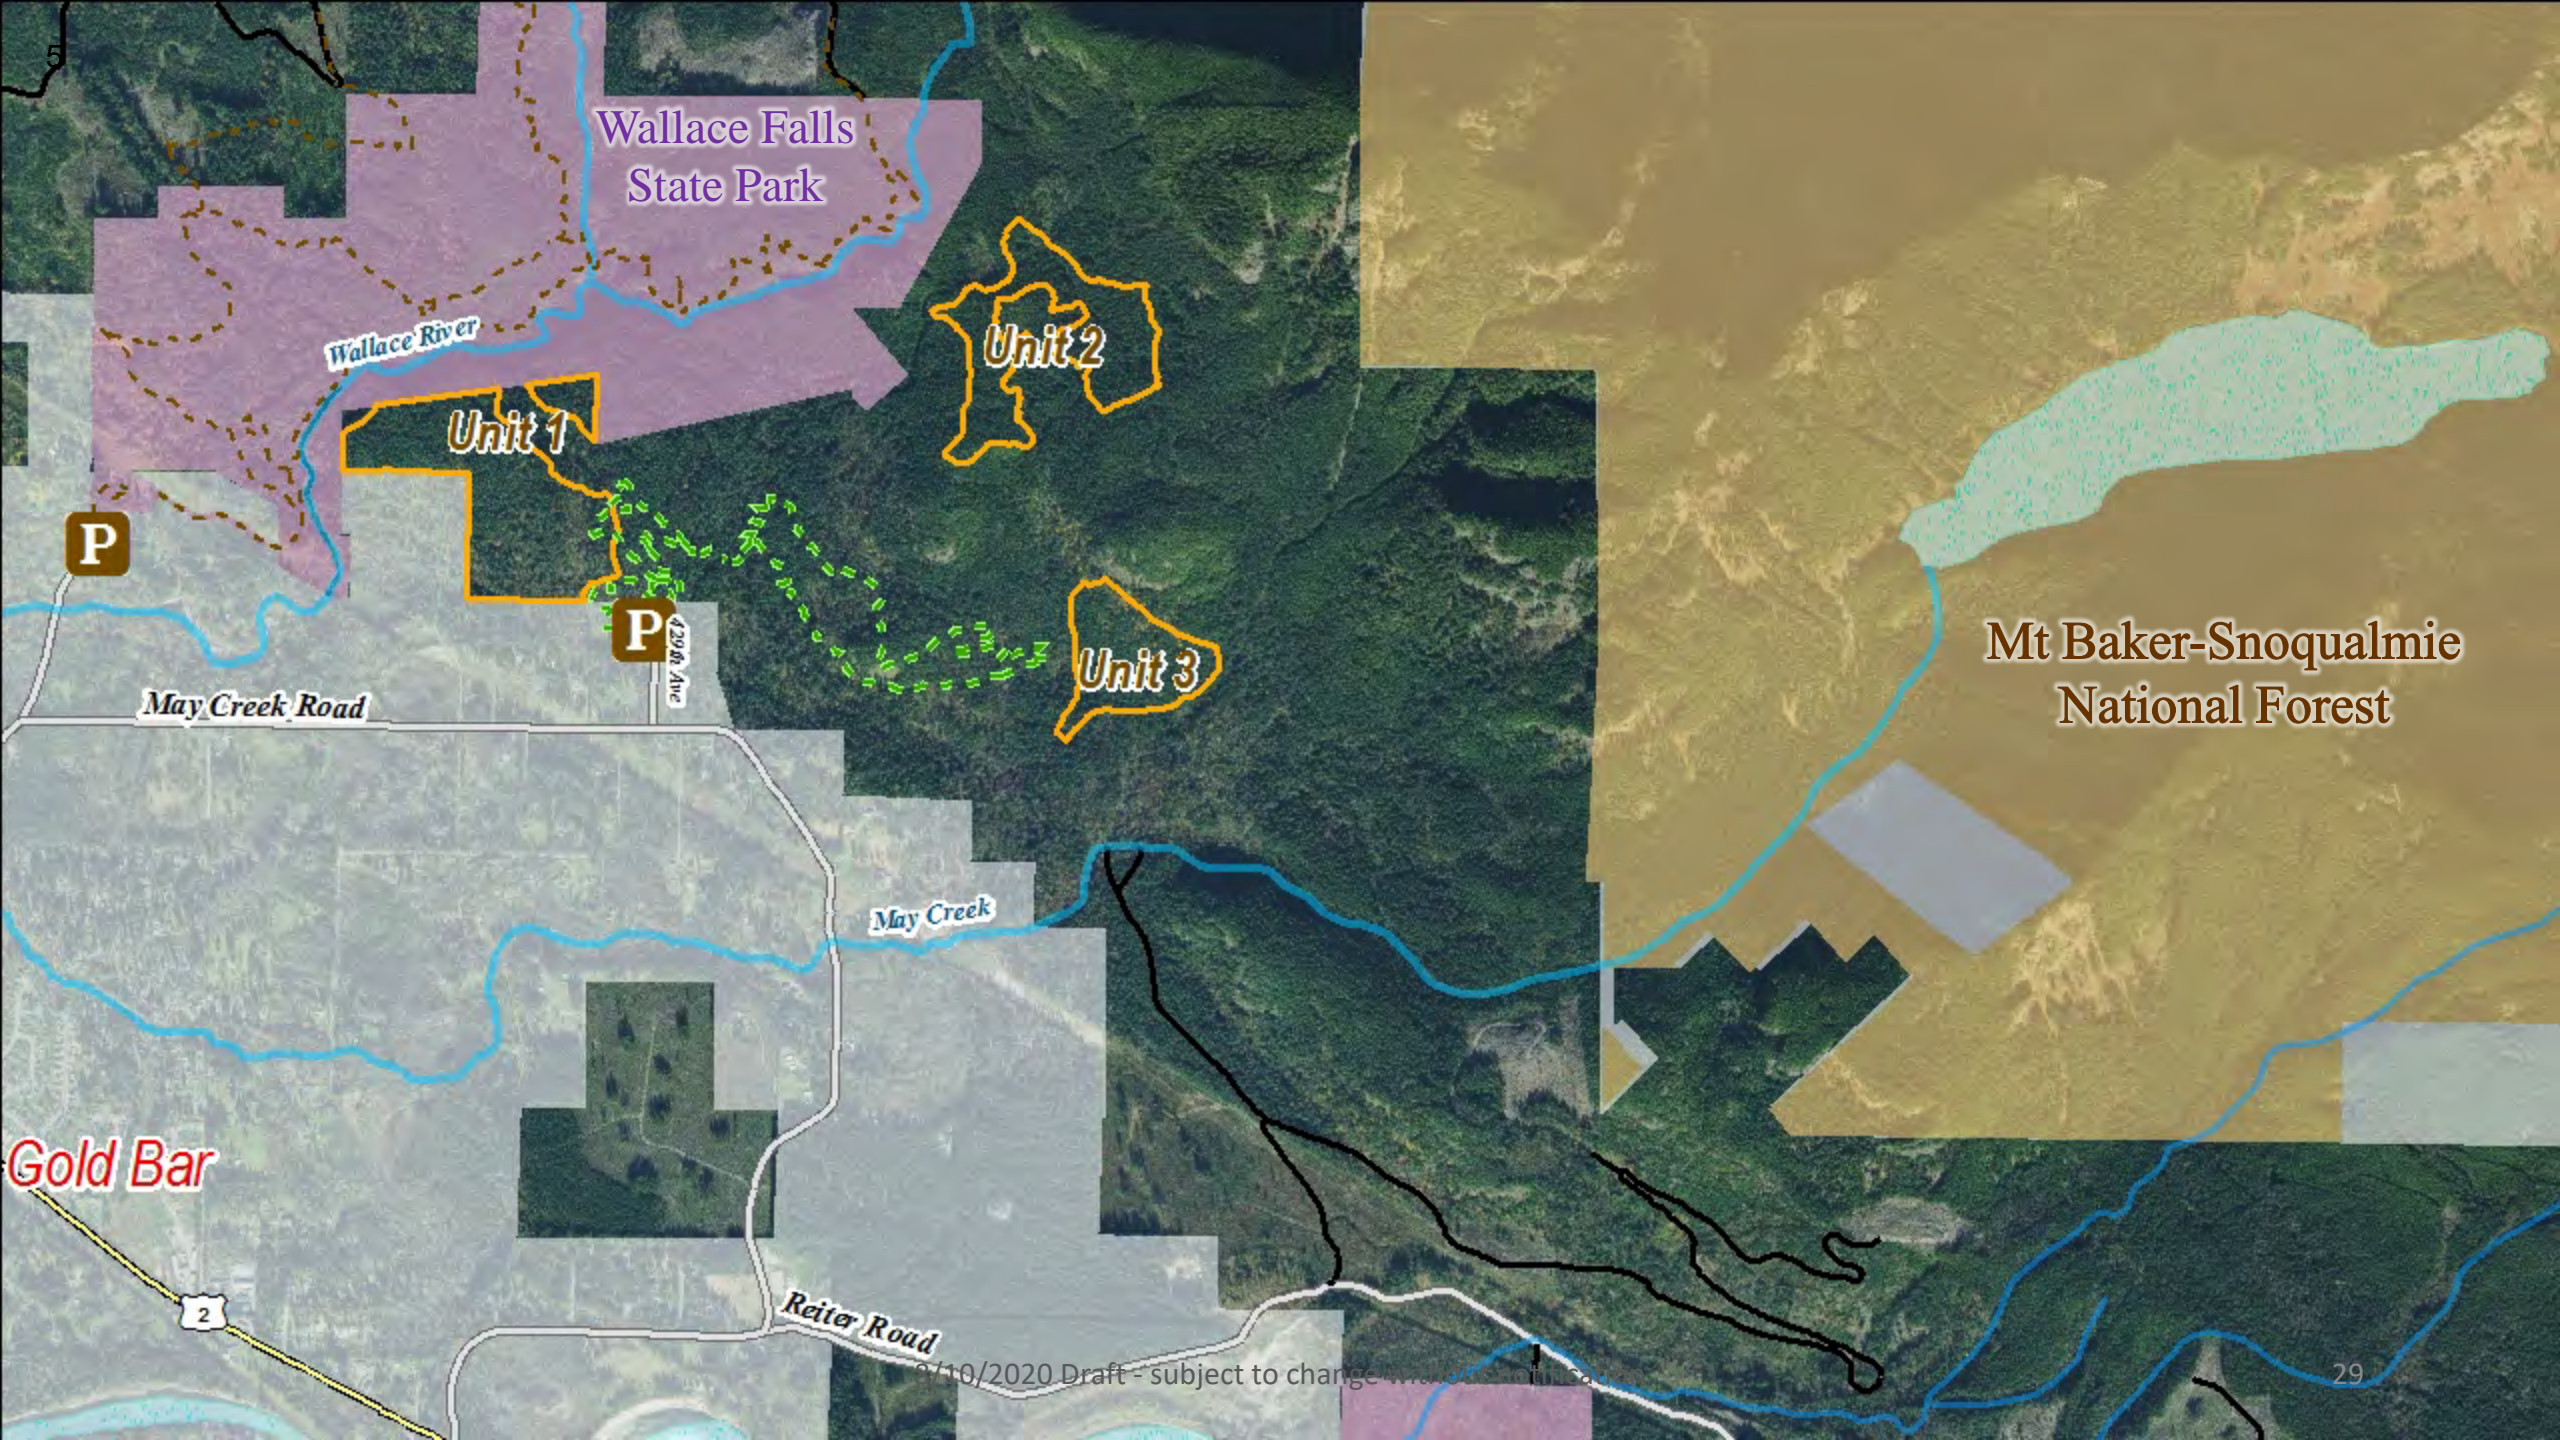

Wallace Falls
State Park

Wallace River

Unit 2

Unit 1

P

May Creek Road

P

429th Ave

Unit 3

Mt Baker-Snoqualmie
National Forest

May Creek

Gold Bar

2

Reiter Road