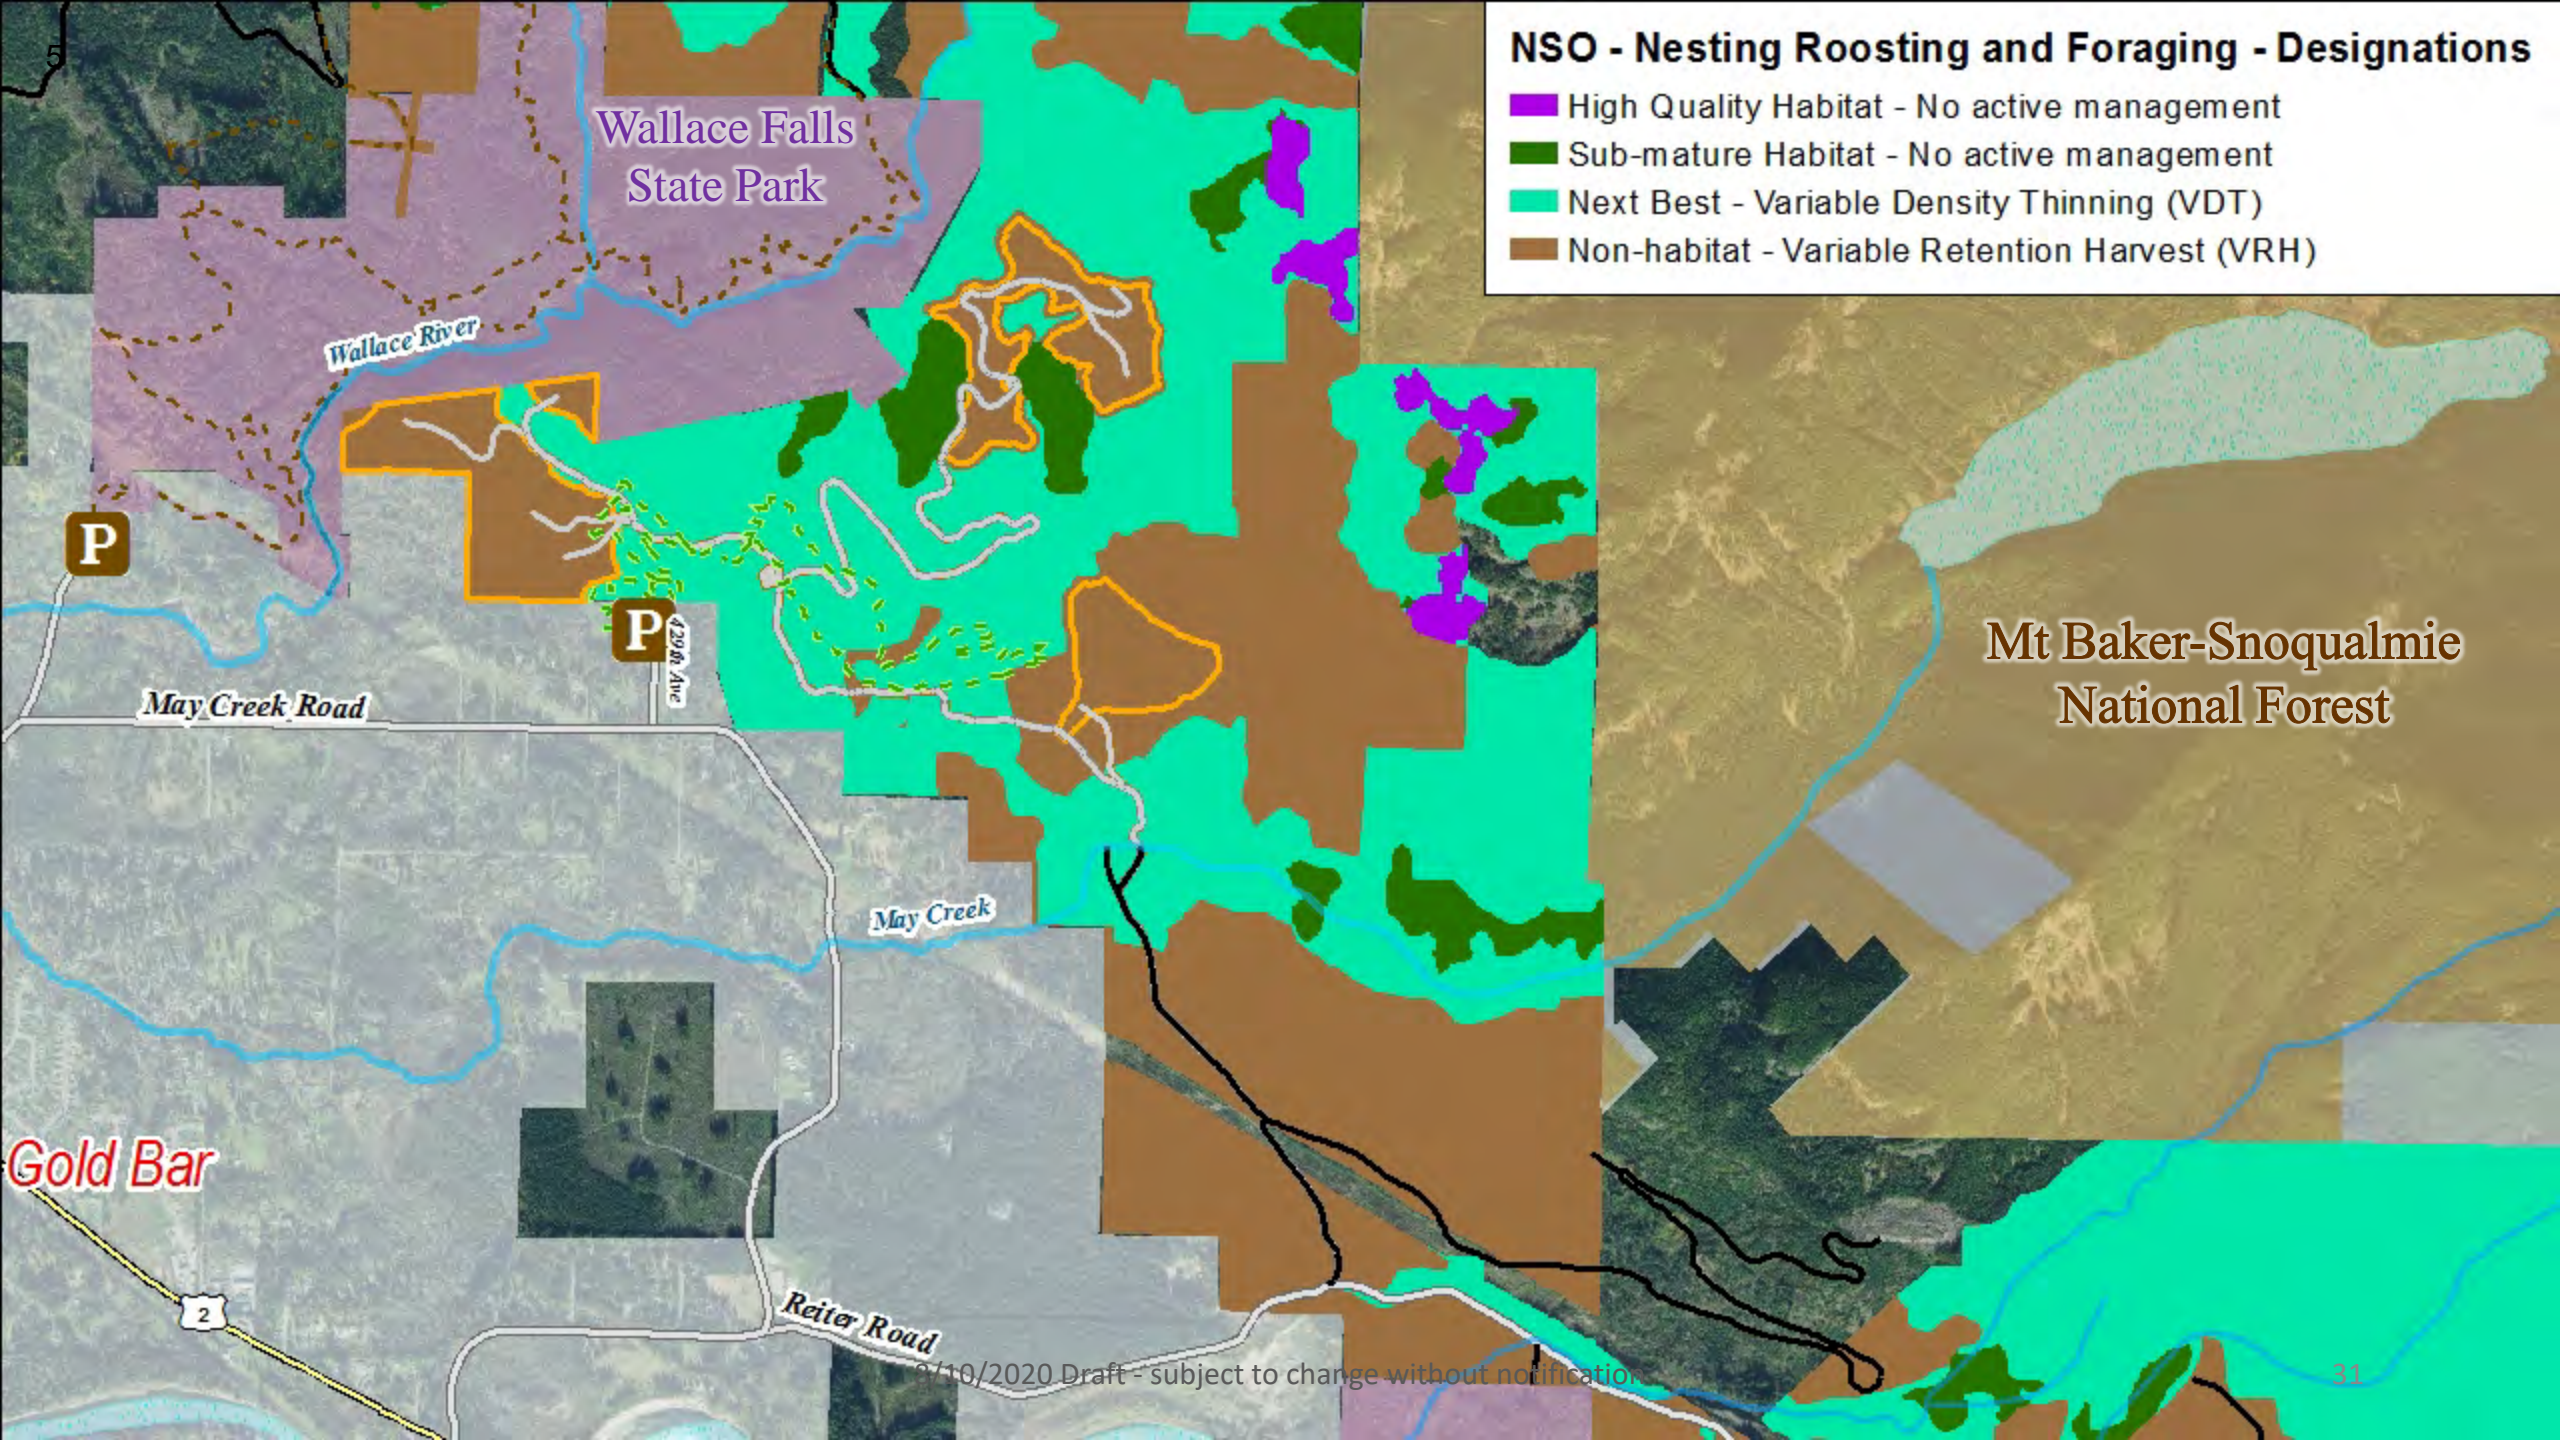

# NSO - Nesting Roosting and Foraging - Designations

- High Quality Habitat - No active management
- Sub-mature Habitat - No active management
- Next Best - Variable Density Thinning (VDT)
- Non-habitat - Variable Retention Harvest (VRH)