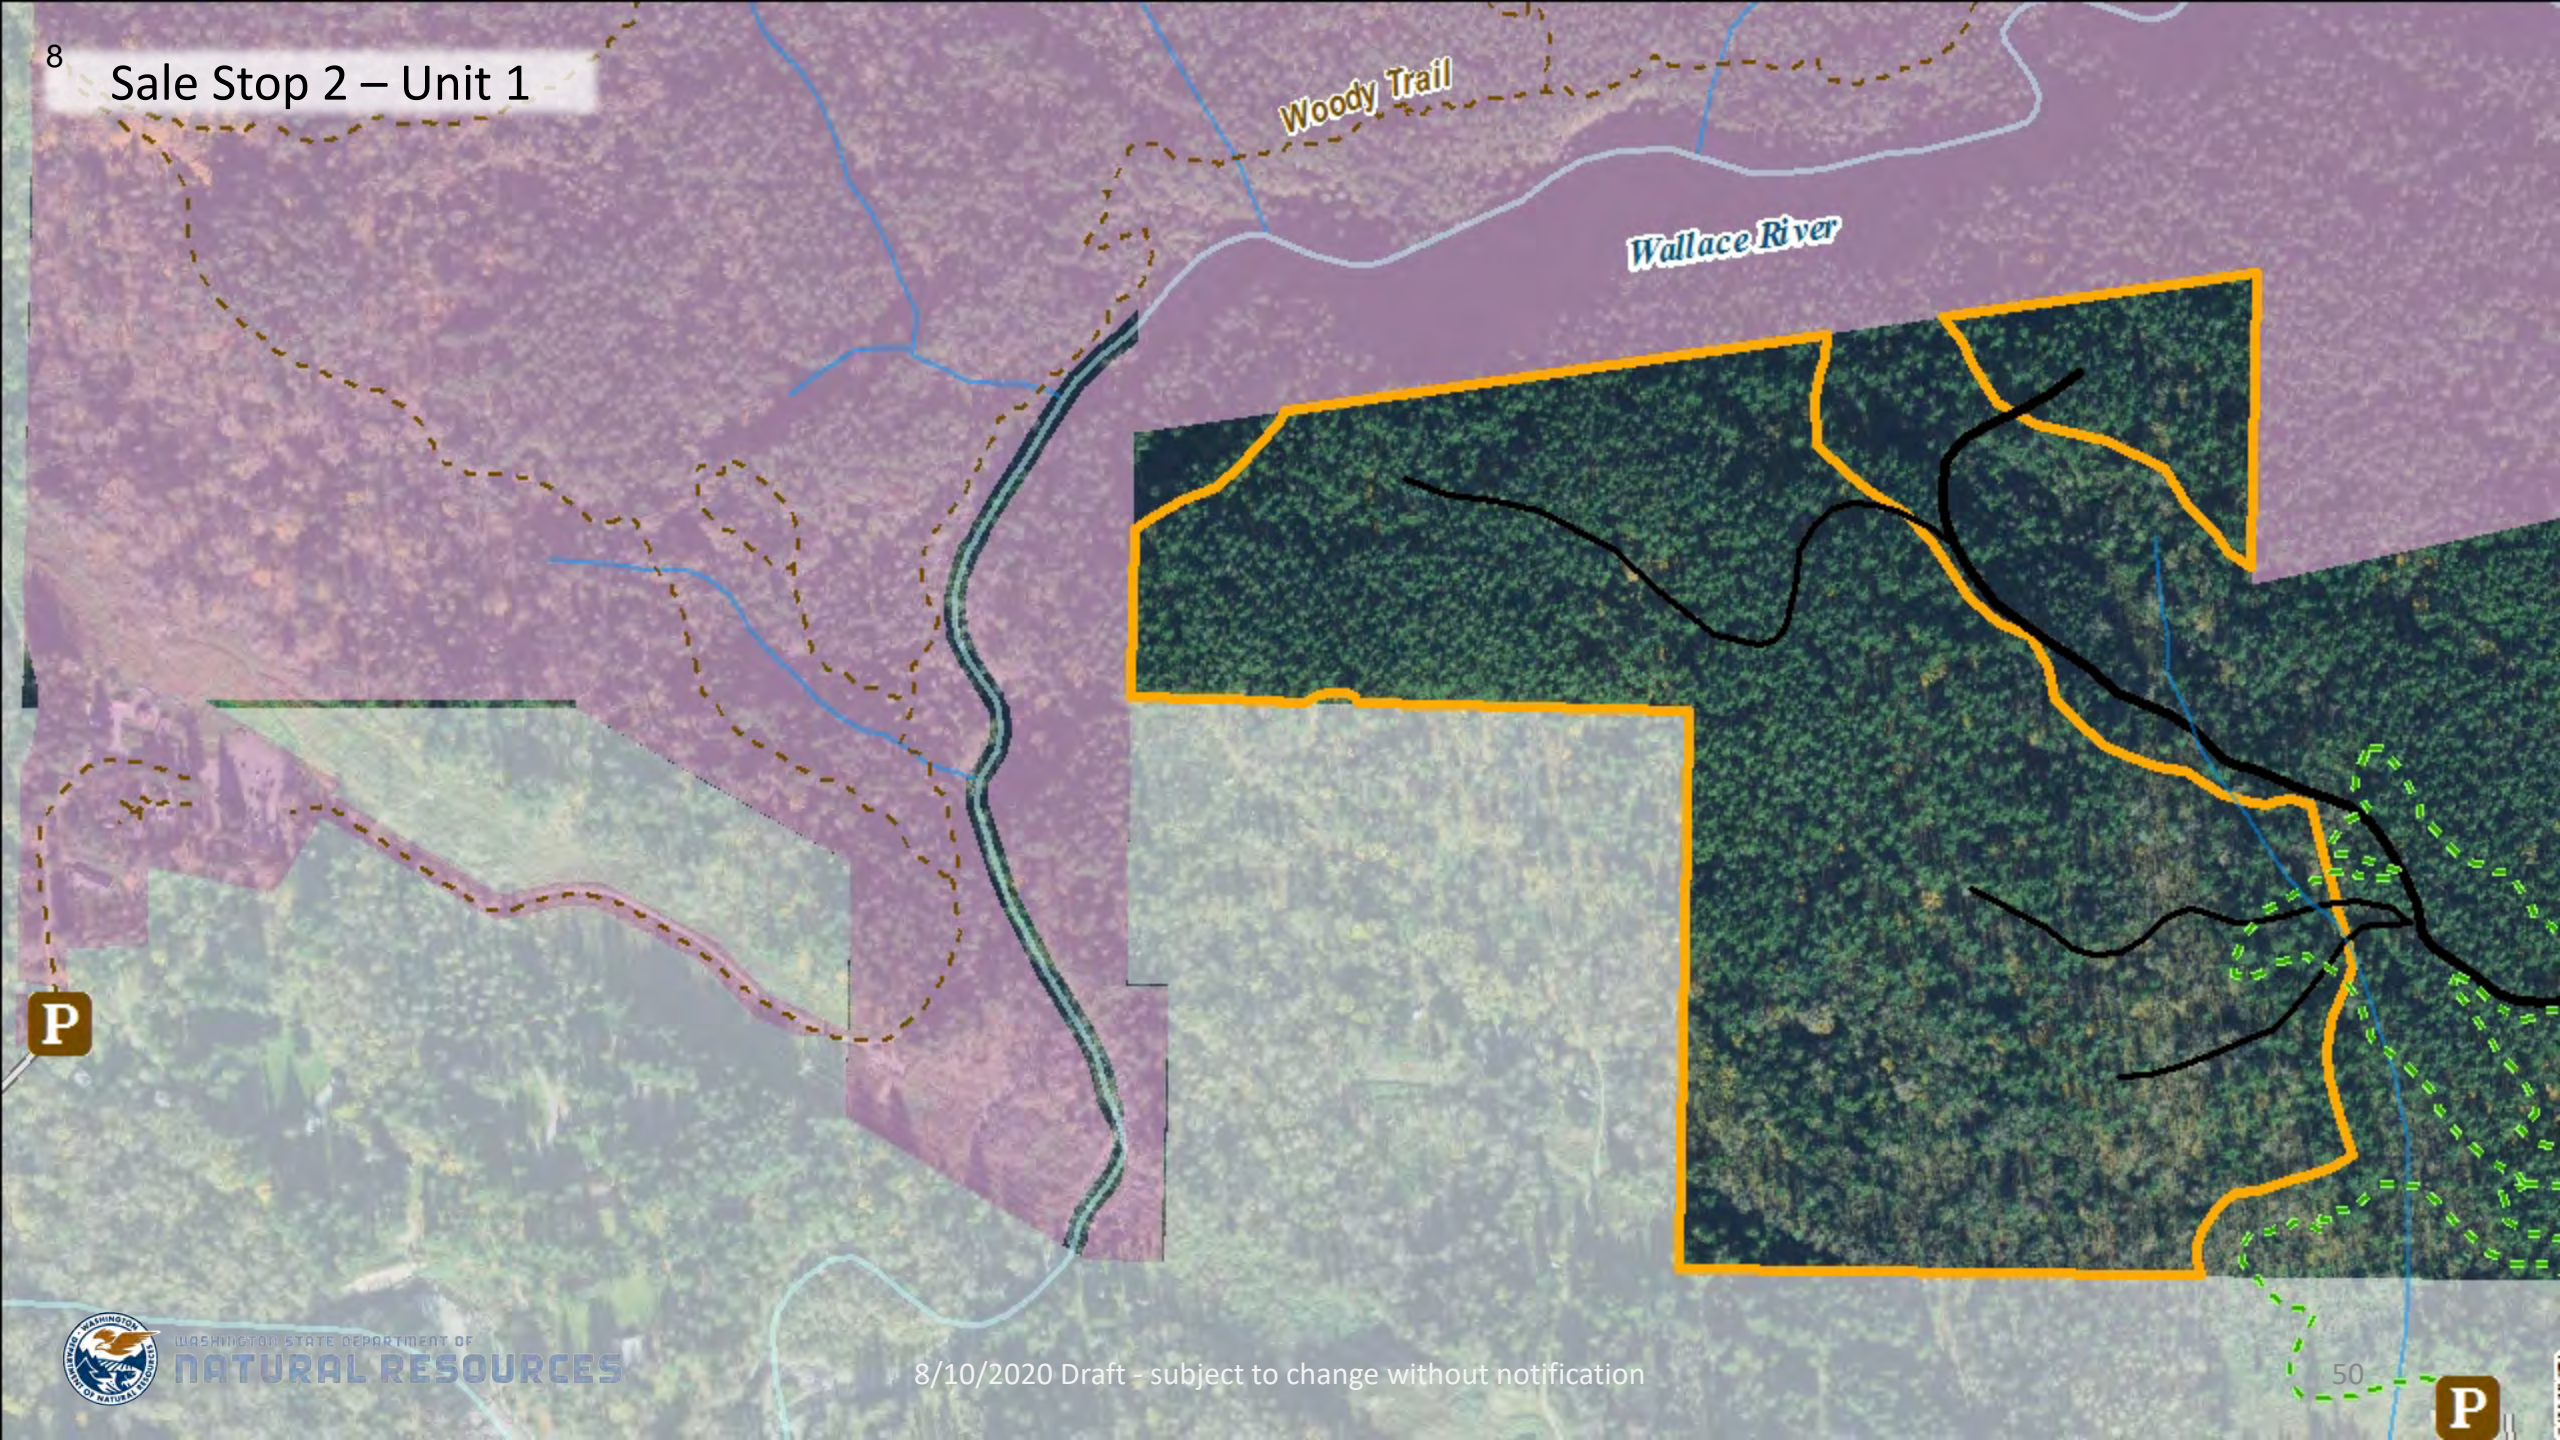

8 Sale Stop 2 – Unit 1

Woody Trail

Wallace River

P

P