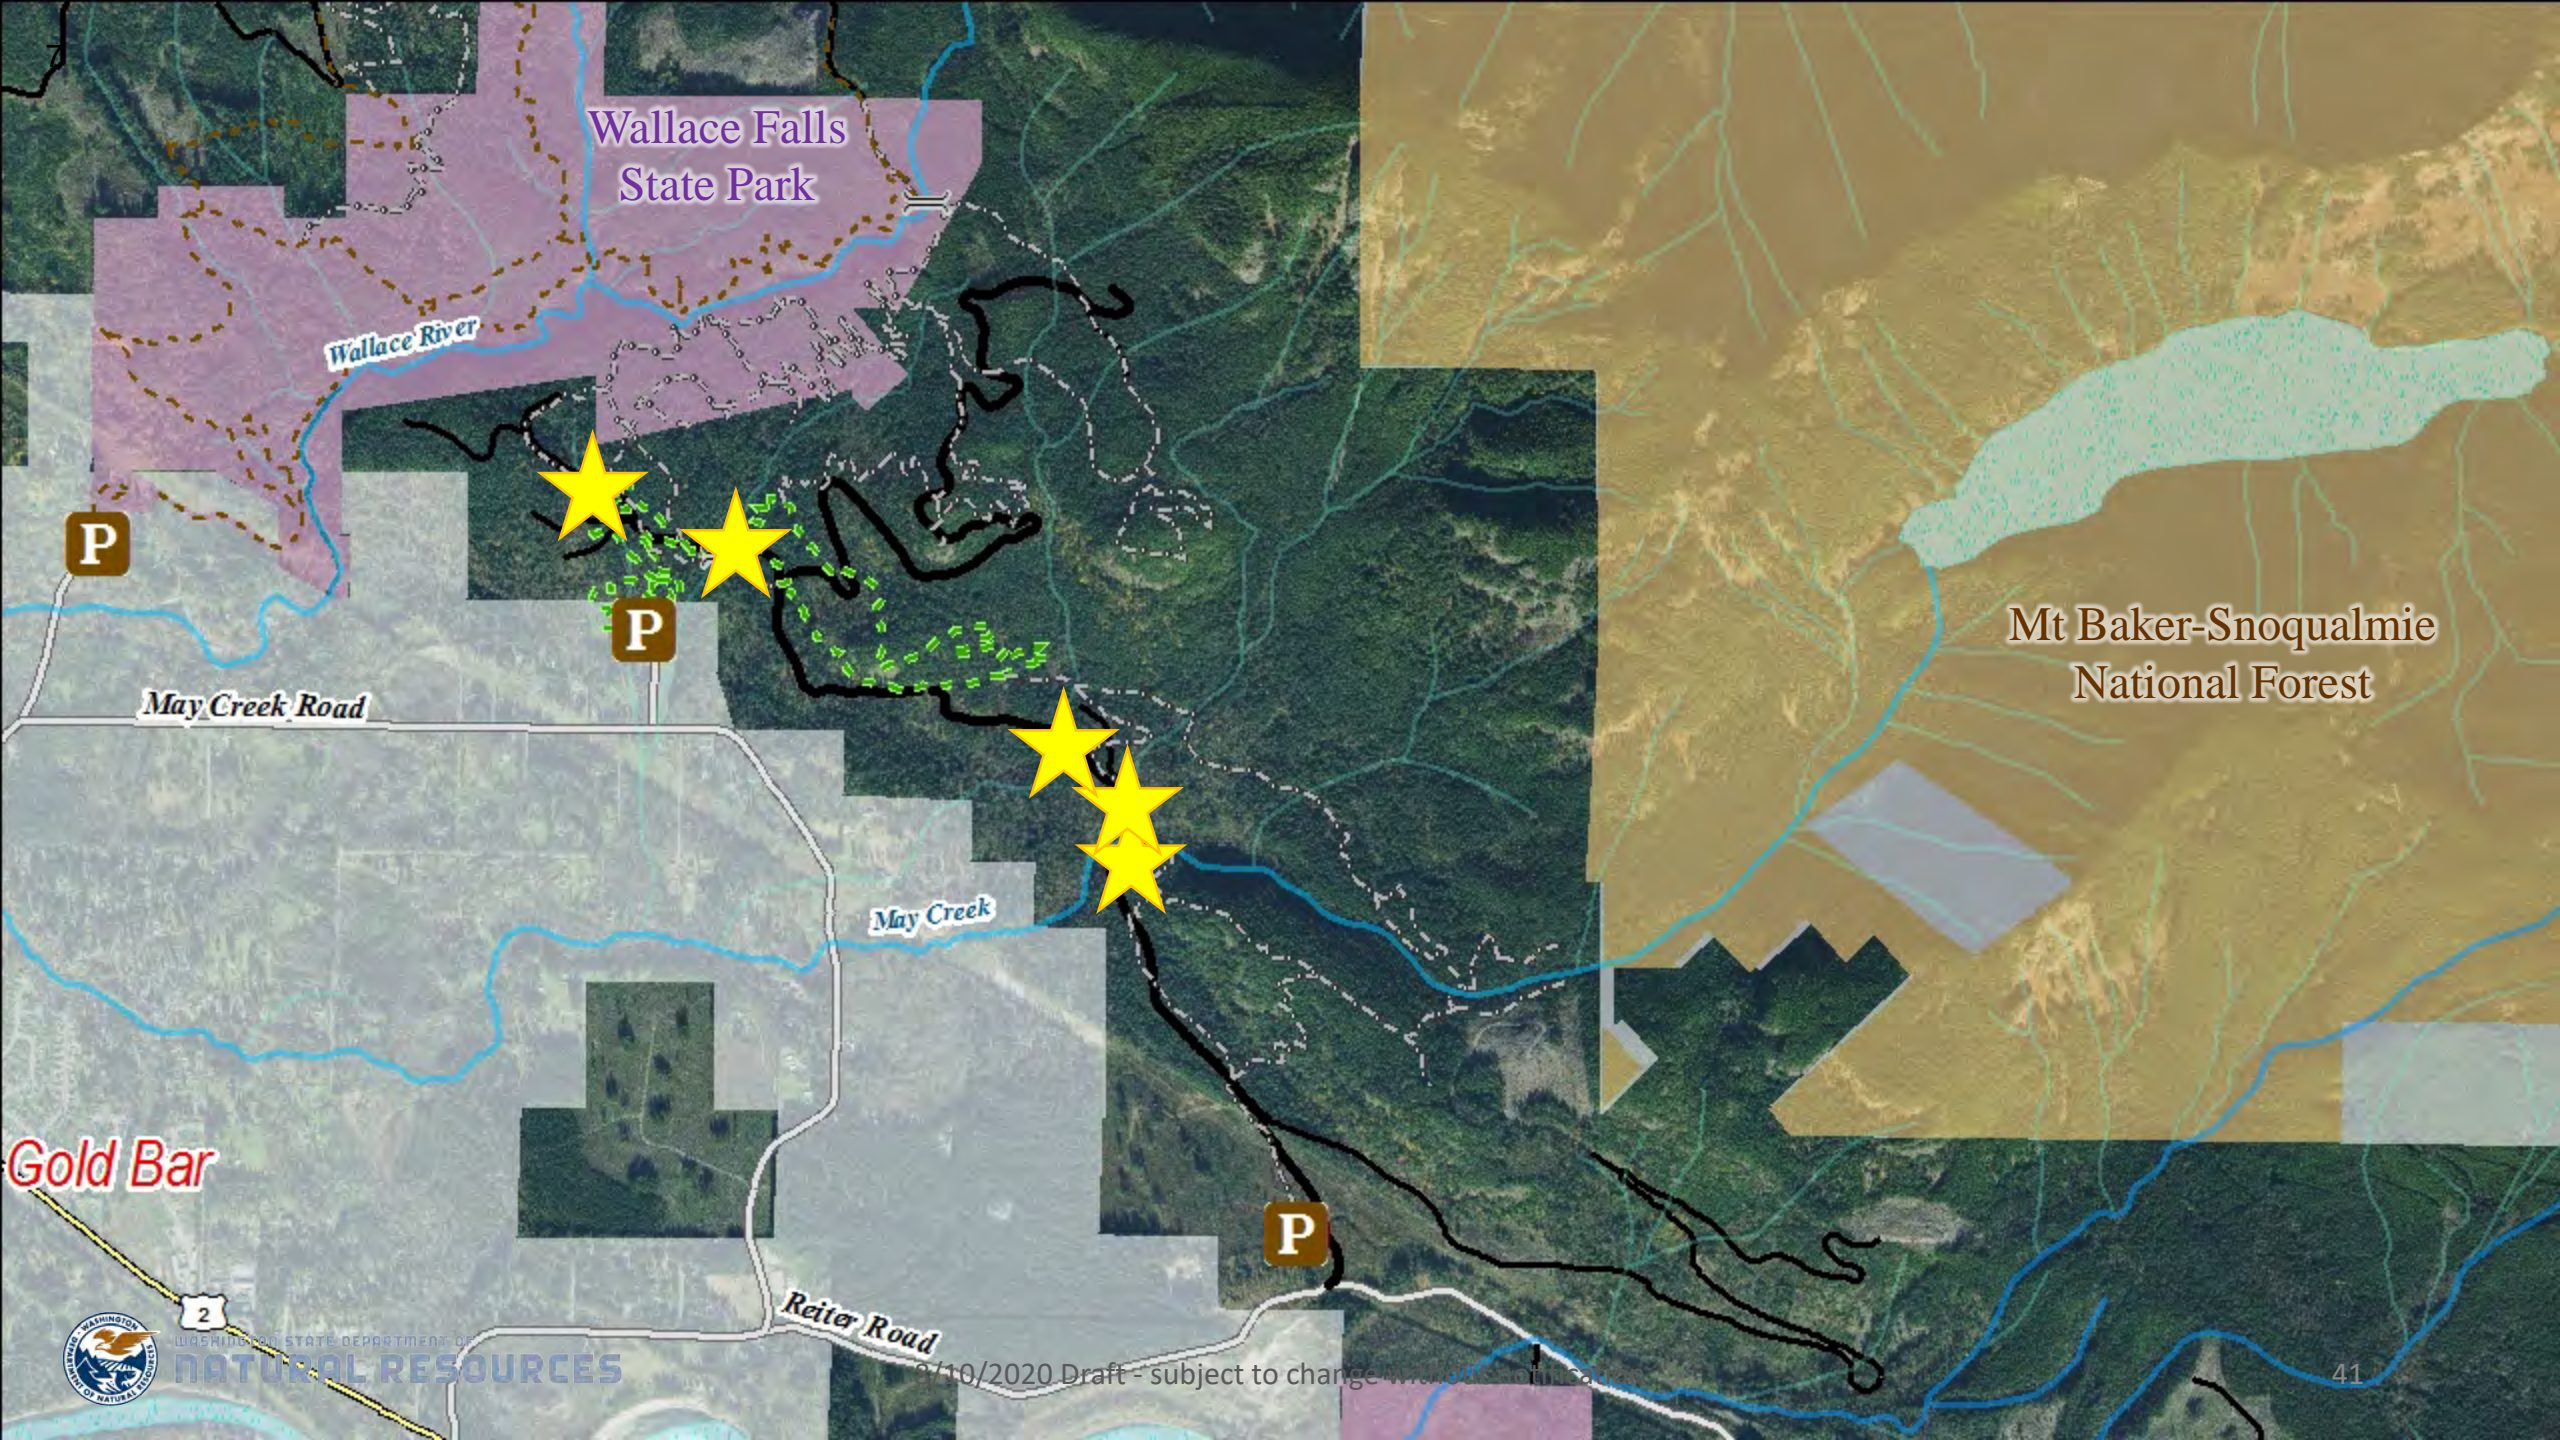

Wallace Falls State Park

Wallace River

Mt Baker-Snoqualmie National Forest

May Creek Road

May Creek

Reiter Road

Gold Bar

P

P

P

WASHINGTON STATE DEPARTMENT OF NATURAL RESOURCES

9/10/2020 Draft - subject to change www.dnr.wa.gov