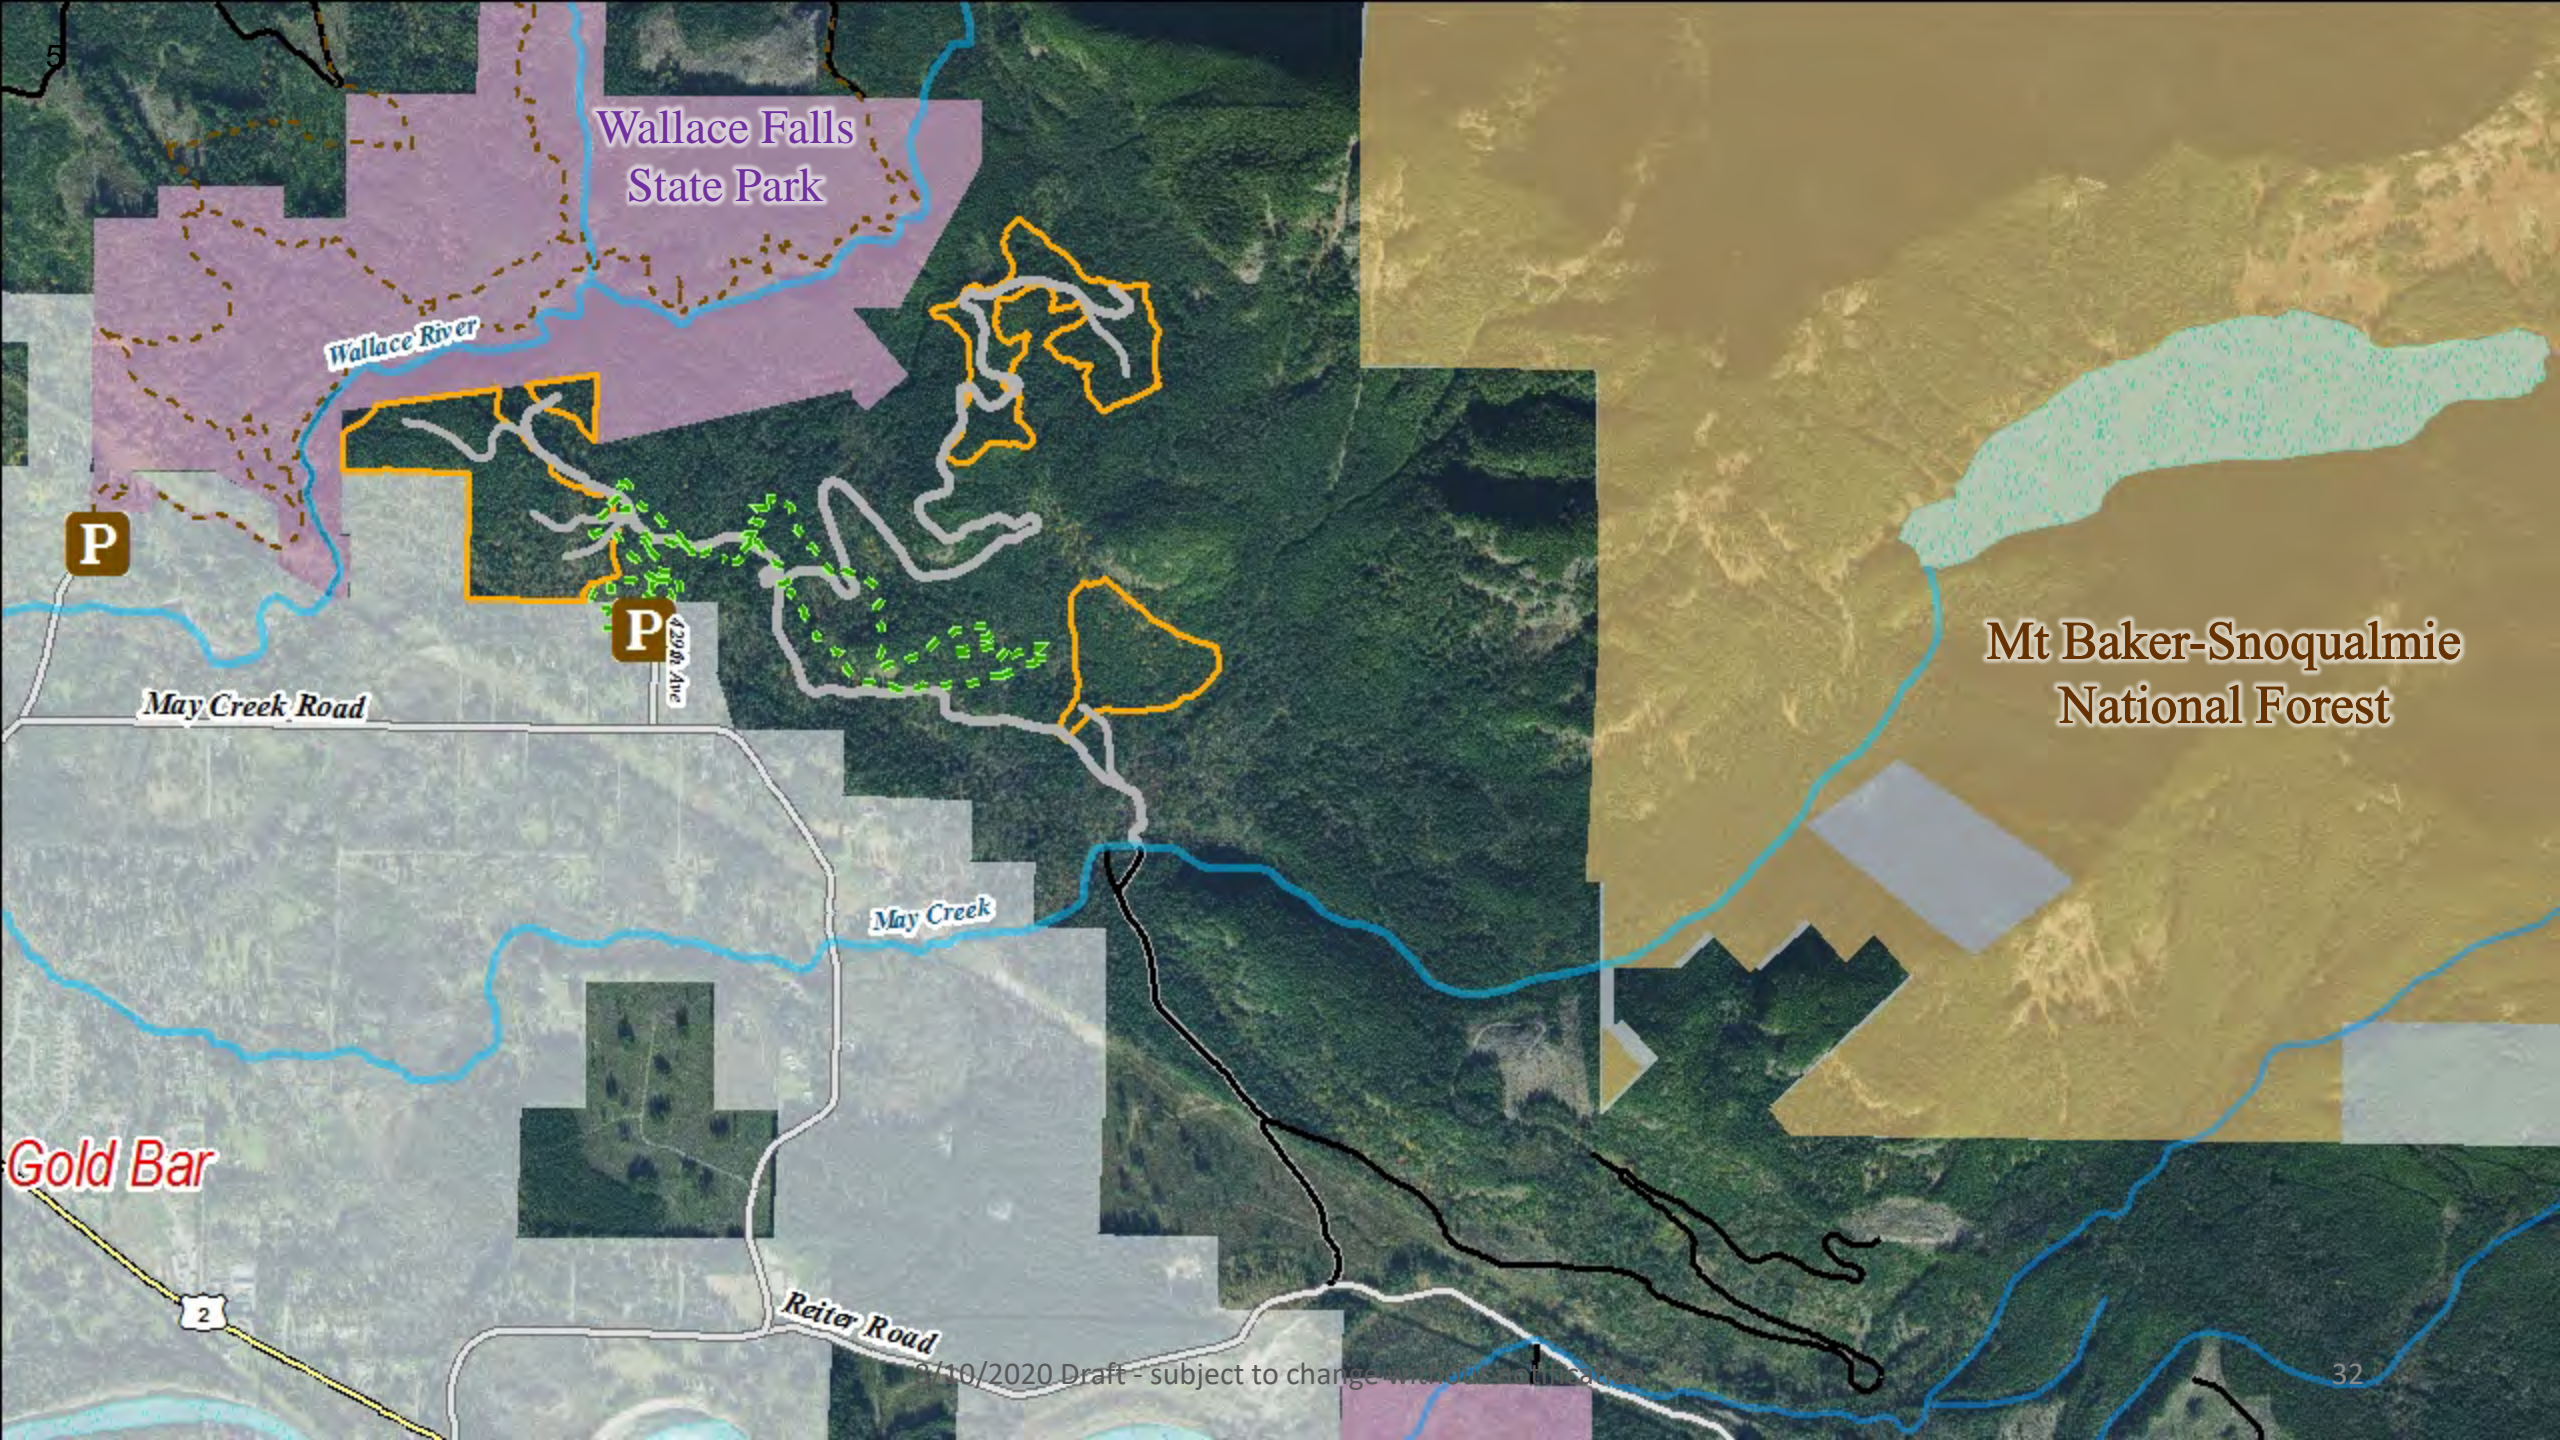

Gold Bar

2

Reiter Road

# NSO - Nesting Roosting and Foraging - Designations

- High Quality Habitat - No active management
- Sub-mature Habitat - No active management
- Next Best - Variable Density Thinning (VDT)
- Non-habitat - Variable Retention Harvest (VRH)