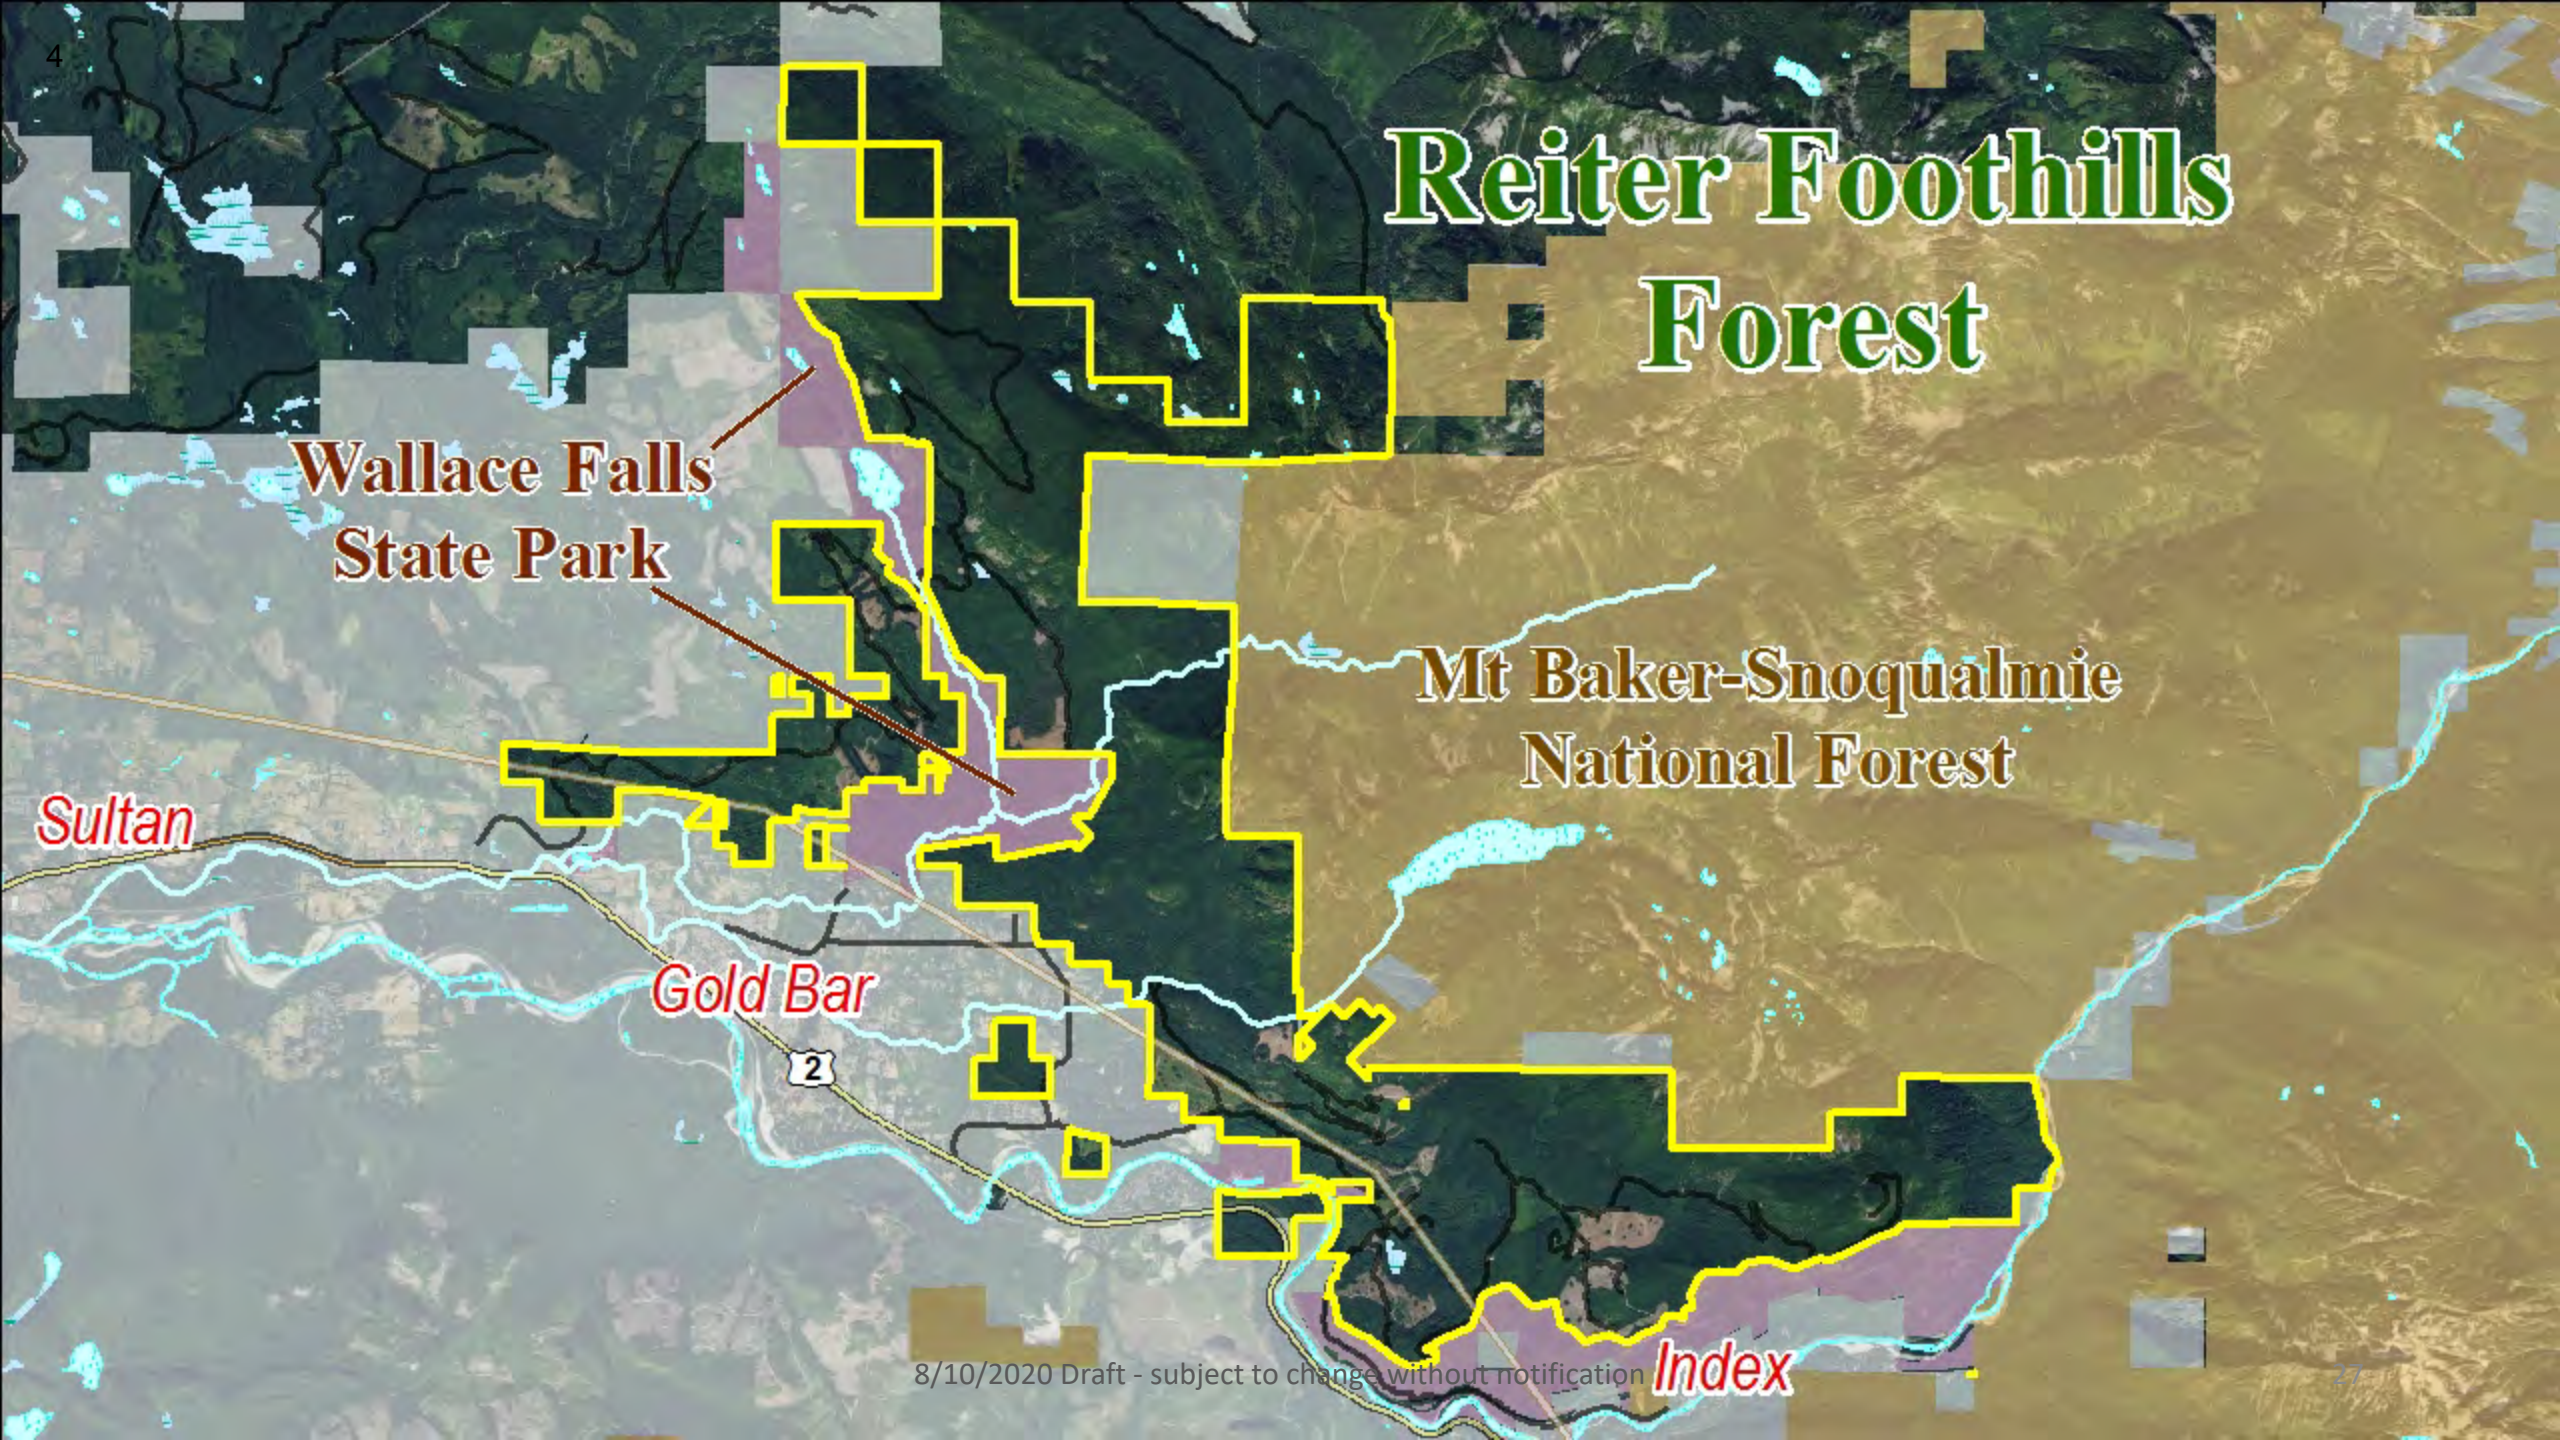

# Reiter Foothills Forest

Wallace Falls State Park

Mt Baker-Snoqualmie National Forest

Sultan

Gold Bar

2

Index

# Reiter Foothills Forest

Wallace Falls State Park

Mt Baker-Snoqualmie National Forest

Sultan

Stop #2

Stop #3

Gold Bar

2