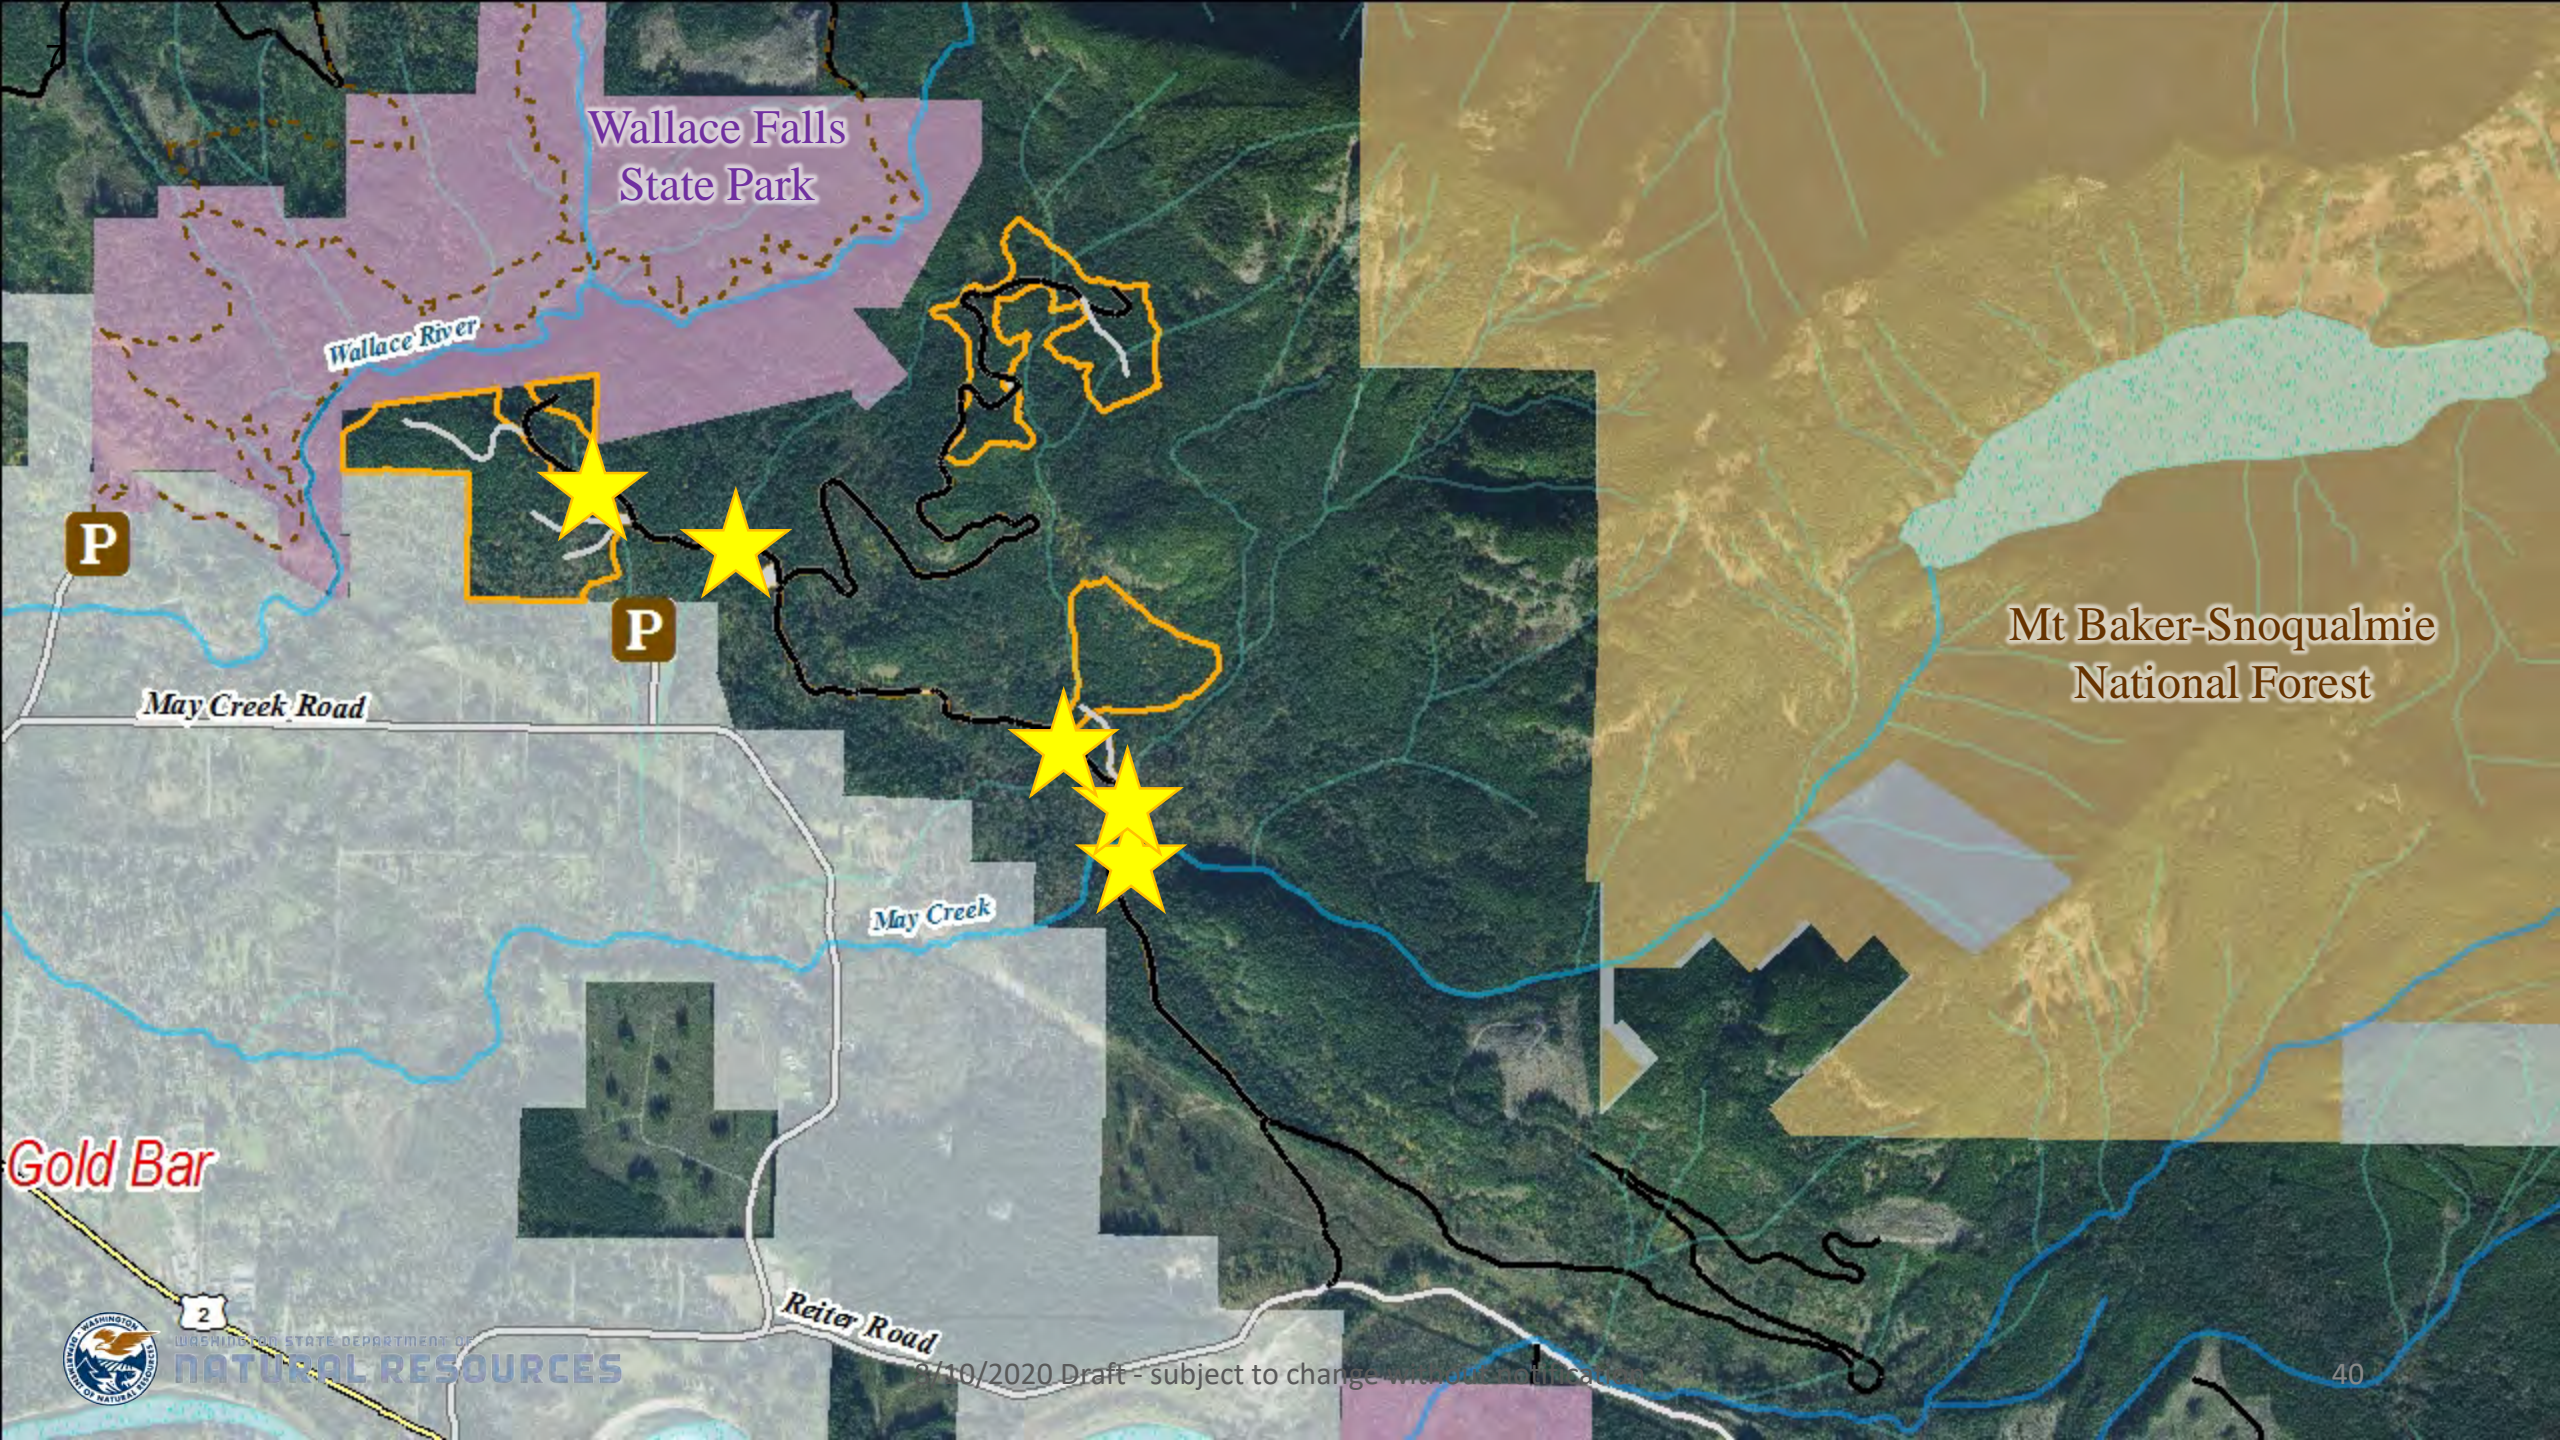

Wallace Falls
State Park

Wallace River

P

P

May Creek Road

Mt Baker-Snoqualmie
National Forest

May Creek

Gold Bar

WASHINGTON STATE DEPARTMENT OF
NATURAL RESOURCES

Reiter Road

8/10/2020 Draft - subject to change www.dnr.wa.gov