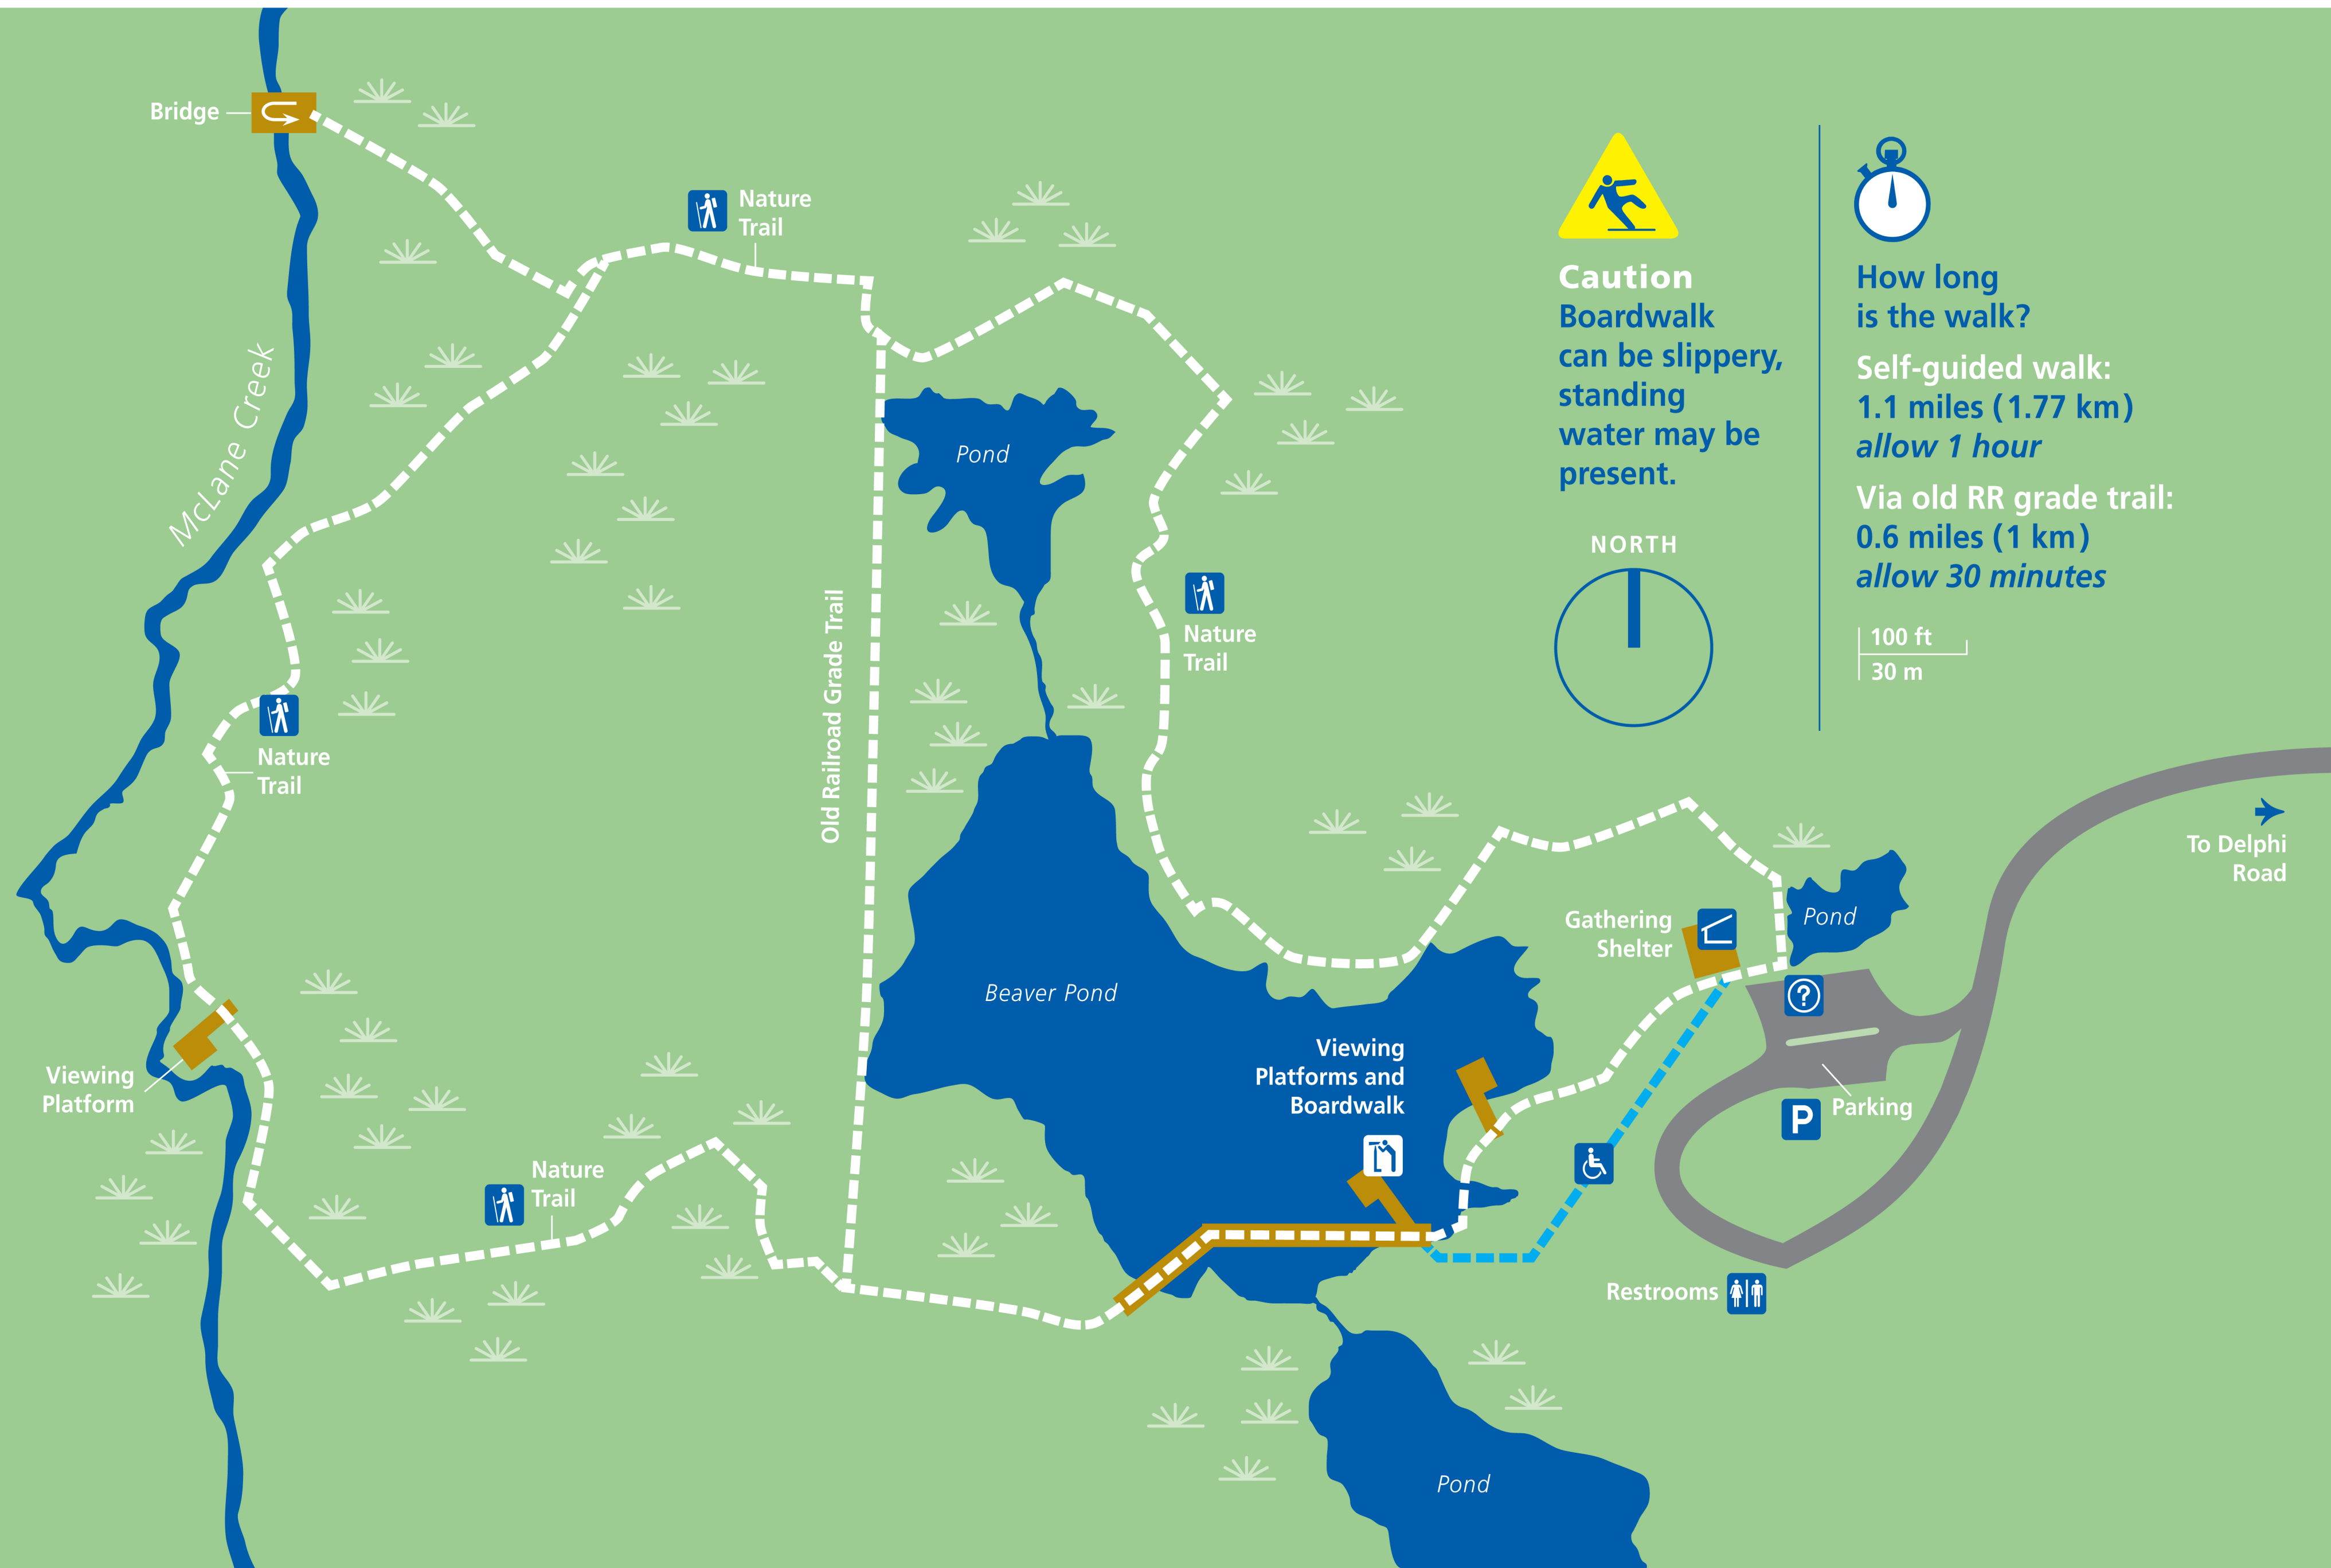

McLane Creek Nature Trail

Caution
Boardwalk
can be slippery,
standing
water may be
present.

How long
is the walk?

Self-guided walk:
1.1 miles (1.77 km)
allow 1 hour

Via old RR grade trail:
0.6 miles (1 km)
allow 30 minutes

To Delphi
Road