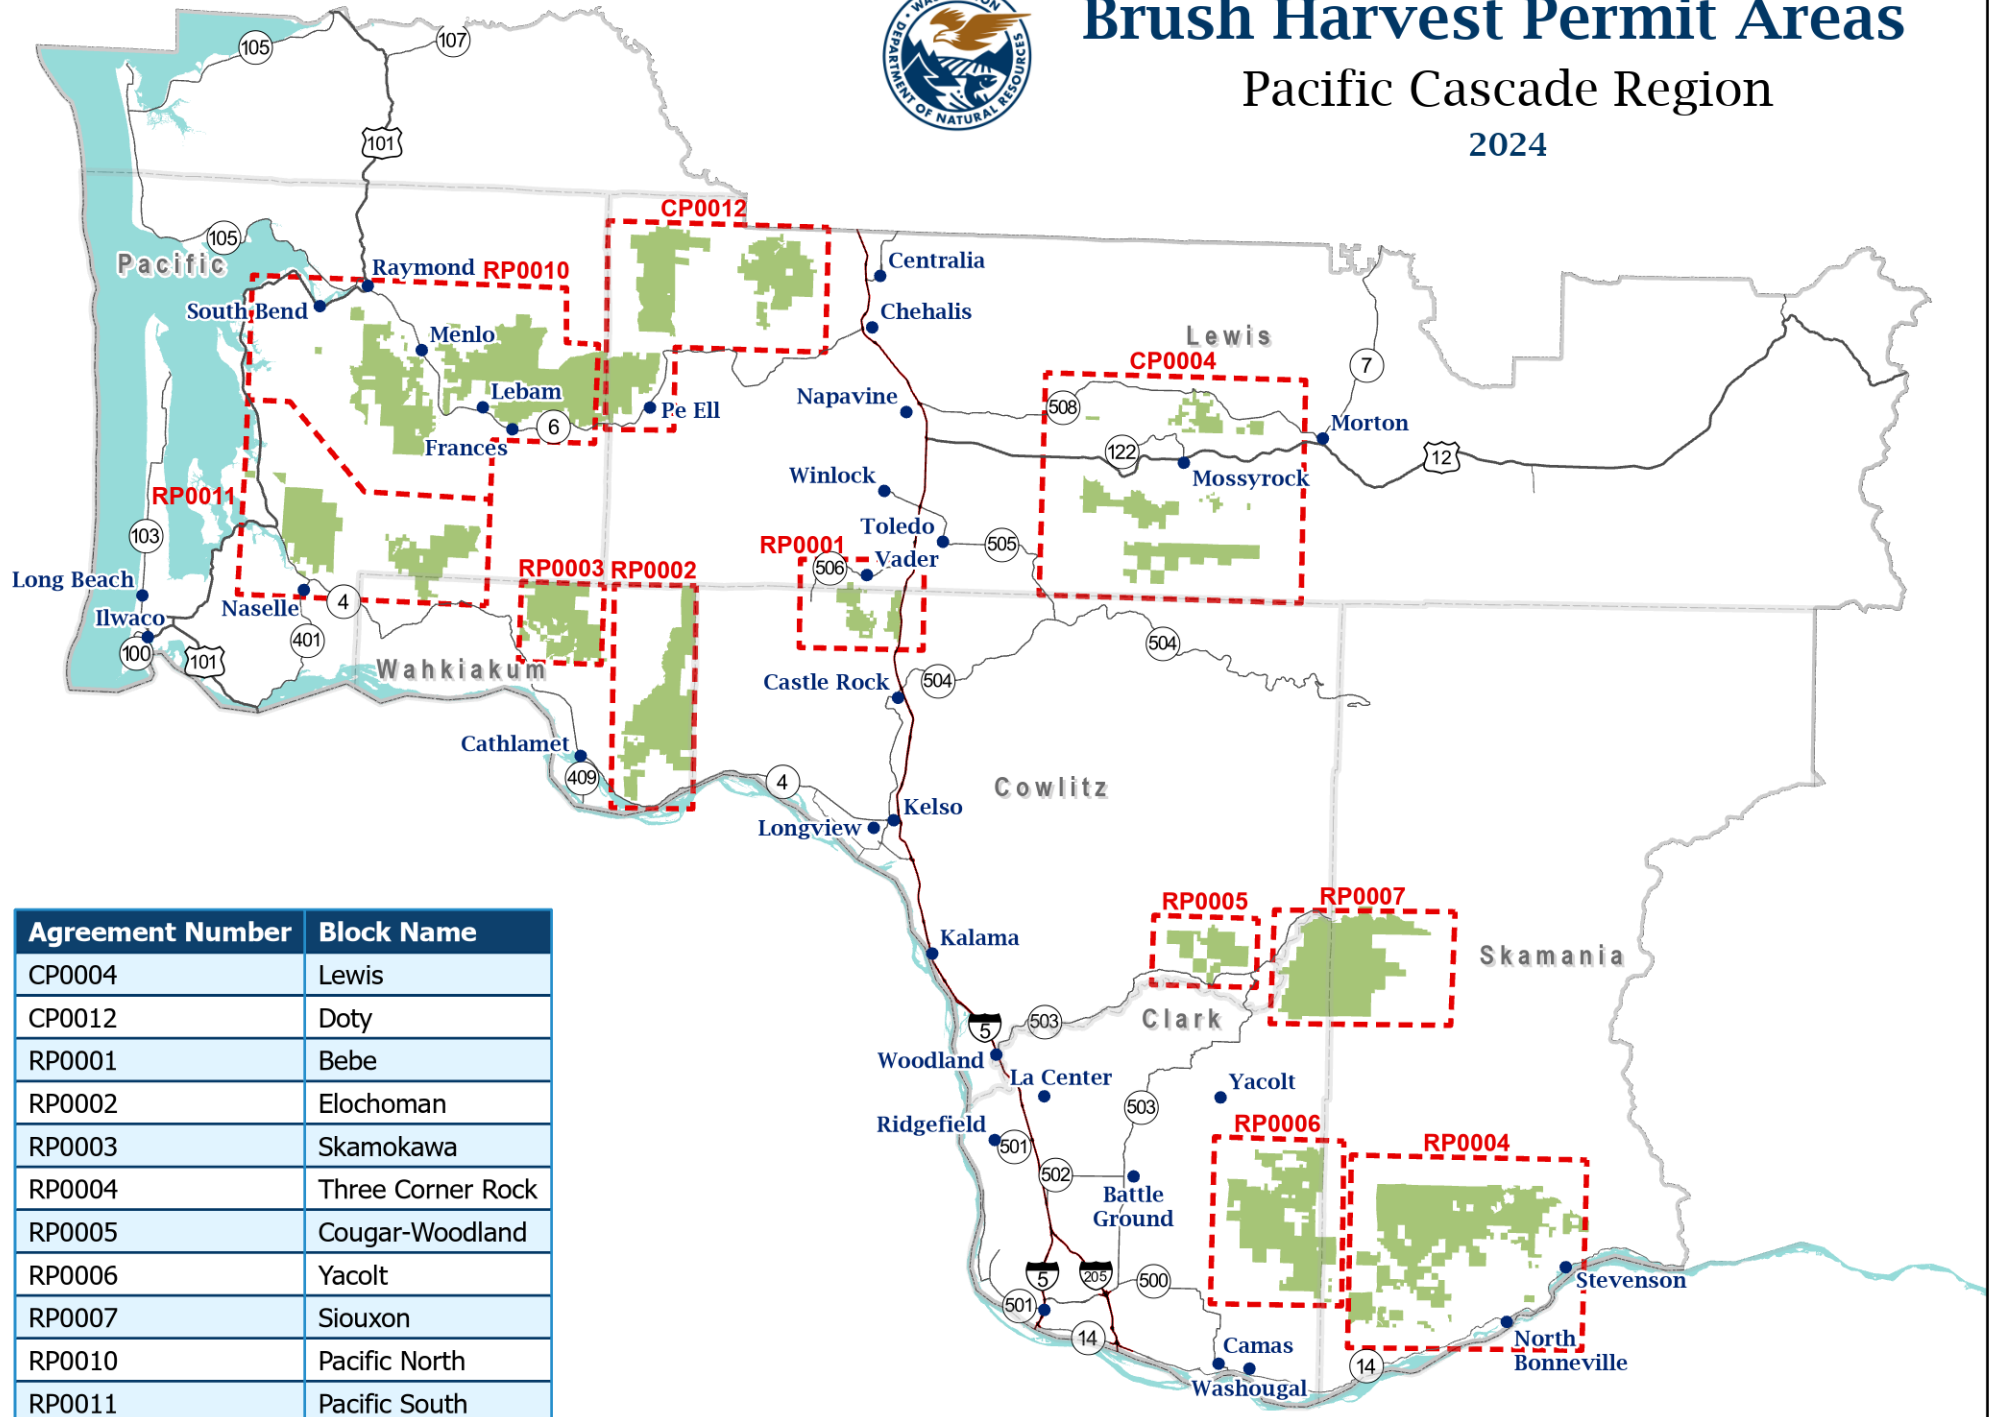

Brush Harvest Permit Areas

Pacific Cascade Region

2024

Agreement Number	Block Name
CP0004	Lewis
CP0012	Doty
RP0001	Bebe
RP0002	Elochoman
RP0003	Skamokawa
RP0004	Three Corner Rock
RP0005	Cougar-Woodland
RP0006	Yacolt
RP0007	Siouxon
RP0010	Pacific North
RP0011	Pacific South