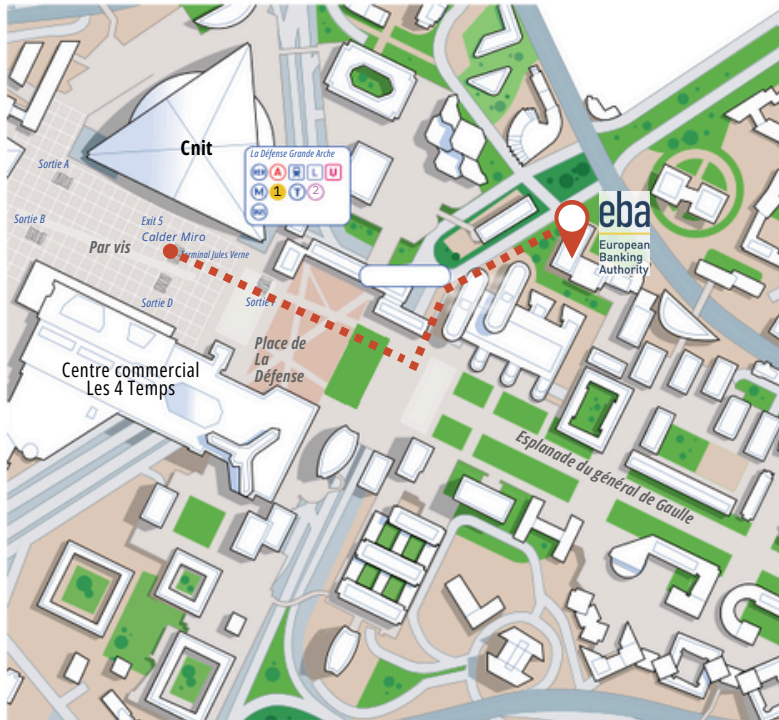

Location of the EBA offices

EUROPEAN BANKING AUTHORITY

Floor 27, Tour Europlaza
20, Avenue André-Prothin
92400 Courbevoie

+33 1 86 52 70 00

info@eba.europa.eu

Exact coordinates to the building main entrance:

48.891863, 2.244724