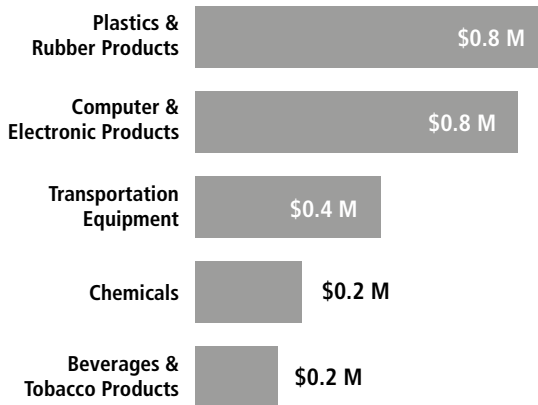

Top Exports of Goods by Industry from Arkansas to Switzerland, 2021

Total Export Value of Goods = \$5.9 M

Top Imports of Goods by Industry from Switzerland to Arkansas, 2021

Total Import Value of Goods = \$34 M