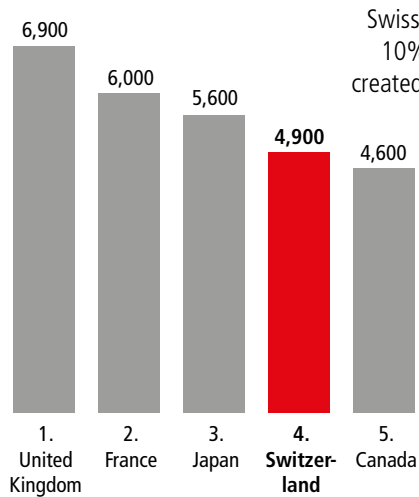

SWISS ECONOMIC IMPACT ARKANSAS

Arkansas Residents of Swiss Descent: 5,293

Employment Supported by Foreign Affiliates 2019

Swiss affiliates account for 10% of the 47,400 jobs created by all foreign affiliates in Arkansas