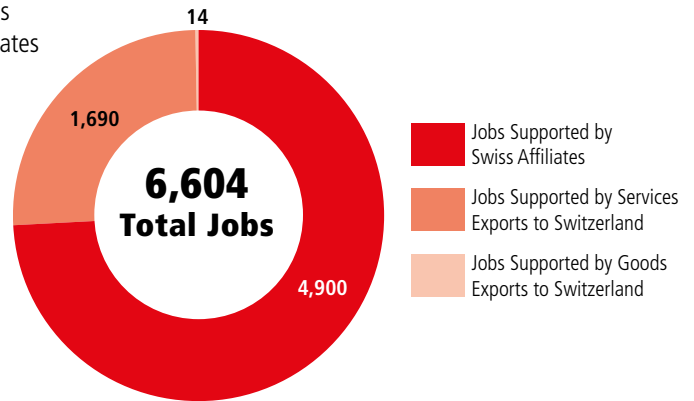

SWISS ECONOMIC IMPACT ARKANSAS

Arkansas Residents of Swiss Descent: 5,293

Employment Supported by Foreign Affiliates 2019

Swiss affiliates account for 10% of the 47,400 jobs created by all foreign affiliates in Arkansas

Top Exports of Goods by Industry from Arkansas to Switzerland, 2021

Total Export Value of Goods = \$5.9 M

Top Imports of Goods by Industry from Switzerland to Arkansas, 2021

Total Import Value of Goods = \$34 M