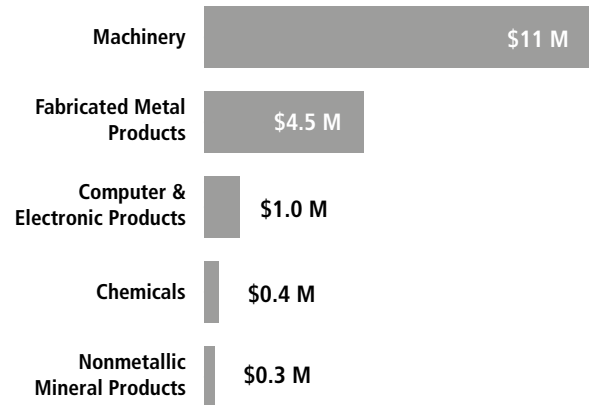

SWISS ECONOMIC IMPACT ARKANSAS

Arkansas Residents of Swiss Descent: 5,293

Employment Supported by Foreign Affiliates 2019

Swiss affiliates account for 10% of the 47,400 jobs created by all foreign affiliates in Arkansas

Top Exports of Goods by Industry from Arkansas to Switzerland, 2021

Total Export Value of Goods = \$5.9 M

Top Imports of Goods by Industry from Switzerland to Arkansas, 2021

Total Import Value of Goods = \$34 M