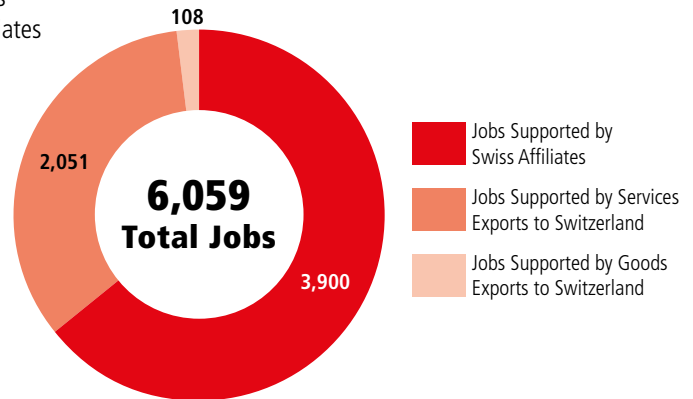

SWISS ECONOMIC IMPACT IOWA

Iowa Residents of Swiss Descent: 15,317

Employment Supported by Foreign Affiliates 2019

Swiss affiliates account for 6% of the 61,400 jobs created by all foreign affiliates in Iowa

Top Exports of Goods by Industry from Iowa to Switzerland, 2021

Total Export Value of Goods = \$45 M

Top Imports of Goods by Industry from Switzerland to Iowa, 2021

Total Import Value of Goods = \$122 M

Swiss Companies Located in Iowa