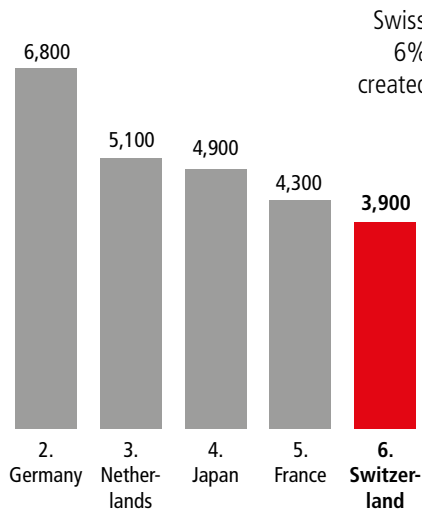

SWISS ECONOMIC IMPACT IOWA

Iowa Residents of Swiss Descent: 15,317

Employment Supported by Foreign Affiliates 2019

Swiss affiliates account for 6% of the 61,400 jobs created by all foreign affiliates in Iowa

Top Exports of Goods by Industry from Iowa to Switzerland, 2021

Total Export Value of Goods = \$45 M

Top Imports of Goods by Industry from Switzerland to Iowa, 2021

Total Import Value of Goods = \$122 M

Swiss Companies Located in Iowa