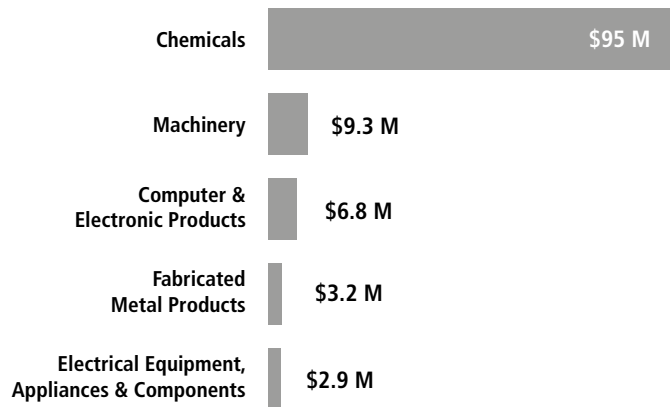

SWISS ECONOMIC IMPACT IOWA

Iowa Residents of Swiss Descent: 15,317

Employment Supported by Foreign Affiliates 2019

Swiss affiliates account for 6% of the 61,400 jobs created by all foreign affiliates in Iowa

Top Exports of Goods by Industry from Iowa to Switzerland, 2021

Total Export Value of Goods = \$45 M

Top Imports of Goods by Industry from Switzerland to Iowa, 2021

Total Import Value of Goods = \$122 M

Swiss Companies Located in Iowa