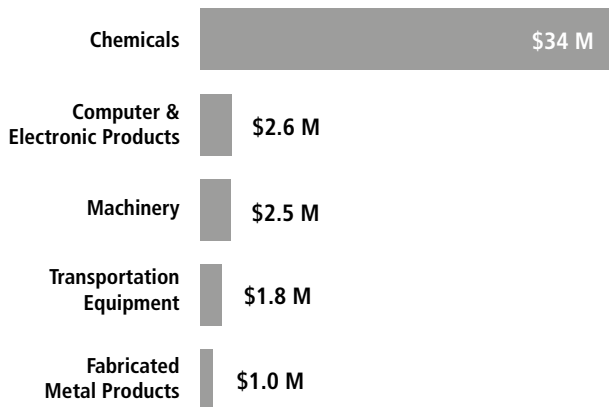

Top Exports of Goods by Industry from Iowa to Switzerland, 2021

Total Export Value of Goods = $45 M