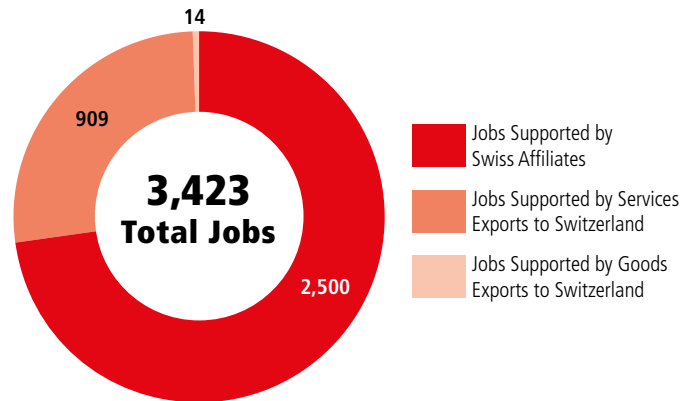

SWISS ECONOMIC IMPACT MAINE

Maine Residents of Swiss Descent: 2,147

Employment Supported by Foreign Affiliates 2019

Top Exports of Goods by Industry from Maine to Switzerland, 2021

Total Export Value of Goods = \$5.6 M

Top Imports of Goods by Industry from Switzerland to Maine, 2021

Total Import Value of Goods = \$18 M

Swiss Companies Located in Maine

Adecco	Nestlé
Chubb (ACE)	Syngenta
Clariant	UBS
Kardex	Zurich
Katadyn	
Lindt & Sprüngli	
Lonza	