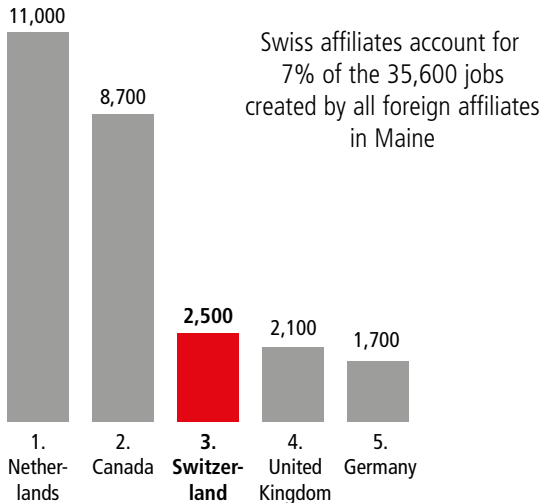

SWISS ECONOMIC IMPACT MAINE

Maine Residents of Swiss Descent: 2,147

Employment Supported by Foreign Affiliates 2019

Top Exports of Goods by Industry from Maine to Switzerland, 2021

Total Export Value of Goods = \$5.6 M

Top Imports of Goods by Industry from Switzerland to Maine, 2021

Total Import Value of Goods = \$18 M

Swiss Companies Located in Maine

Adecco	Nestlé
Chubb (ACE)	Syngenta
Clariant	UBS
Kardex	Zurich
Katadyn	
Lindt & Sprüngli	
Lonza	