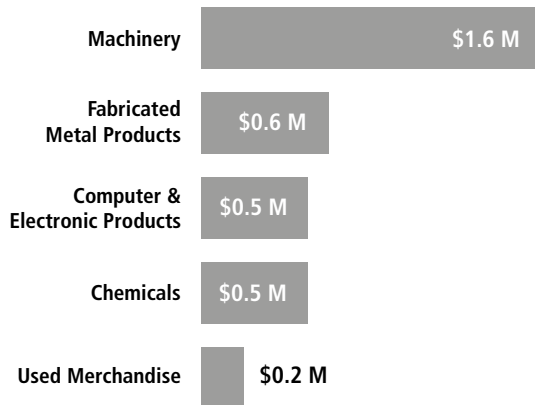

SWISS ECONOMIC IMPACT MAINE

Maine Residents of Swiss Descent: 2,147

Employment Supported by Foreign Affiliates 2019

Top Exports of Goods by Industry from Maine to Switzerland, 2021

Total Export Value of Goods = \$5.6 M

Top Imports of Goods by Industry from Switzerland to Maine, 2021

Total Import Value of Goods = \$18 M

Swiss Companies Located in Maine

Adecco	Nestlé
Chubb (ACE)	Syngenta
Clariant	UBS
Kardex	Zurich
Katadyn	
Lindt & Sprüngli	
Lonza	