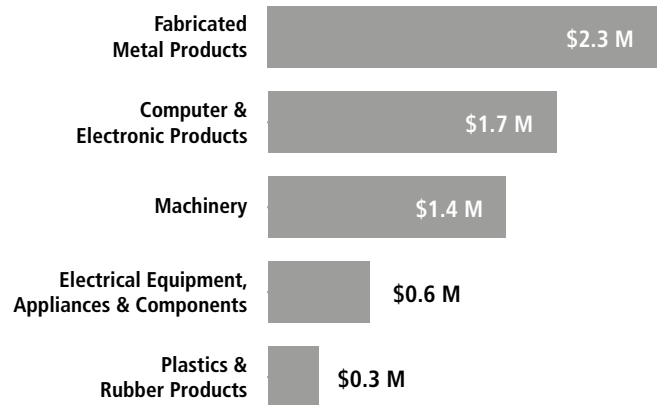

SWISS ECONOMIC IMPACT MAINE

Maine Residents of Swiss Descent: 2,147

Employment Supported by Foreign Affiliates 2019

Top Exports of Goods by Industry from Maine to Switzerland, 2021

Total Export Value of Goods = \$5.6 M

Top Imports of Goods by Industry from Switzerland to Maine, 2021

Total Import Value of Goods = \$18 M

Swiss Companies Located in Maine

Adecco	Nestlé
Chubb (ACE)	Syngenta
Clariant	UBS
Kardex	Zurich
Katadyn	
Lindt & Sprüngli	
Lonza	