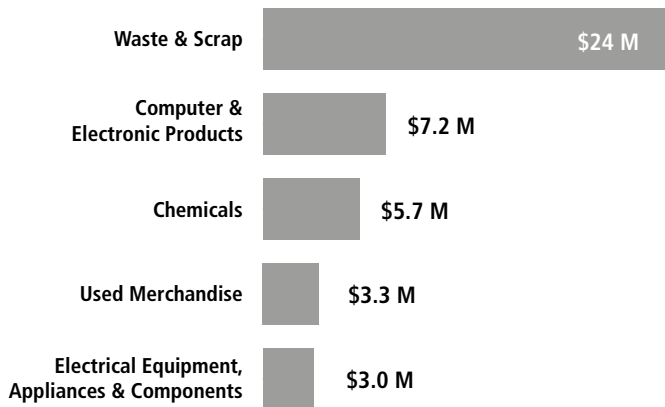

SWISS ECONOMIC IMPACT MARYLAND

Maryland Residents of Swiss Descent: 11,619

Employment Supported by Foreign Affiliates 2019

Top Exports of Goods by Industry from Maryland to Switzerland, 2021

Total Export Value of Goods = \$48 M

Top Imports of Goods by Industry from Switzerland to Maryland, 2021

Total Import Value of Goods = \$155 M

Swiss Companies Located in Maryland

- | | | | |
|----------------------|-------------------|----------------|------------|
| Adecco | Ferrum | Nestlé | WorldAware |
| Albert Uster Imports | Hoffmann-La Roche | Novartis | Zurich |
| Alcon | Kuehne+Nagel | Phoenix Mecano | |
| Biodenta | LafargeHolcim | Schindler | |
| Chubb (ACE) | Lindt & Sprüngli | SGS | |
| DK Contractors | Lonza | Syngenta | |
| Dufry | Nespresso | UBS | |