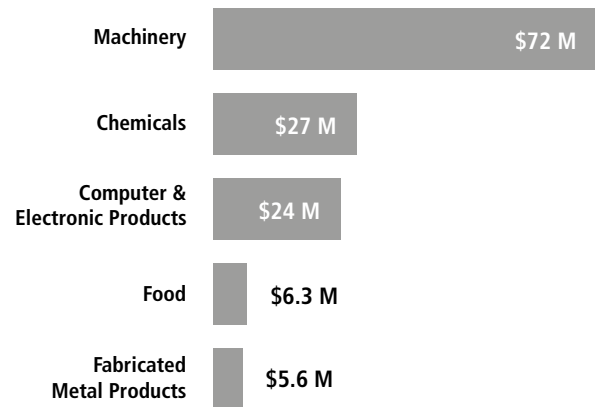

SWISS ECONOMIC IMPACT MARYLAND

Maryland Residents of Swiss Descent: 11,619

Employment Supported by Foreign Affiliates 2019

Top Exports of Goods by Industry from Maryland to Switzerland, 2021

Total Export Value of Goods = \$48 M

Top Imports of Goods by Industry from Switzerland to Maryland, 2021

Total Import Value of Goods = \$155 M

Swiss Companies Located in Maryland

- | | | | |
|----------------------|-------------------|----------------|------------|
| Adecco | Ferrum | Nestlé | WorldAware |
| Albert Uster Imports | Hoffmann-La Roche | Novartis | Zurich |
| Alcon | Kuehne+Nagel | Phoenix Mecano | |
| Biodenta | LafargeHolcim | Schindler | |
| Chubb (ACE) | Lindt & Sprüngli | SGS | |
| DK Contractors | Lonza | Syngenta | |
| Dufry | Nespresso | UBS | |