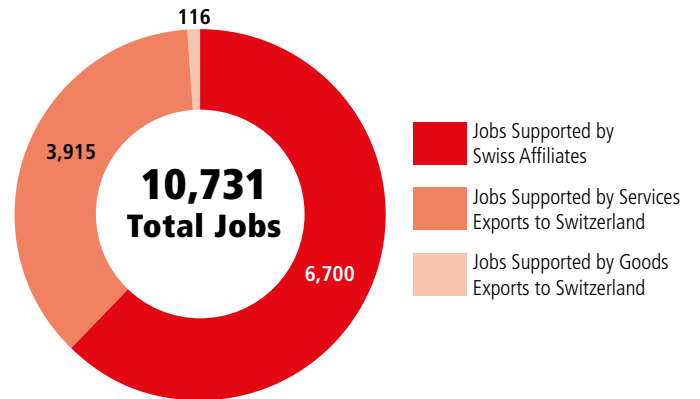

SWISS ECONOMIC IMPACT MARYLAND

Maryland Residents of Swiss Descent: 11,619

Employment Supported by Foreign Affiliates 2019

Top Exports of Goods by Industry from Maryland to Switzerland, 2021

Total Export Value of Goods = \$48 M

Top Imports of Goods by Industry from Switzerland to Maryland, 2021

Total Import Value of Goods = \$155 M

Swiss Companies Located in Maryland

- | | | | |
|----------------------|-------------------|----------------|------------|
| Adecco | Ferrum | Nestlé | WorldAware |
| Albert Uster Imports | Hoffmann-La Roche | Novartis | Zurich |
| Alcon | Kuehne+Nagel | Phoenix Mecano | |
| Biodenta | LafargeHolcim | Schindler | |
| Chubb (ACE) | Lindt & Sprüngli | SGS | |
| DK Contractors | Lonza | Syngenta | |
| Dufry | Nespresso | UBS | |