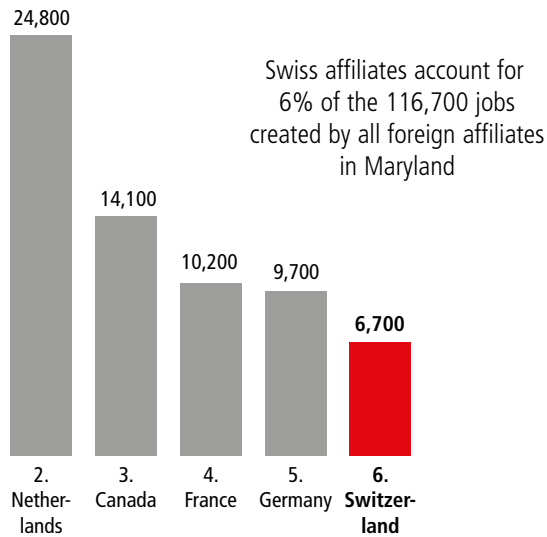

SWISS ECONOMIC IMPACT MARYLAND

Maryland Residents of Swiss Descent: 11,619

Employment Supported by Foreign Affiliates 2019

Top Exports of Goods by Industry from Maryland to Switzerland, 2021

Total Export Value of Goods = \$48 M

Top Imports of Goods by Industry from Switzerland to Maryland, 2021

Total Import Value of Goods = \$155 M

Swiss Companies Located in Maryland

- | | | | |
|----------------------|-------------------|----------------|------------|
| Adecco | Ferrum | Nestlé | WorldAware |
| Albert Uster Imports | Hoffmann-La Roche | Novartis | Zurich |
| Alcon | Kuehne+Nagel | Phoenix Mecano | |
| Biodenta | LafargeHolcim | Schindler | |
| Chubb (ACE) | Lindt & Sprüngli | SGS | |
| DK Contractors | Lonza | Syngenta | |
| Dufry | Nespresso | UBS | |