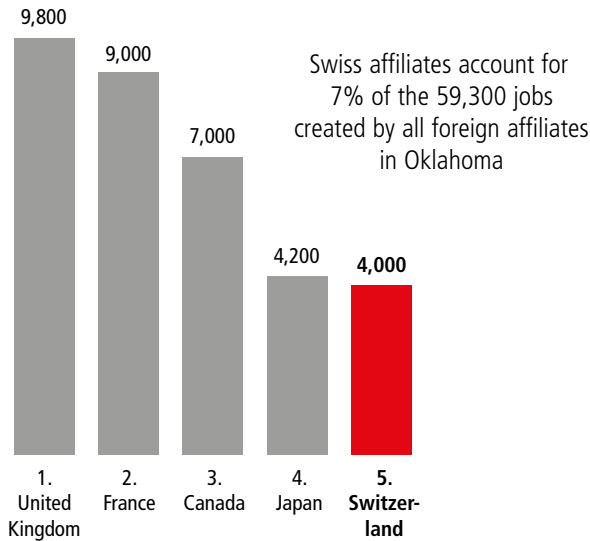

SWISS ECONOMIC IMPACT OKLAHOMA

Oklahoma Residents of Swiss Descent: 6,706

Employment Supported by Foreign Affiliates 2019

Top Exports of Goods by Industry from Oklahoma to Switzerland, 2021

Total Export Value of Goods = \$28 M

Top Imports of Goods by Industry from Switzerland to Oklahoma, 2021

Total Import Value of Goods = \$222 M

Swiss Companies Located in Oklahoma

ABB	Lindt & Sprüngli
ACRON	Nestlé
Adecco	Oerlikon
Andreae Filters	Schindler SGS
Bernina	Swissport
Chubb (ACE)	Syngenta
Clariant	UBS
Endress+Hauser	Weatherford
Georg Fischer	Zurich
Kuehne+Nagel	
LafargeHolcim	