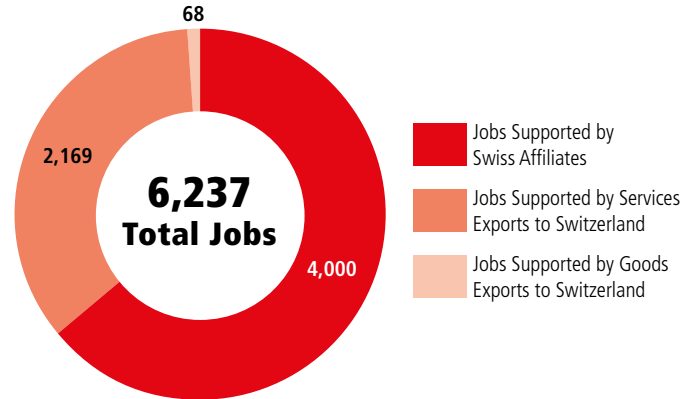

SWISS ECONOMIC IMPACT OKLAHOMA

Oklahoma Residents of Swiss Descent: 6,706

Employment Supported by Foreign Affiliates 2019

Top Exports of Goods by Industry from Oklahoma to Switzerland, 2021

Total Export Value of Goods = \$28 M

Top Imports of Goods by Industry from Switzerland to Oklahoma, 2021

Total Import Value of Goods = \$222 M

Swiss Companies Located in Oklahoma

ABB	Lindt & Sprüngli
ACRON	Nestlé
Adecco	Oerlikon
Andreae Filters	Schindler SGS
Bernina	Swissport
Chubb (ACE)	Syngenta
Clariant	UBS
Endress+Hauser	Weatherford
Georg Fischer	Zurich
Kuehne+Nagel	
LafargeHolcim	