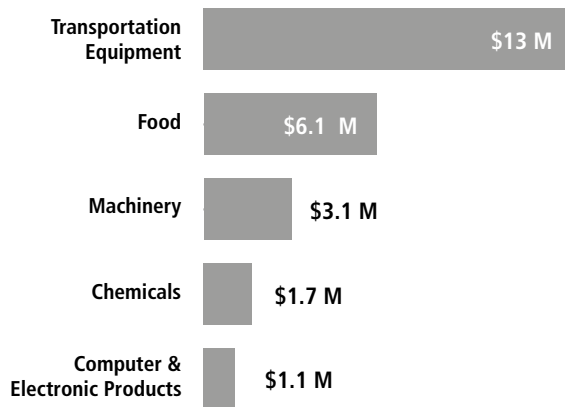

SWISS ECONOMIC IMPACT OKLAHOMA

Oklahoma Residents of Swiss Descent: 6,706

Employment Supported by Foreign Affiliates 2019

Top Exports of Goods by Industry from Oklahoma to Switzerland, 2021

Total Export Value of Goods = \$28 M

Top Imports of Goods by Industry from Switzerland to Oklahoma, 2021

Total Import Value of Goods = \$222 M

Swiss Companies Located in Oklahoma

ABB	Lindt & Sprüngli
ACRON	Nestlé
Adecco	Oerlikon
Andreae Filters	Schindler SGS
Bernina	Swissport
Chubb (ACE)	Syngenta
Clariant	UBS
Endress+Hauser	Weatherford
Georg Fischer	Zurich
Kuehne+Nagel	
LafargeHolcim	