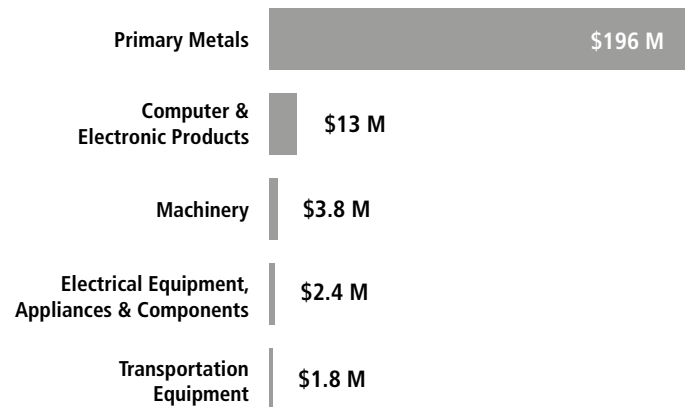

SWISS ECONOMIC IMPACT OKLAHOMA

Oklahoma Residents of Swiss Descent: 6,706

Employment Supported by Foreign Affiliates 2019

Top Exports of Goods by Industry from Oklahoma to Switzerland, 2021

Total Export Value of Goods = \$28 M

Top Imports of Goods by Industry from Switzerland to Oklahoma, 2021

Total Import Value of Goods = \$222 M

Swiss Companies Located in Oklahoma

ABB	Lindt & Sprüngli
ACRON	Nestlé
Adecco	Oerlikon
Andreae Filters	Schindler SGS
Bernina	Swissport
Chubb (ACE)	Syngenta
Clariant	UBS
Endress+Hauser	Weatherford
Georg Fischer	Zurich
Kuehne+Nagel	
LafargeHolcim	