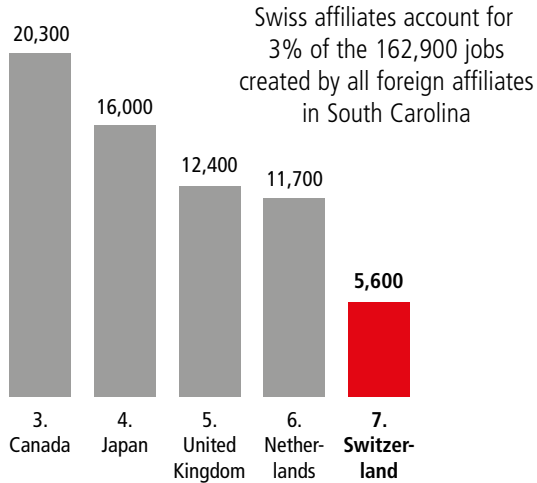

# SWISS ECONOMIC IMPACT SOUTH CAROLINA

South Carolina Residents of Swiss Descent: 8,029

## Employment Supported by Foreign Affiliates 2019

## Top Exports of Goods by Industry from South Carolina to Switzerland, 2021

Total Export Value of Goods = \$124 M