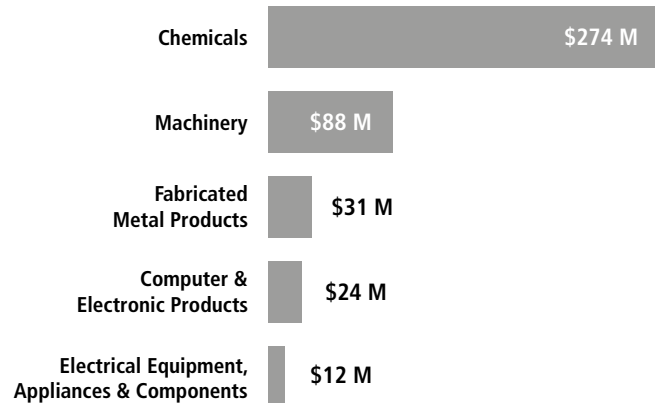

Top Imports of Goods by Industry from Switzerland to South Carolina, 2021

Total Import Value of Goods = $479 M

Swiss Companies Located in South Carolina

Adecco	Ionbond	Sika Stäubli
Aerolite	Kuehne+Nagel	Sukano Polymers
American Lamprecht Transport	LafargeHolcim	Sulzer
Autoneum	Lindt & Sprüngli	Swiss Krono
Chubb (ACE)	Lonza	Swiss Steel Group
Dufry	MSC	SYMTECH
EMS-Chemie	Nestlé	Syngenta
Foampartner	Oerlikon	TE Connectivity
Graf Metallic (Rieter)	Rieter	UBS
Hoffmann-La Roche	Sanitized	Zurich
	Schindler