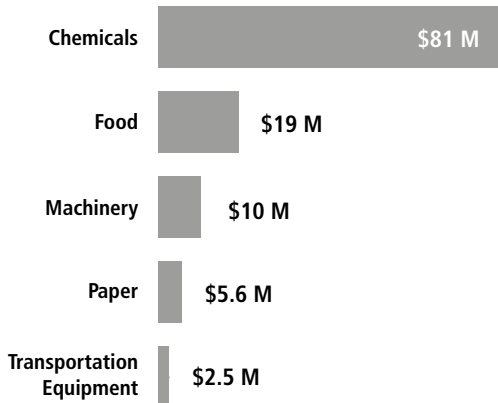

## Employment Supported by Foreign Affiliates 2019

## Top Exports of Goods by Industry from South Carolina to Switzerland, 2021

Total Export Value of Goods = \$124 M

## Top Imports of Goods by Industry from Switzerland to South Carolina, 2021

Total Import Value of Goods = \$479 M

## Swiss Companies Located in South Carolina

Adecco	Ionbond	Sika Stäubli
Aerolite	Kuehne+Nagel	Sukano Polymers
American Lamprecht Transport	LafargeHolcim	Sulzer
Autoneum	Lindt & Sprüngli	Swiss Krono
Chubb (ACE)	Lonza	Swiss Steel Group
Dufry	MSC	SYMTECH
EMS-Chemie	Nestlé	Syngenta
Foampartner	Oerlikon	TE Connectivity
Graf Metallic (Rieter)	Rieter	UBS
Hoffmann-La Roche	Sanitized	Zurich
	Schindler	