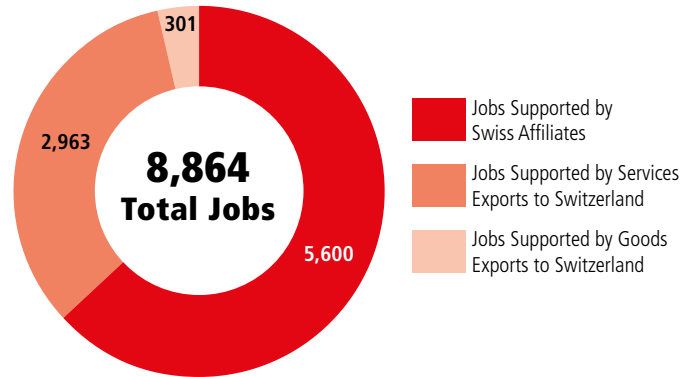

# SWISS ECONOMIC IMPACT SOUTH CAROLINA

South Carolina Residents of Swiss Descent: 8,029

## Employment Supported by Foreign Affiliates 2019

## Top Exports of Goods by Industry from South Carolina to Switzerland, 2021

Total Export Value of Goods = \$124 M