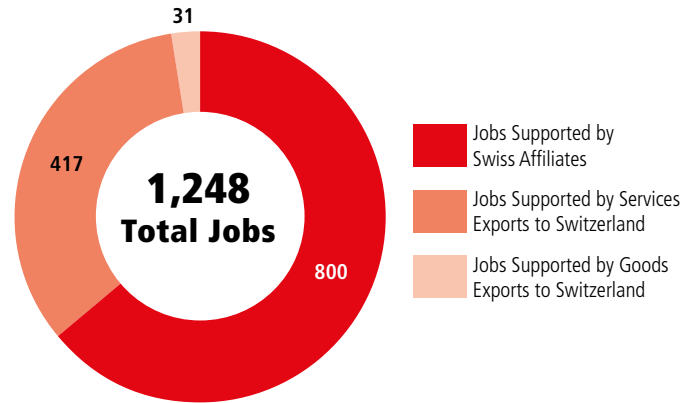

SWISS ECONOMIC IMPACT VERMONT

Vermont Residents of Swiss Descent: 1,733

Employment Supported by Foreign Affiliates 2019

Swiss affiliates account for 5% of the 15,100 jobs created by all foreign affiliates in Vermont

Top Exports of Goods by Industry from Vermont to Switzerland, 2021

Total Export Value of Goods = \$13 M

Top Imports of Goods by Industry from Switzerland to Vermont, 2021

Total Import Value of Goods = \$15 M