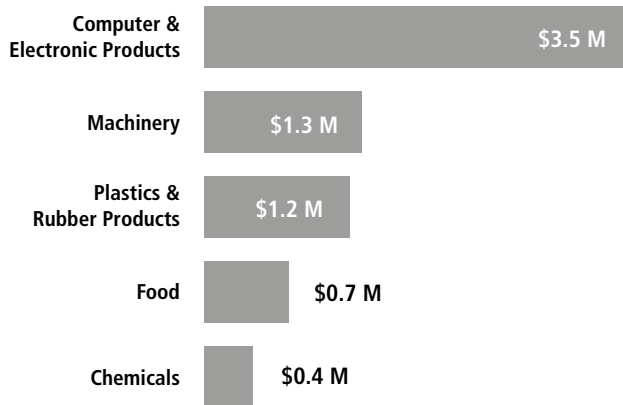

SWISS ECONOMIC IMPACT VERMONT

Vermont Residents of Swiss Descent: 1,733

Employment Supported by Foreign Affiliates 2019

Swiss affiliates account for 5% of the 15,100 jobs created by all foreign affiliates in Vermont

Top Exports of Goods by Industry from Vermont to Switzerland, 2021

Total Export Value of Goods = \$13 M

Top Imports of Goods by Industry from Switzerland to Vermont, 2021

Total Import Value of Goods = \$15 M