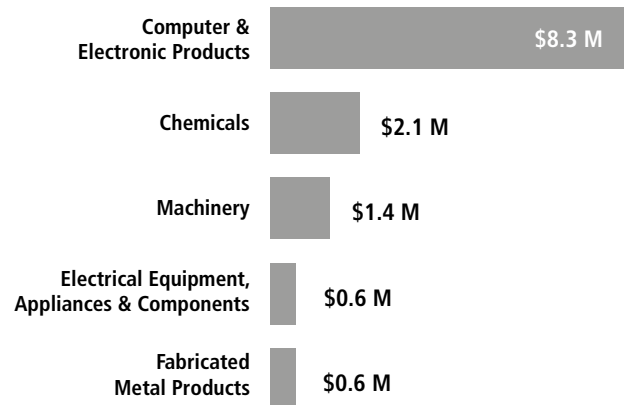

Top Exports of Goods by Industry from Vermont to Switzerland, 2021

Total Export Value of Goods = \$13 M

Top Imports of Goods by Industry from Switzerland to Vermont, 2021

Total Import Value of Goods = \$15 M