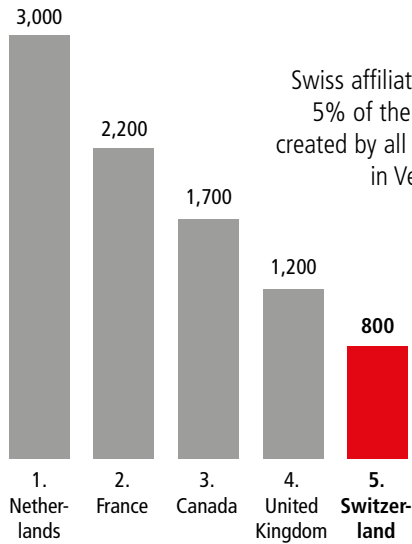

SWISS ECONOMIC IMPACT VERMONT

Vermont Residents of Swiss Descent: 1,733

Employment Supported by Foreign Affiliates 2019

Swiss affiliates account for 5% of the 15,100 jobs created by all foreign affiliates in Vermont

Top Exports of Goods by Industry from Vermont to Switzerland, 2021

Total Export Value of Goods = \$13 M

Top Imports of Goods by Industry from Switzerland to Vermont, 2021

Total Import Value of Goods = \$15 M