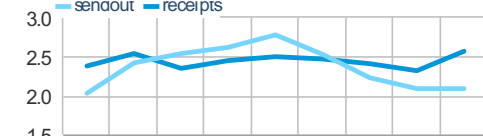

Southern California Gas (SoCalGas)

Daily natural gas receipts and sendout (billion cubic feet)