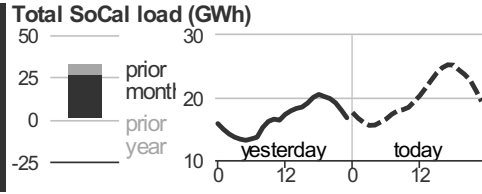

Southern California Daily Energy Report

U.S. Energy Information Administration
Dashboard last updated: July 15, 2024 | Summer edition

Total Southern California