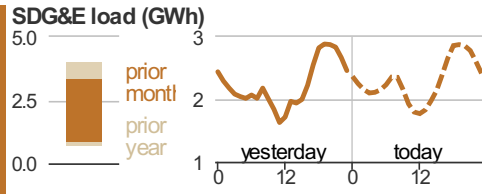

# Southern California Daily Energy Report

U.S. Energy Information Administration  
Dashboard last updated: July 15, 2024 | Summer edition

Total Southern California

SCE Southern California Edison

LADWP Los Angeles Department of Water and Power

SDG&E San Diego Gas and Electric

IID Imperial Irrigation District

Electricity price

Today \$38.95  
Previous \$62.98  
-38.15%

Natural gas price

Today \$1.77  
Previous \$2.50  
-29.20%