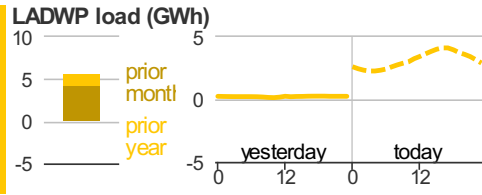

SDG&E San Diego Gas and Electric

IID Imperial Irrigation District

Electricity price

Today \$38.95  
Previous \$62.98  
-38.15%

Natural gas price

Today \$1.77  
Previous \$2.50  
-29.20%