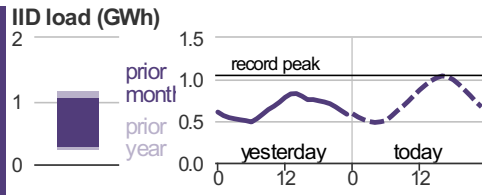

# Southern California Daily Energy Report

U.S. Energy Information Administration  
Dashboard last updated: July 15, 2024 | Summer edition

Total Southern California

SCE Southern California Edison

LADWP Los Angeles Department of Water and Power

SDG&E San Diego Gas and Electric

IID Imperial Irrigation District

Electricity price

Today \$38.95  
Previous \$62.98  
-38.15%

Natural gas price

Today \$1.77  
Previous \$2.50  
-29.20%