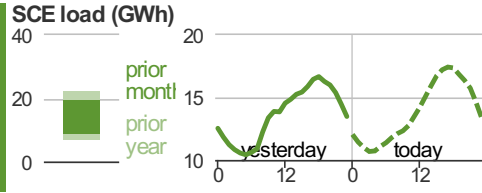

# Southern California Daily Energy Report

U.S. Energy Information Administration  
Dashboard last updated: July 15, 2024 | Summer edition

Total Southern California

SCE Southern California Edison

LADWP Los Angeles Department of Water and Power

SDG&E San Diego Gas and Electric

IID Imperial Irrigation District

Electricity price

Today \$38.95  
Previous \$62.98  
-38.15%

Natural gas price

Today \$1.77  
Previous \$2.50  
-29.20%