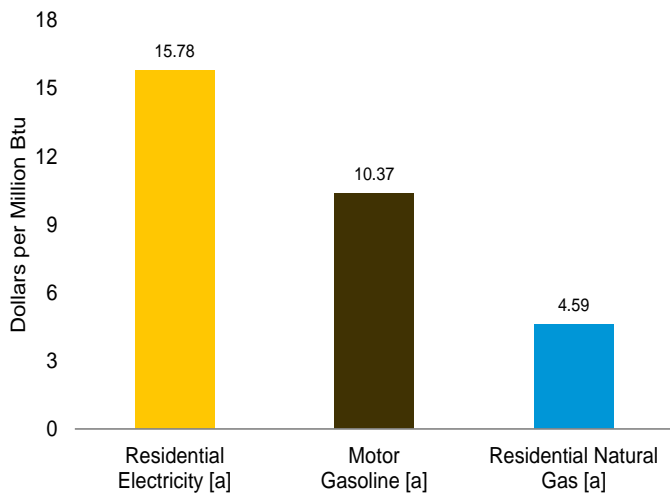

**Figure 1.6 Cost of Fuels to End Users In Real (1982-1984) Dollars**

Costs, 1960–2023

Costs, April 2024

Residential Electricity, [a] Monthly

Motor Gasoline, [a] Monthly

Residential Natural Gas, [a] Monthly

[a] Includes Taxes.

[b] Excludes Taxes.

Note: See "Real Dollars" in Glossary.

Web Page: <http://www.eia.gov/totalenergy/data/monthly/#summary>.

Source: Tables 1.6.