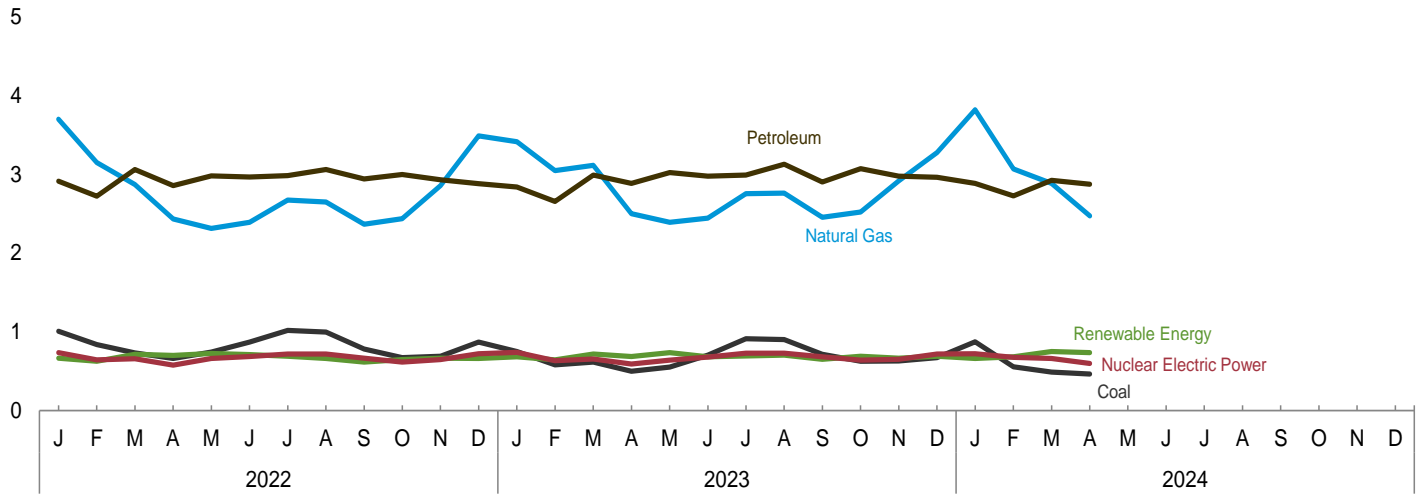

Figure 1.3 Primary Energy Consumption

(Quadrillion Btu)

By Source, [a] 1949–2023

By Source, [a] Monthly

Total, January–April

By Source, [a] April 2024

[a] Small quantities of net imports of coal coke and electricity are not shown.
 Web Page: <http://www.eia.gov/totalenergy/data/monthly/#summary>.
 Source: Table 1.3.