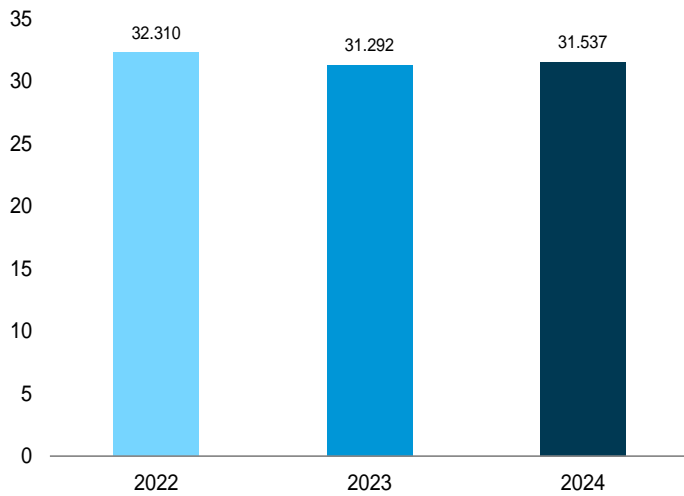

Figure 1.3 Primary Energy Consumption

(Quadrillion Btu)

By Source, [a] 1949–2023

By Source, [a] Monthly

Total, January–April

By Source, [a] April 2024

[a] Small quantities of net imports of coal coke and electricity are not shown.
 Web Page: <http://www.eia.gov/totalenergy/data/monthly/#summary>.
 Source: Table 1.3.