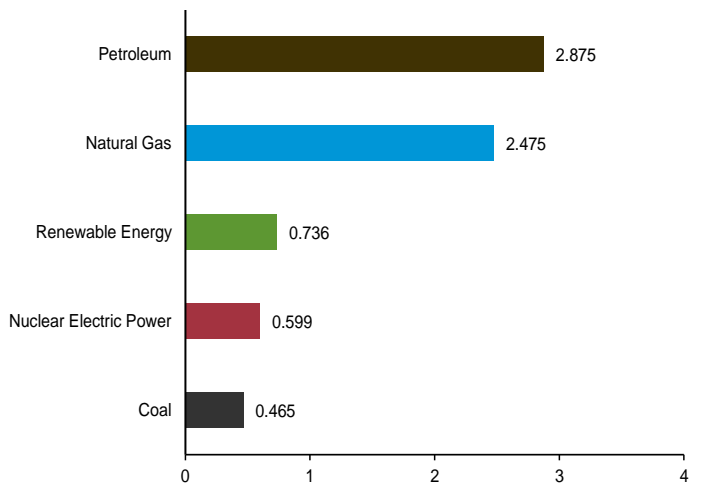

Figure 1.3 Primary Energy Consumption

(Quadrillion Btu)

By Source, [a] 1949–2023

By Source, [a] Monthly

Total, January–April

By Source, [a] April 2024

[a] Small quantities of net imports of coal coke and electricity are not shown.
 Web Page: <http://www.eia.gov/totalenergy/data/monthly/#summary>.
 Source: Table 1.3.