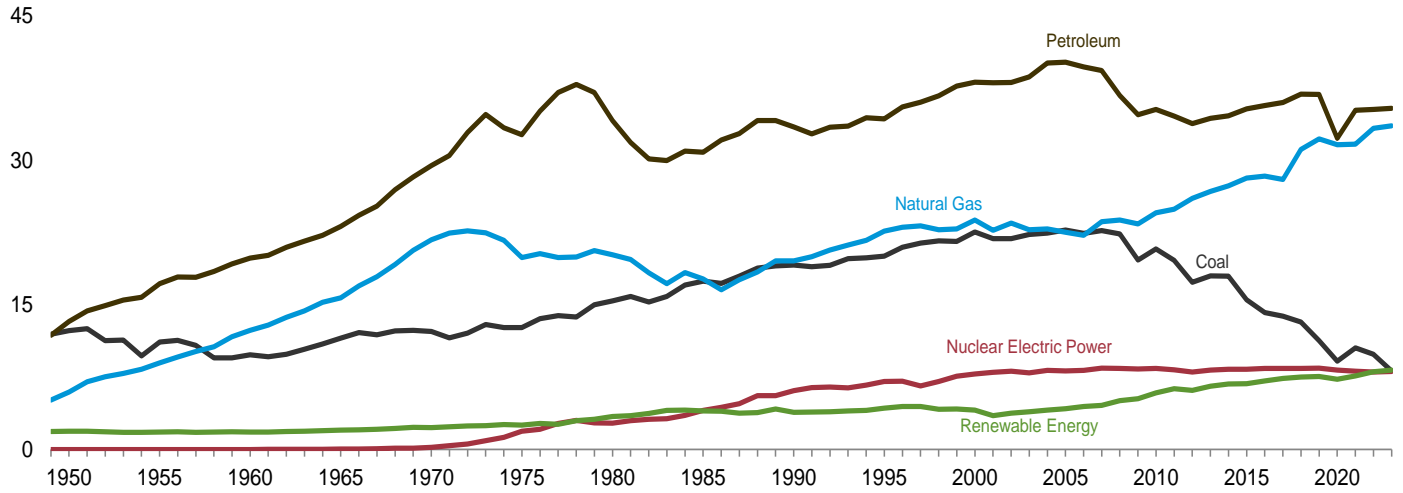

Figure 1.3 Primary Energy Consumption

(Quadrillion Btu)

By Source, [a] 1949–2023

By Source, [a] Monthly

Total, January–April

By Source, [a] April 2024

[a] Small quantities of net imports of coal coke and electricity are not shown.
 Web Page: <http://www.eia.gov/totalenergy/data/monthly/#summary>.
 Source: Table 1.3.