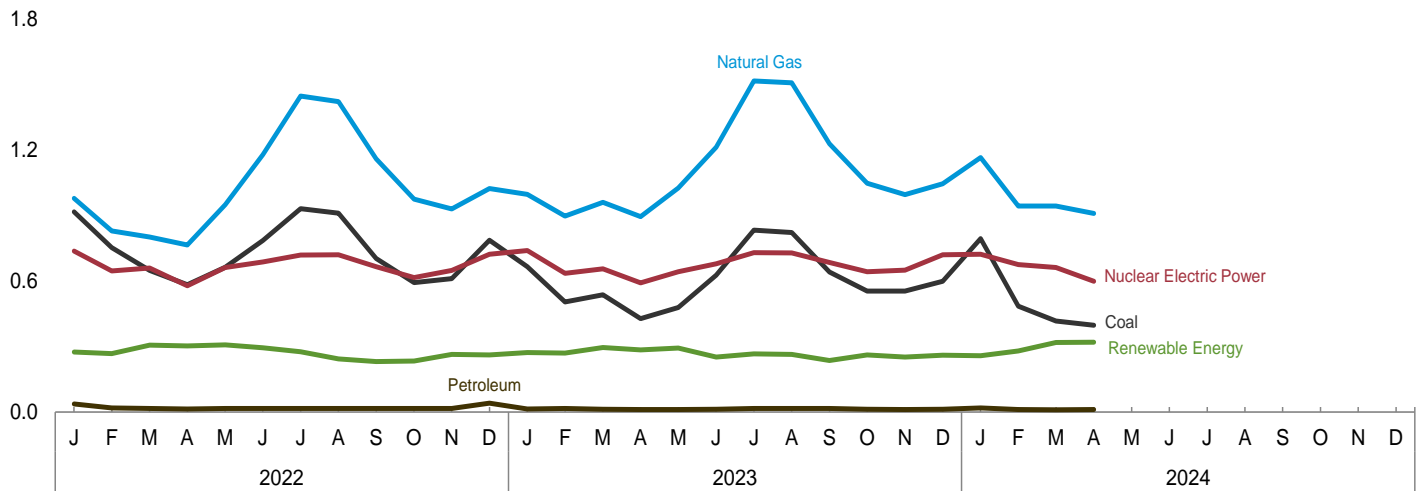

Figure 2.6 Electric Power Sector Energy Consumption

(Quadrillion Btu)

By Major Source, 1949–2023

By Major Source, Monthly

Total, January–April

By Major Source, April 2024

Web Page: <http://www.eia.gov/totalenergy/data/monthly/#consumption>.
Source: Table 2.6.