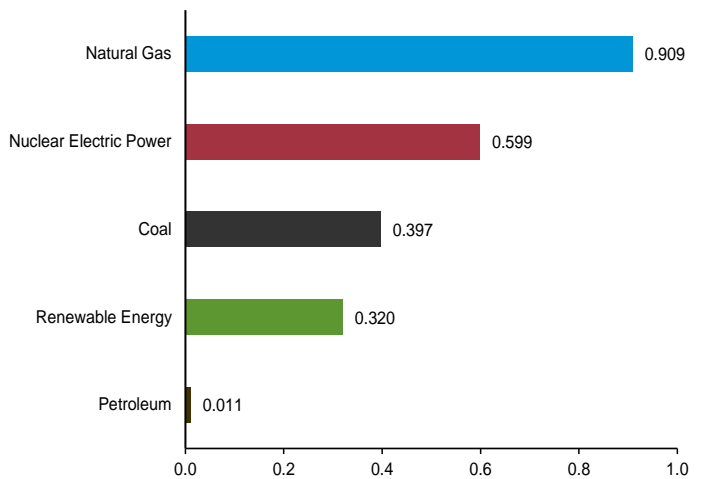

Figure 2.6 Electric Power Sector Energy Consumption

(Quadrillion Btu)

By Major Source, 1949–2023

By Major Source, Monthly

Total, January–April

By Major Source, April 2024

Web Page: <http://www.eia.gov/totalenergy/data/monthly/#consumption>.
Source: Table 2.6.