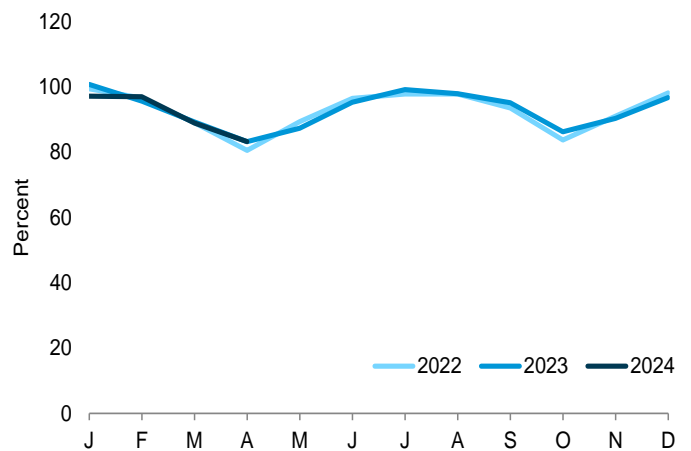

Figure 8.1 Nuclear Energy Overview

Electricity Net Generation, 1957–2023

Nuclear Share of Electricity Net Generation, 1957–2023

Nuclear Electricity Net Generation—April

Capacity Factor, Monthly

Web Page: <http://www.eia.gov/totalenergy/data/monthly/#nuclear>.

Sources: Tables 7.2a and 8.1.