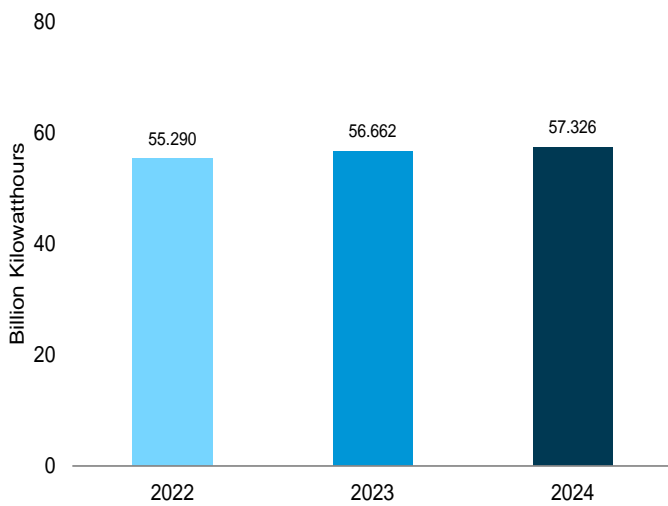

Figure 8.1 Nuclear Energy Overview

Electricity Net Generation, 1957–2023

Nuclear Share of Electricity Net Generation, 1957–2023

Nuclear Electricity Net Generation—April

Capacity Factor, Monthly

Web Page: <http://www.eia.gov/totalenergy/data/monthly/#nuclear>.

Sources: Tables 7.2a and 8.1.