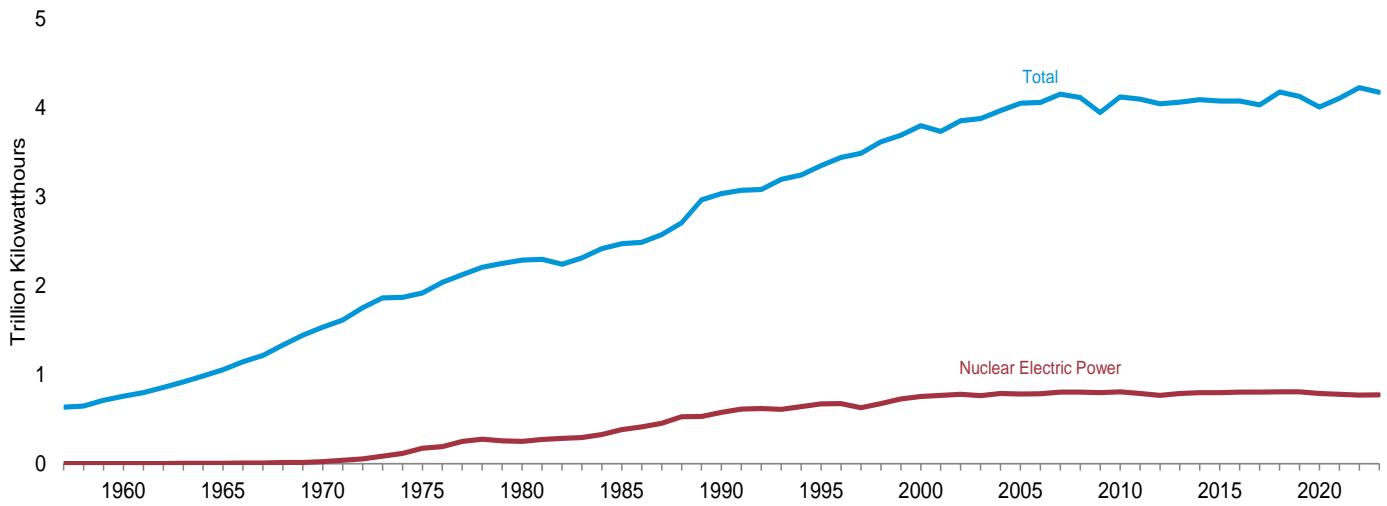

Figure 8.1 Nuclear Energy Overview

Electricity Net Generation, 1957–2023

Nuclear Share of Electricity Net Generation, 1957–2023

Nuclear Electricity Net Generation—April

Capacity Factor, Monthly

Web Page: <http://www.eia.gov/totalenergy/data/monthly/#nuclear>.

Sources: Tables 7.2a and 8.1.