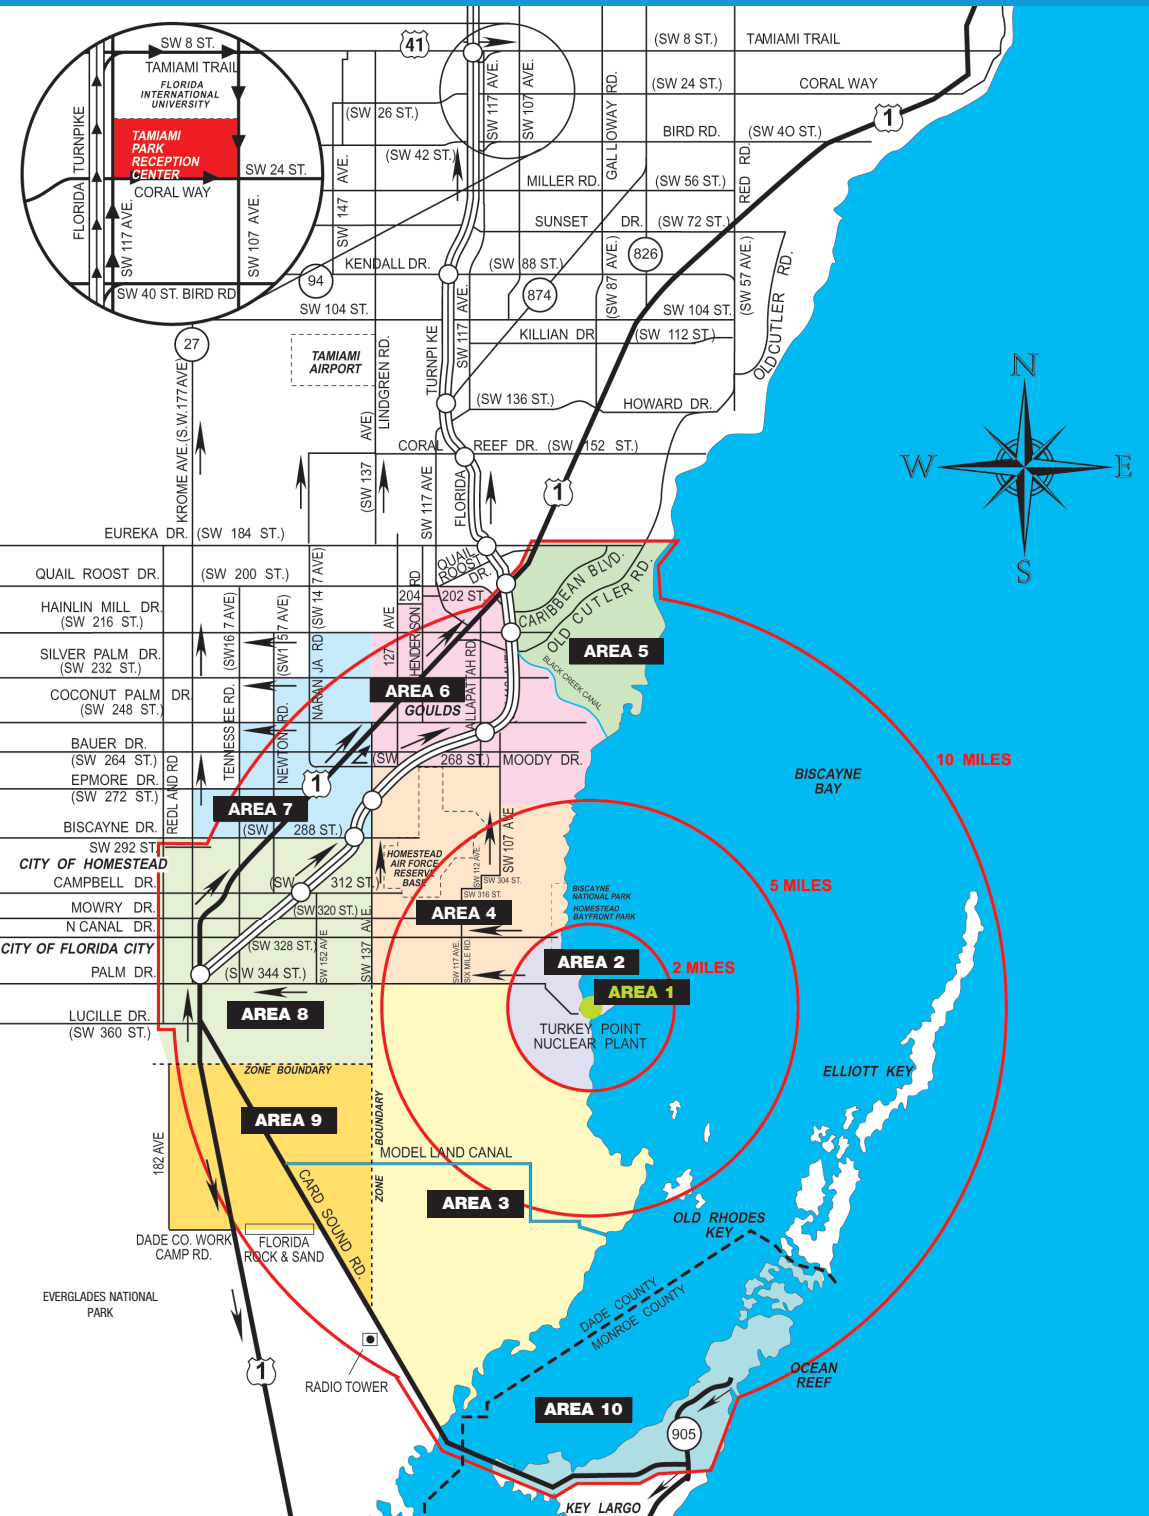

Important Safety Information for Neighbors

TURKEY POINT NUCLEAR PLANT

Power Plant 10-Mile Radius and Evacuation Areas

WHAT TO DO IN CASE OF AN EMERGENCY AT THE TURKEY POINT NUCLEAR PLANT:

Sirens will sound | Tune to local media | Monitor media outlets
Prepare to follow instructions from local officials

HOW TO PREPARE

Go to [FPL.com/TurkeyPointEmergency](https://www.fpl.com/TurkeyPointEmergency) to learn how to prepare for an emergency:

- » How to shelter in place.
- » What to pack if you need to evacuate.
- » What roads to take during an evacuation.
- » School relocation information.