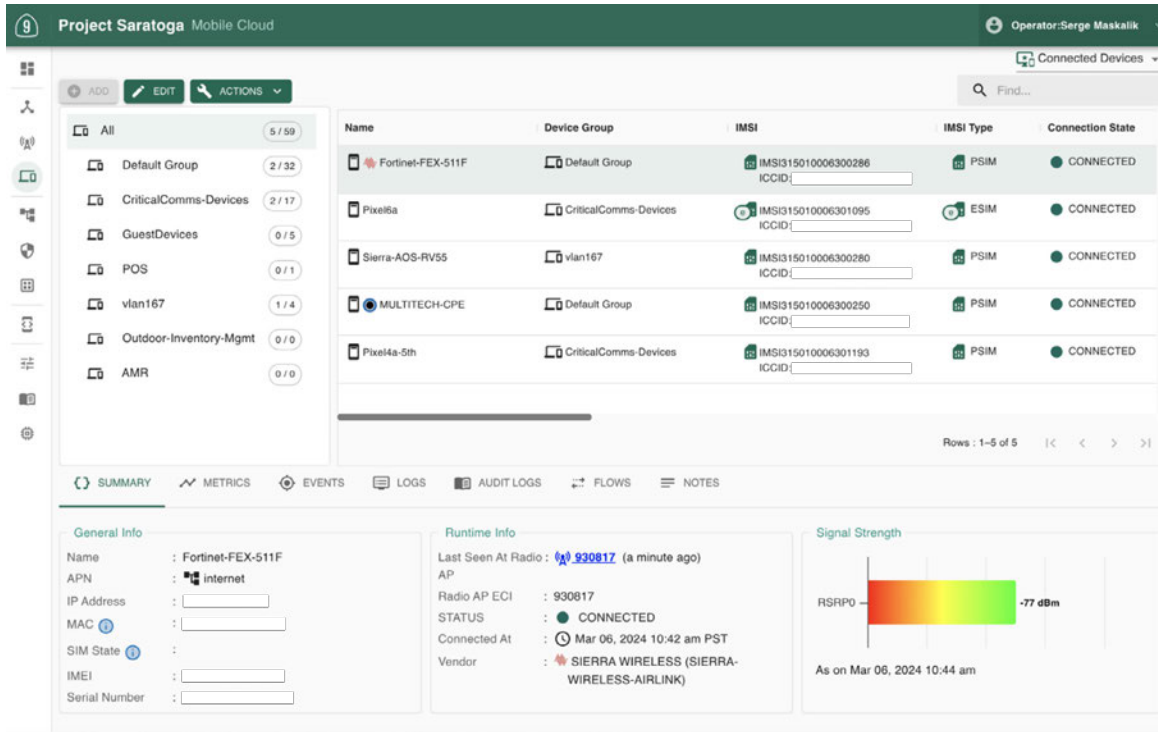

Video Surveillance

FortiExtender gateways are deployed to enable secure access and extension of the enterprise LAN to indoor and outdoor IP cameras. These cameras must be directly reachable from the video analytics application on the LAN. The surveillance VMZ quickly extends the security VLAN directly to the IP cameras connected via FortiExtender. Everywhere mobile coverage and FortiExtender mean cameras can be placed wherever needed.

Supply Chain

Connectivity for inventory management devices must extend from the shop floor to the shipping yard. While Citizens Broadband Radio Service (CBRS) native devices are gradually added to device fleets, FortiExtender can connect Wi-Fi-only devices wherever coverage is needed. Existing customers have leveraged this capability to connect temporary tents outside their main buildings, simply and quickly extending all critical services where needed during high-volume periods.