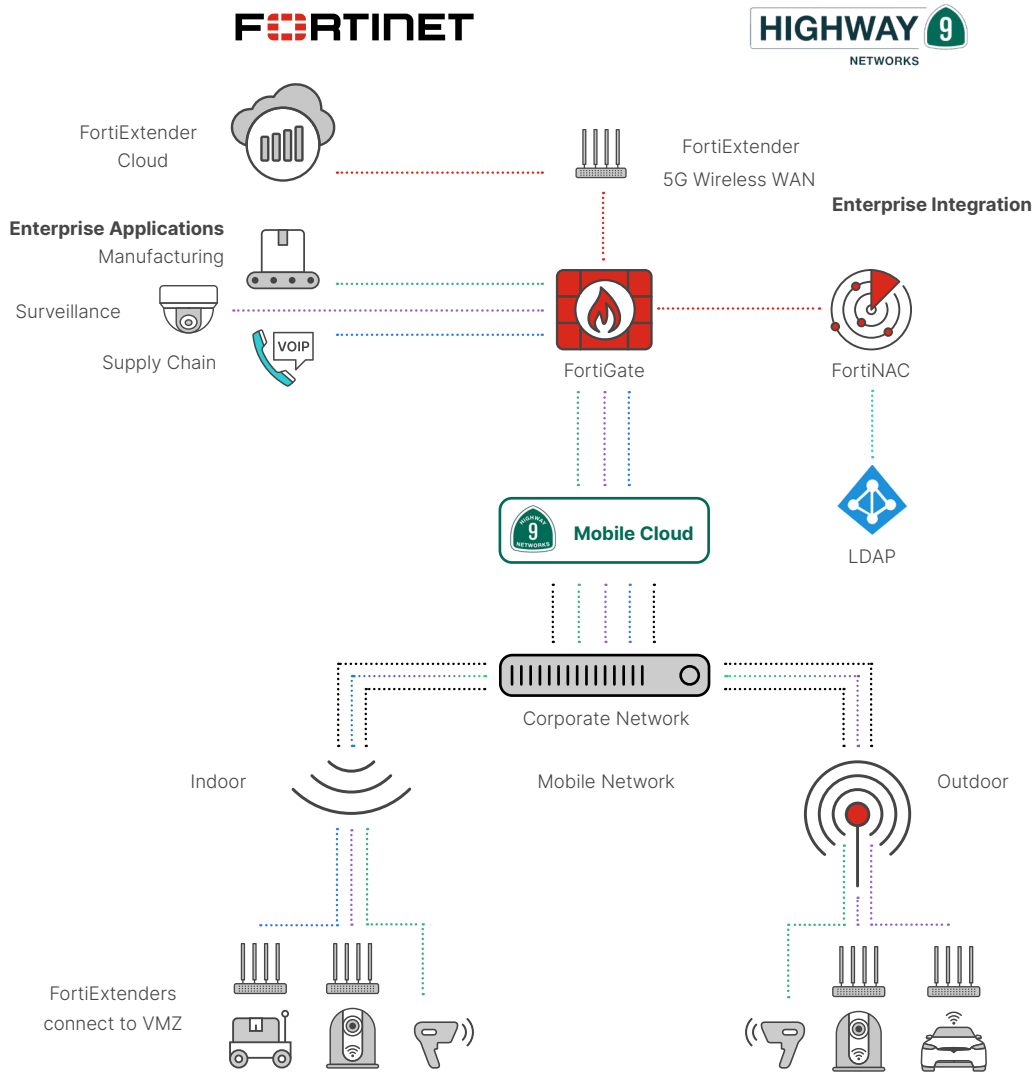

Solution Components

- Highway 9 Mobile Cloud
- Fortinet FortiExtender 5G/LTE gateways

Solution Benefits

- Simplified deployment and management of private cellular networks
- Expanded connectivity and coverage in security-sensitive environments
- Detailed logging, reporting, and AI-powered insights for the mobile infrastructure
- Seamless integration with existing enterprise network and security policies

Solution Integration

Figure 1: Fortinet and Highway 9 Mobile Cloud for Industry 4.0

The diagram above shows the Fortinet and Highway 9 solution in action in a combined warehouse and manufacturing environment. FortiExtender connects devices to three Virtual Mobility Zones (VMZ) provided by Mobile Cloud.

Joint Use Cases

Manufacturing

AGVs are deployed in industrial facilities to move everything from individual boxes to whole containers. Connecting these vehicles via FortiExtender to the Automated Guided Vehicle (AGV) Telemetry Virtual Mobility Zone delivers reliable mobility and the flexibility to extend the network directly to the myriad sensors and control plane elements in every AGV.

Video Surveillance

FortiExtender gateways are deployed to enable secure access and extension of the enterprise LAN to indoor and outdoor IP cameras. These cameras must be directly reachable from the video analytics application on the LAN. The surveillance VMZ quickly extends the security VLAN directly to the IP cameras connected via FortiExtender. Everywhere mobile coverage and FortiExtender mean cameras can be placed wherever needed.