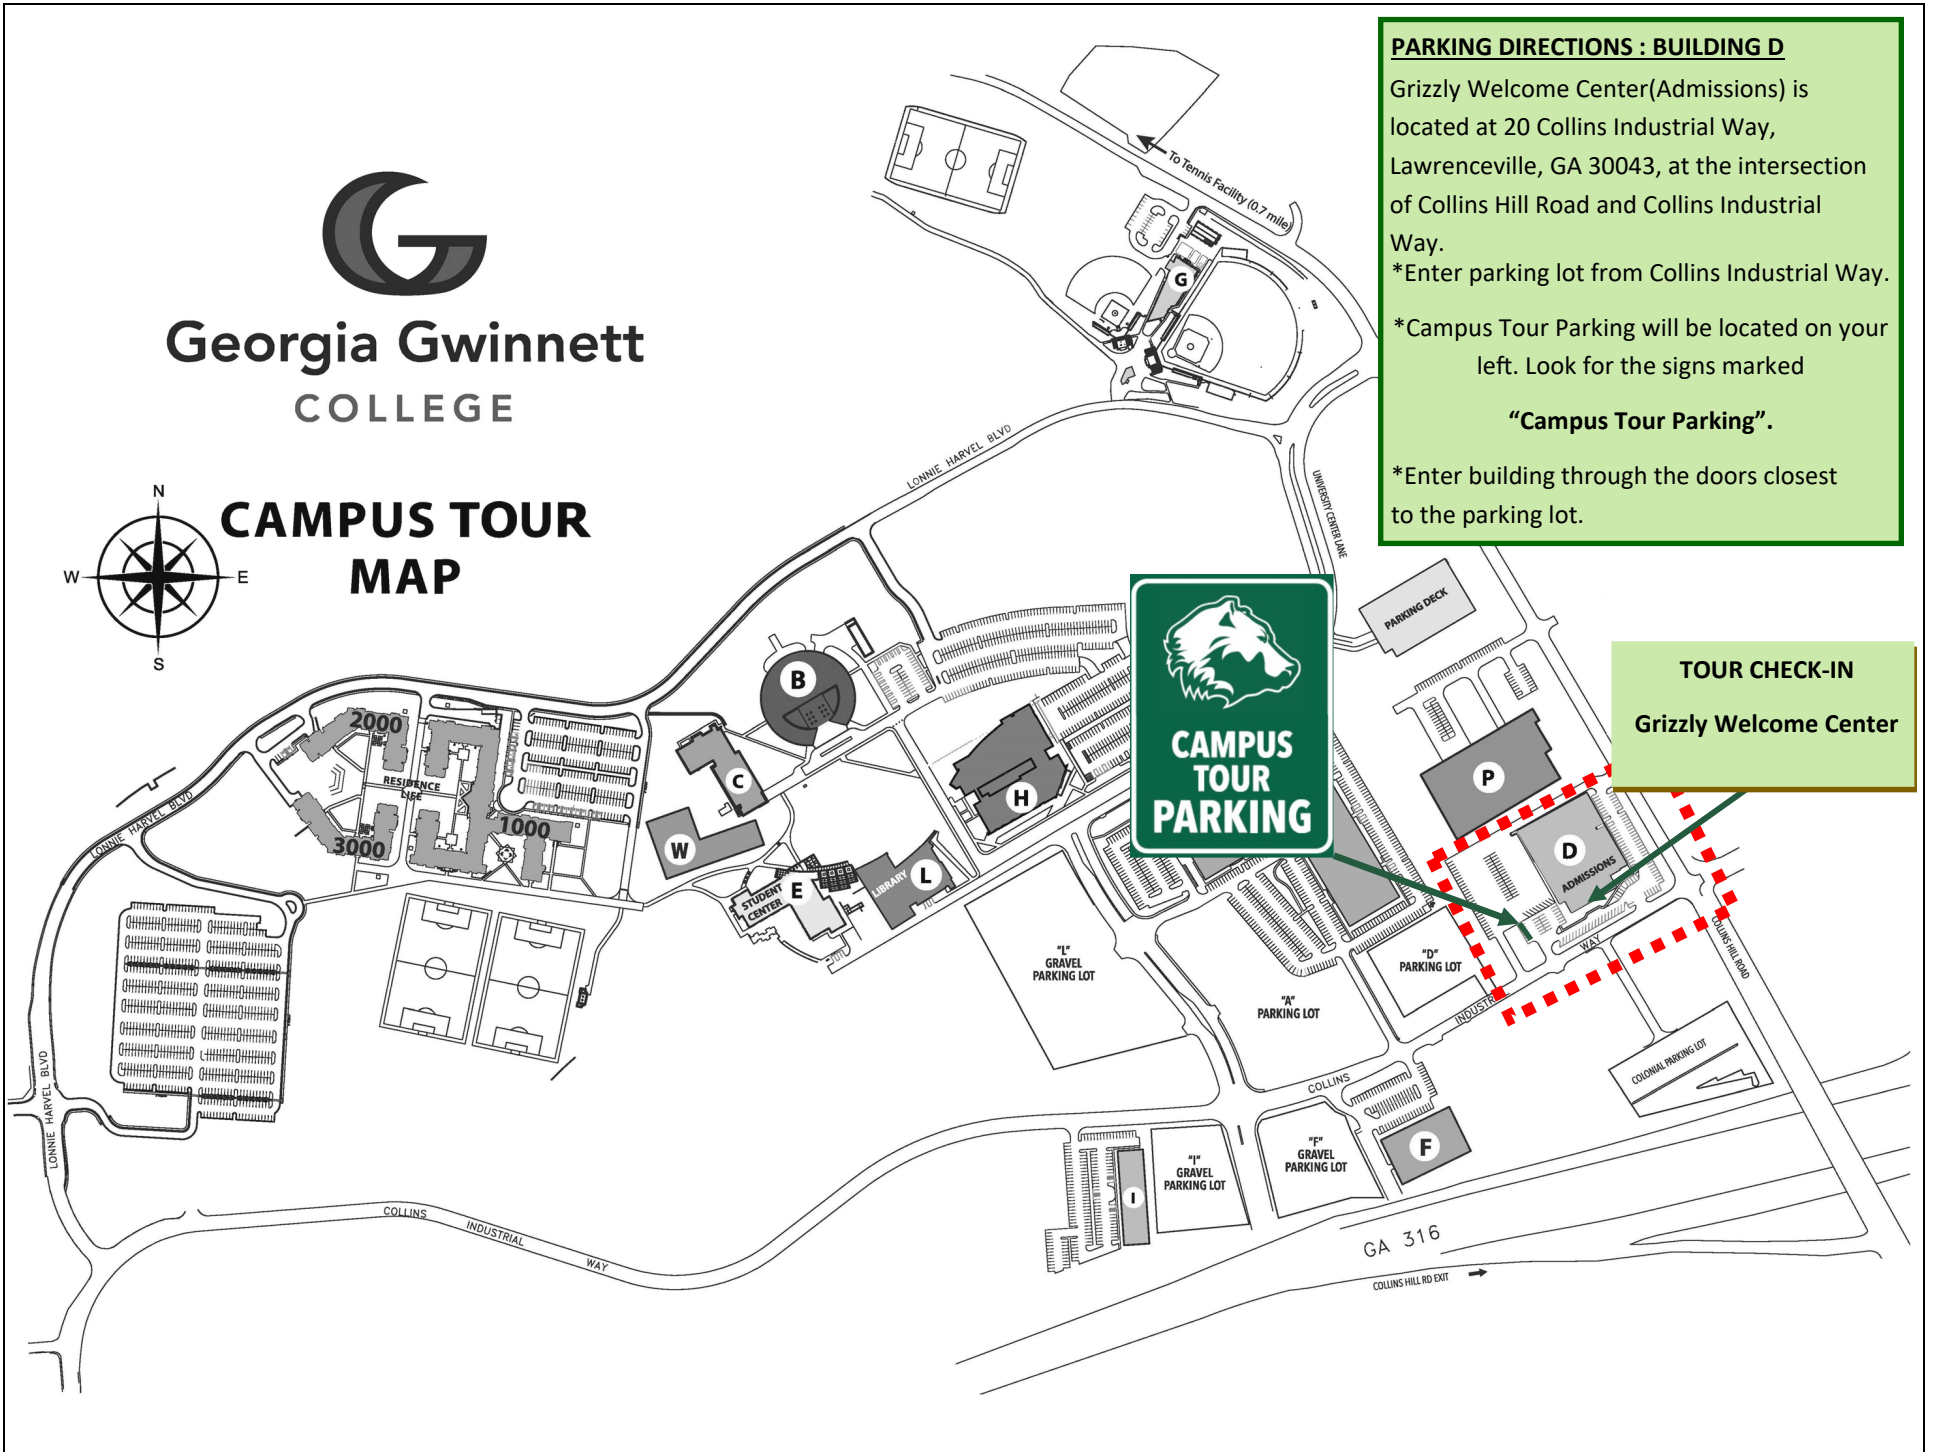

Georgia Gwinnett COLLEGE

CAMPUS TOUR MAP

PARKING DIRECTIONS : BUILDING D

Grizzly Welcome Center(Admissions) is located at 20 Collins Industrial Way, Lawrenceville, GA 30043, at the intersection of Collins Hill Road and Collins Industrial Way.

*Enter parking lot from Collins Industrial Way.

*Campus Tour Parking will be located on your left. Look for the signs marked

“Campus Tour Parking”.

*Enter building through the doors closest to the parking lot.

TOUR CHECK-IN
Grizzly Welcome Center

GA 316

COLLINS HILL RD EXIT