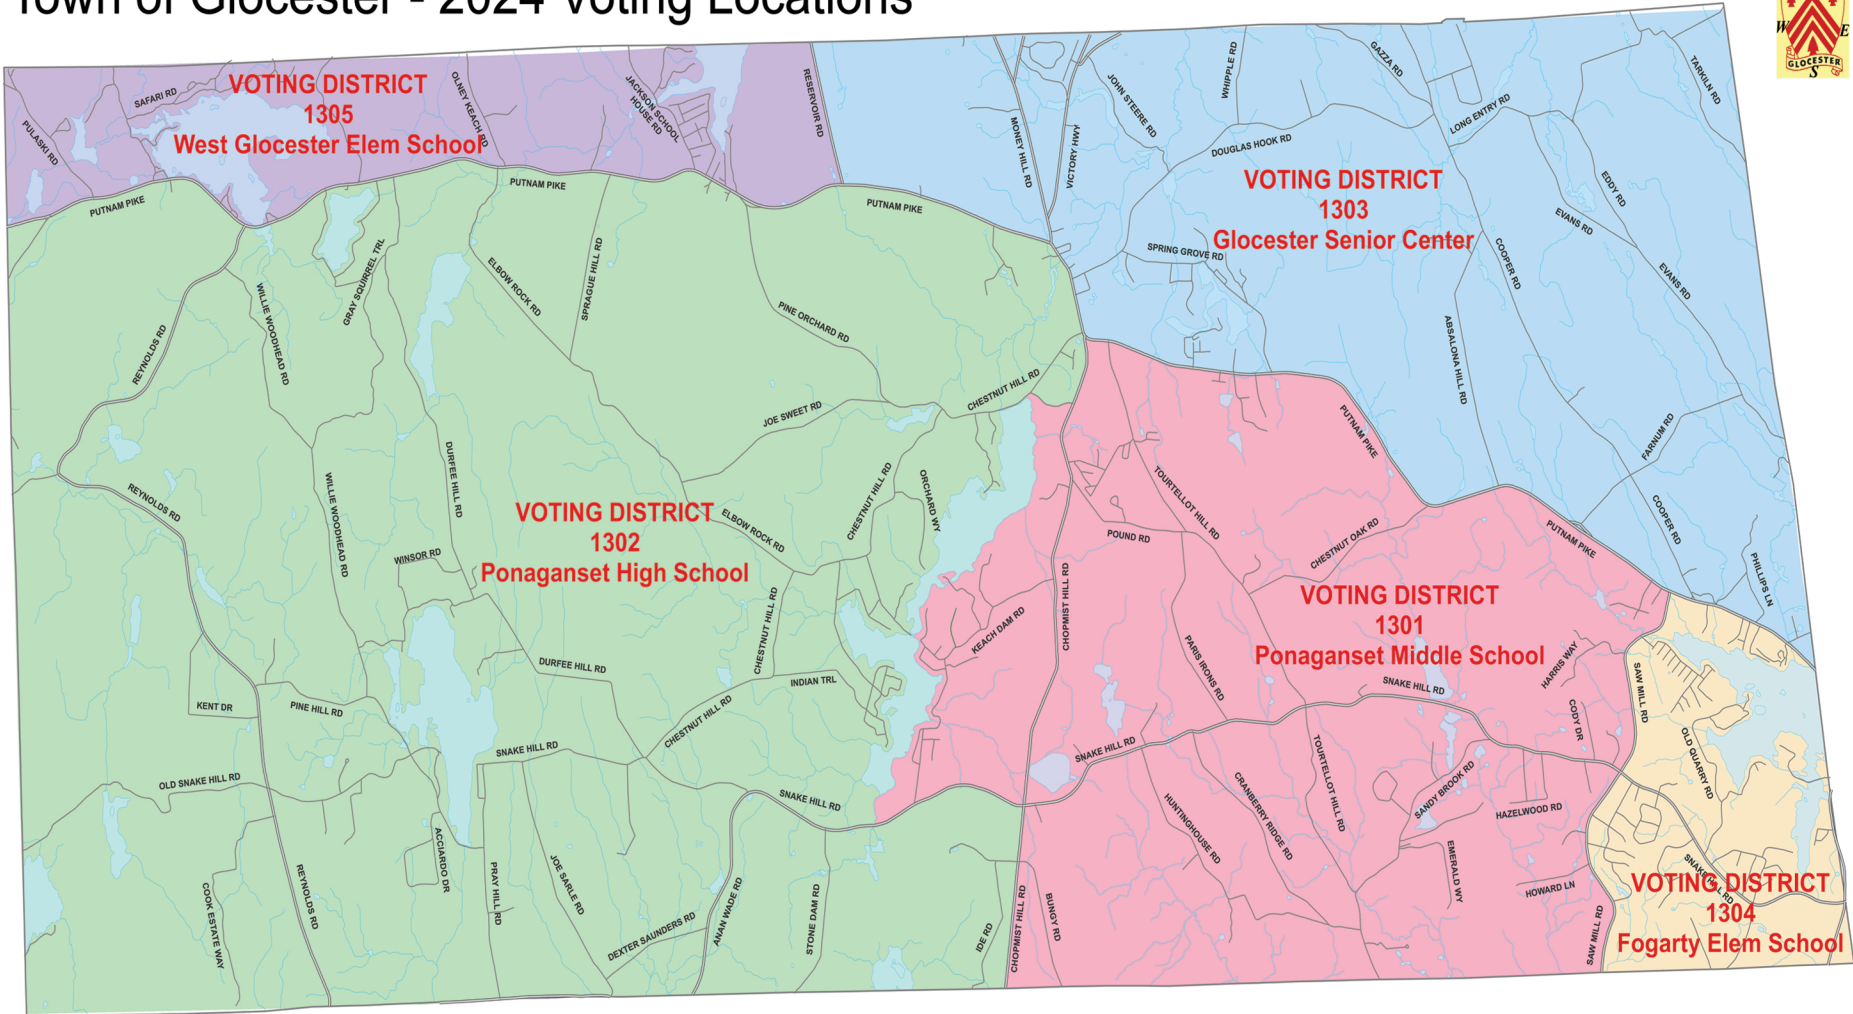

# Town of Glocester - 2024 Voting Locations

## Primary Election - September 10, 2024

Polls Open 7:00 A.M.  
Polls Close 8:00 P.M.

- 1301 - Glocester Senior Center – 1210 Putnam Pike
- 1302 - Glocester Senior Center – 1210 Putnam Pike
- 1303 - Glocester Senior Center – 1210 Putnam Pike
- 1304 - Fogarty Elementary School – 736 Snake Hill Road
- 1305 - West Glocester Elementary School – 111 Reynolds Road

## General Election - November 5, 2024

Polls Open 7:00 A.M.  
Polls Close 8:00 P.M.

- 1301 - Ponaganset Middle School – 7 Rustic Hill Road
- 1302 - Ponaganset High School – 137 Anan Wade Road
- 1303 - Glocester Senior Center – 1210 Putnam Pike
- 1304 - Fogarty Elementary School – 736 Snake Hill Road
- 1305 - West Glocester Elementary School – 111 Reynolds Road