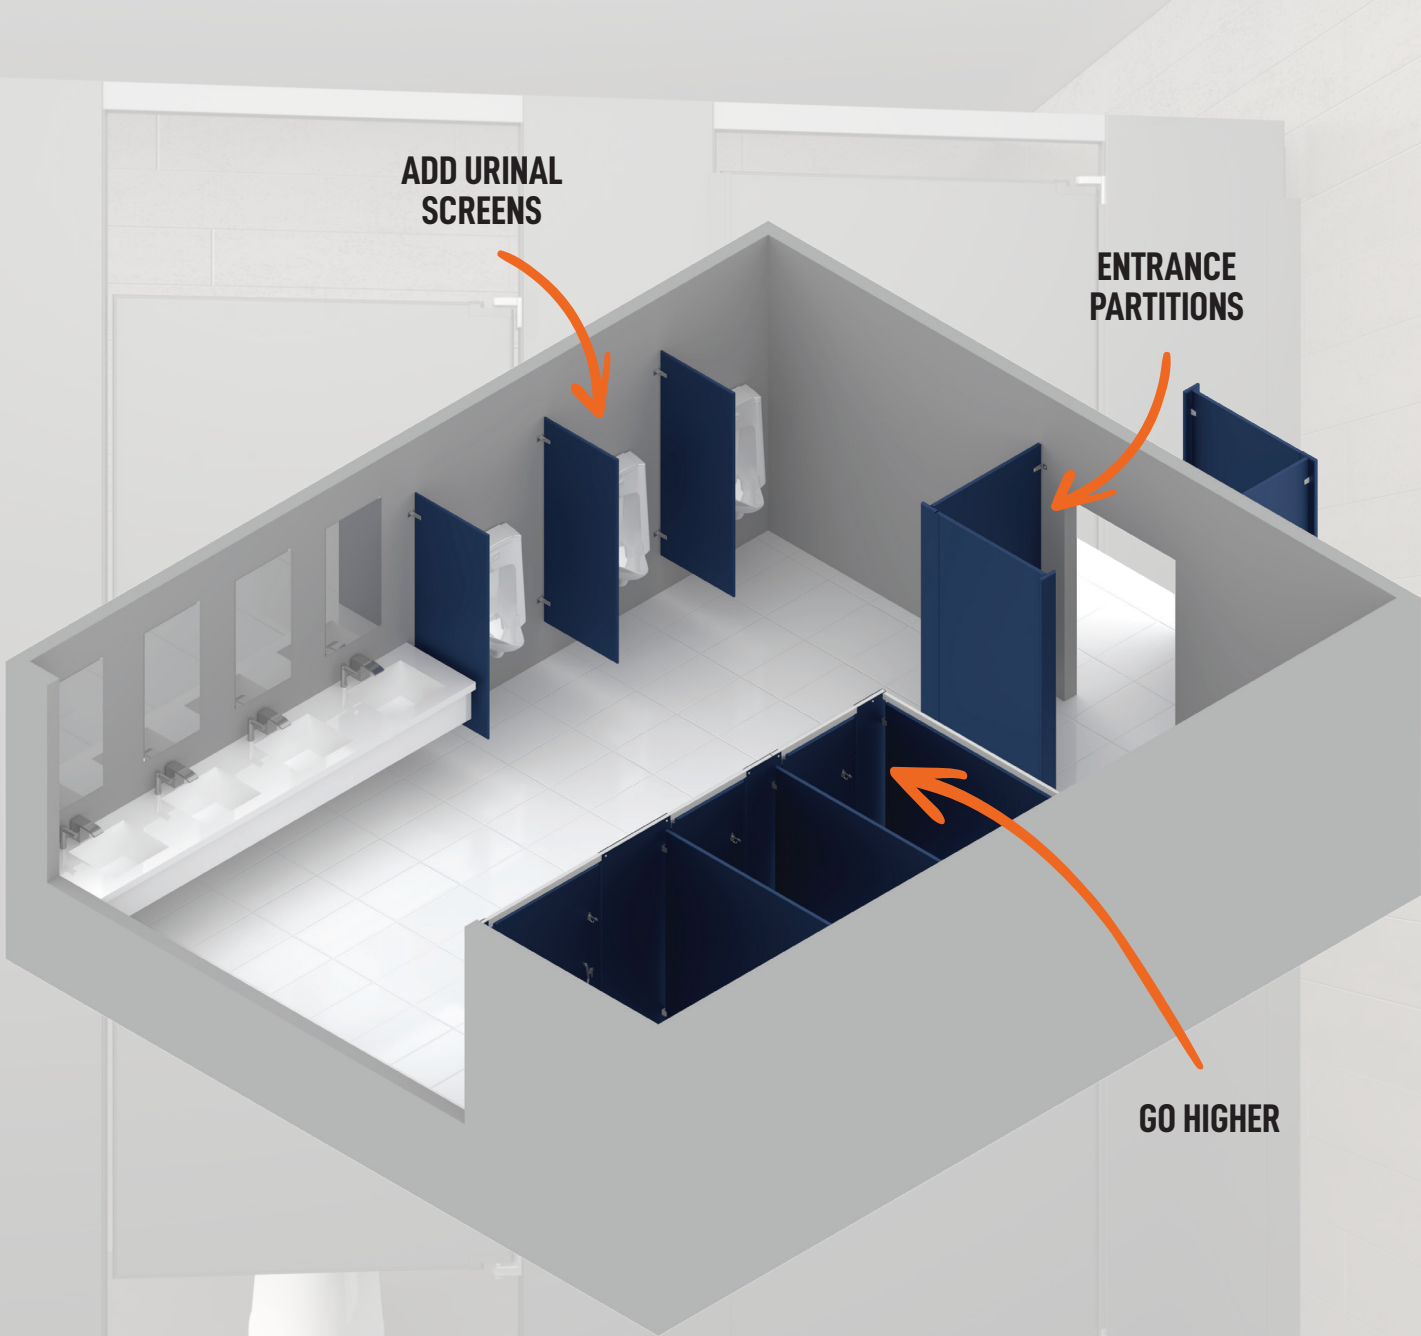

Privacy Reimagined

BUILD PHYSICAL DISTANCING INTO EXISTING RESTROOMS

We Have You Covered

HADRIAN'S PRIVACY SOLUTIONS MAKE IT EASY AND COST EFFECTIVE TO UPGRADE ANY RESTROOM TO THE NEXT LEVEL.

ENTRANCE PARTITIONS

- Remove entrance doors and eliminate primary touch point
- Privacy partitions obstruct line of sight into the restroom
- Ensure maximum privacy even without entrance doors

GO HIGHER

- Extend the height of existing toilet partitions up to 92" high
- Provide greater division and safety between units
- Remove all sightline gaps with full-height continuous stop and hinge side filler

URINAL SCREENS

- Add privacy screens between urinals for better division and safety
- Enhance existing screens for even greater privacy and separation
- Wall-mounted or floor-mounted screens at 48", 58", 64", 72" or 92" high