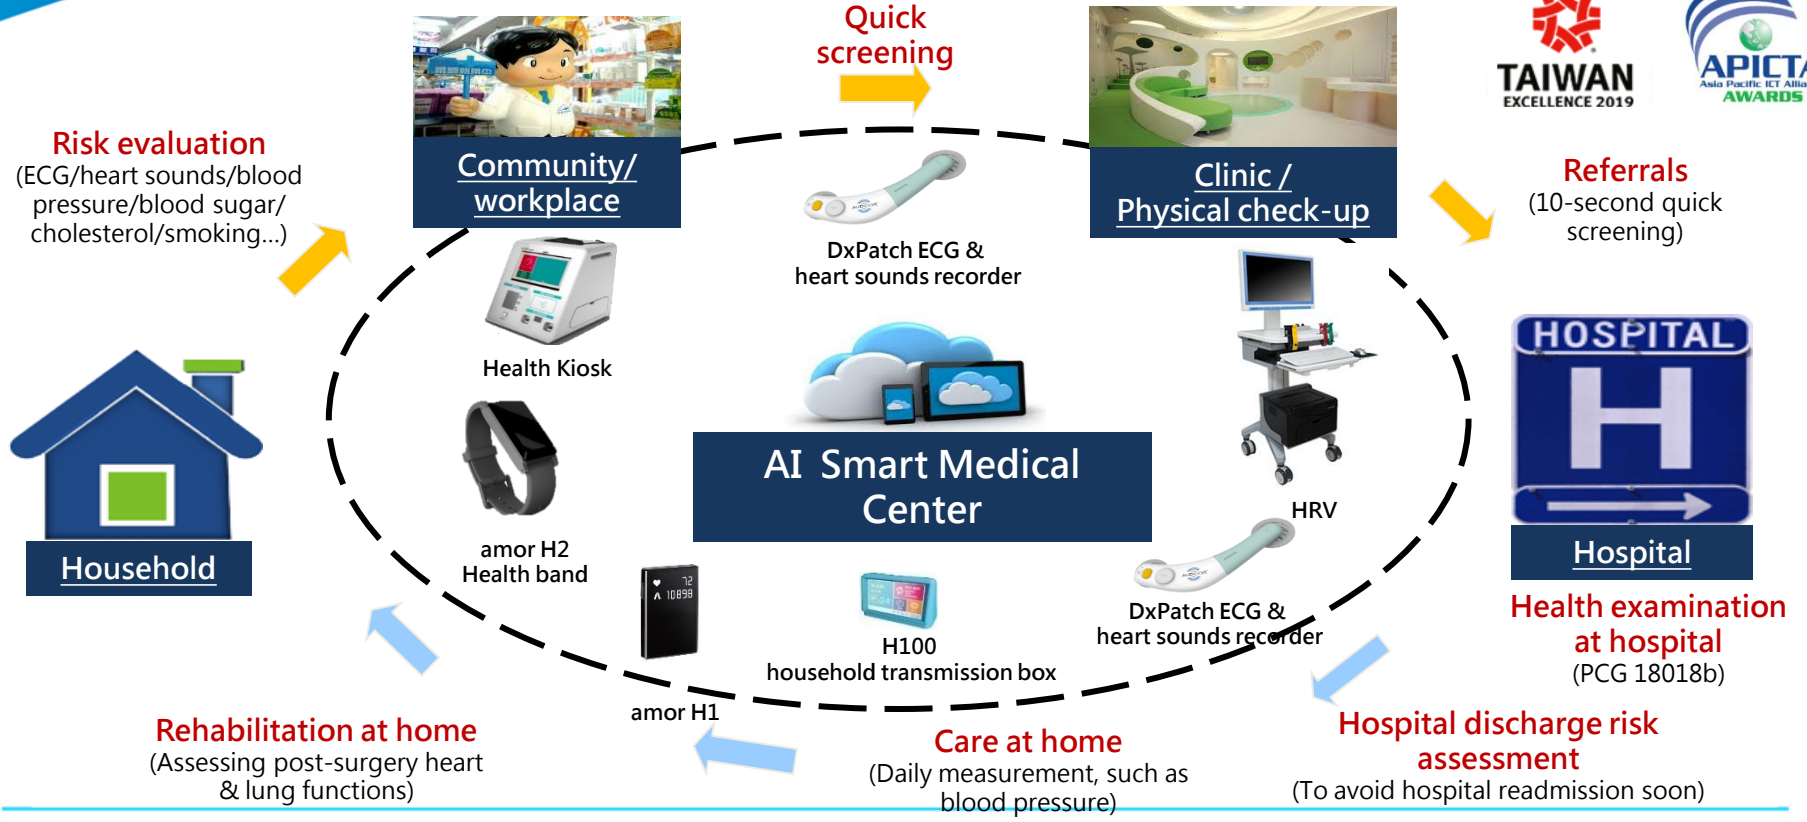

# Big Data Solution

1. **Data Warehousing Solutions**
  - Data Cleaning
2. **Data Analysis**
  - Visualization
  - Statistical model building
  - AI
3. **Predictive Analytics Software**
  - Support for R
  - Drag and Drop
4. **Customized Dashboard**
  - Responsive Web Design
  - Data synchronization

# AI Smart Medical Solution

# Leadtek Smart Medical Solution in Taiwan

- Autonomic Nervous System Analysis (HRV Analyzer)
- Heart Failure Diagnosis (DxPatch)

衛生福利部雙和醫院  
Taipei Medical University  
Shuang Ho Hospital

臺北市北投健康管理醫院  
Taipei Beitou Health Promoting Hospital