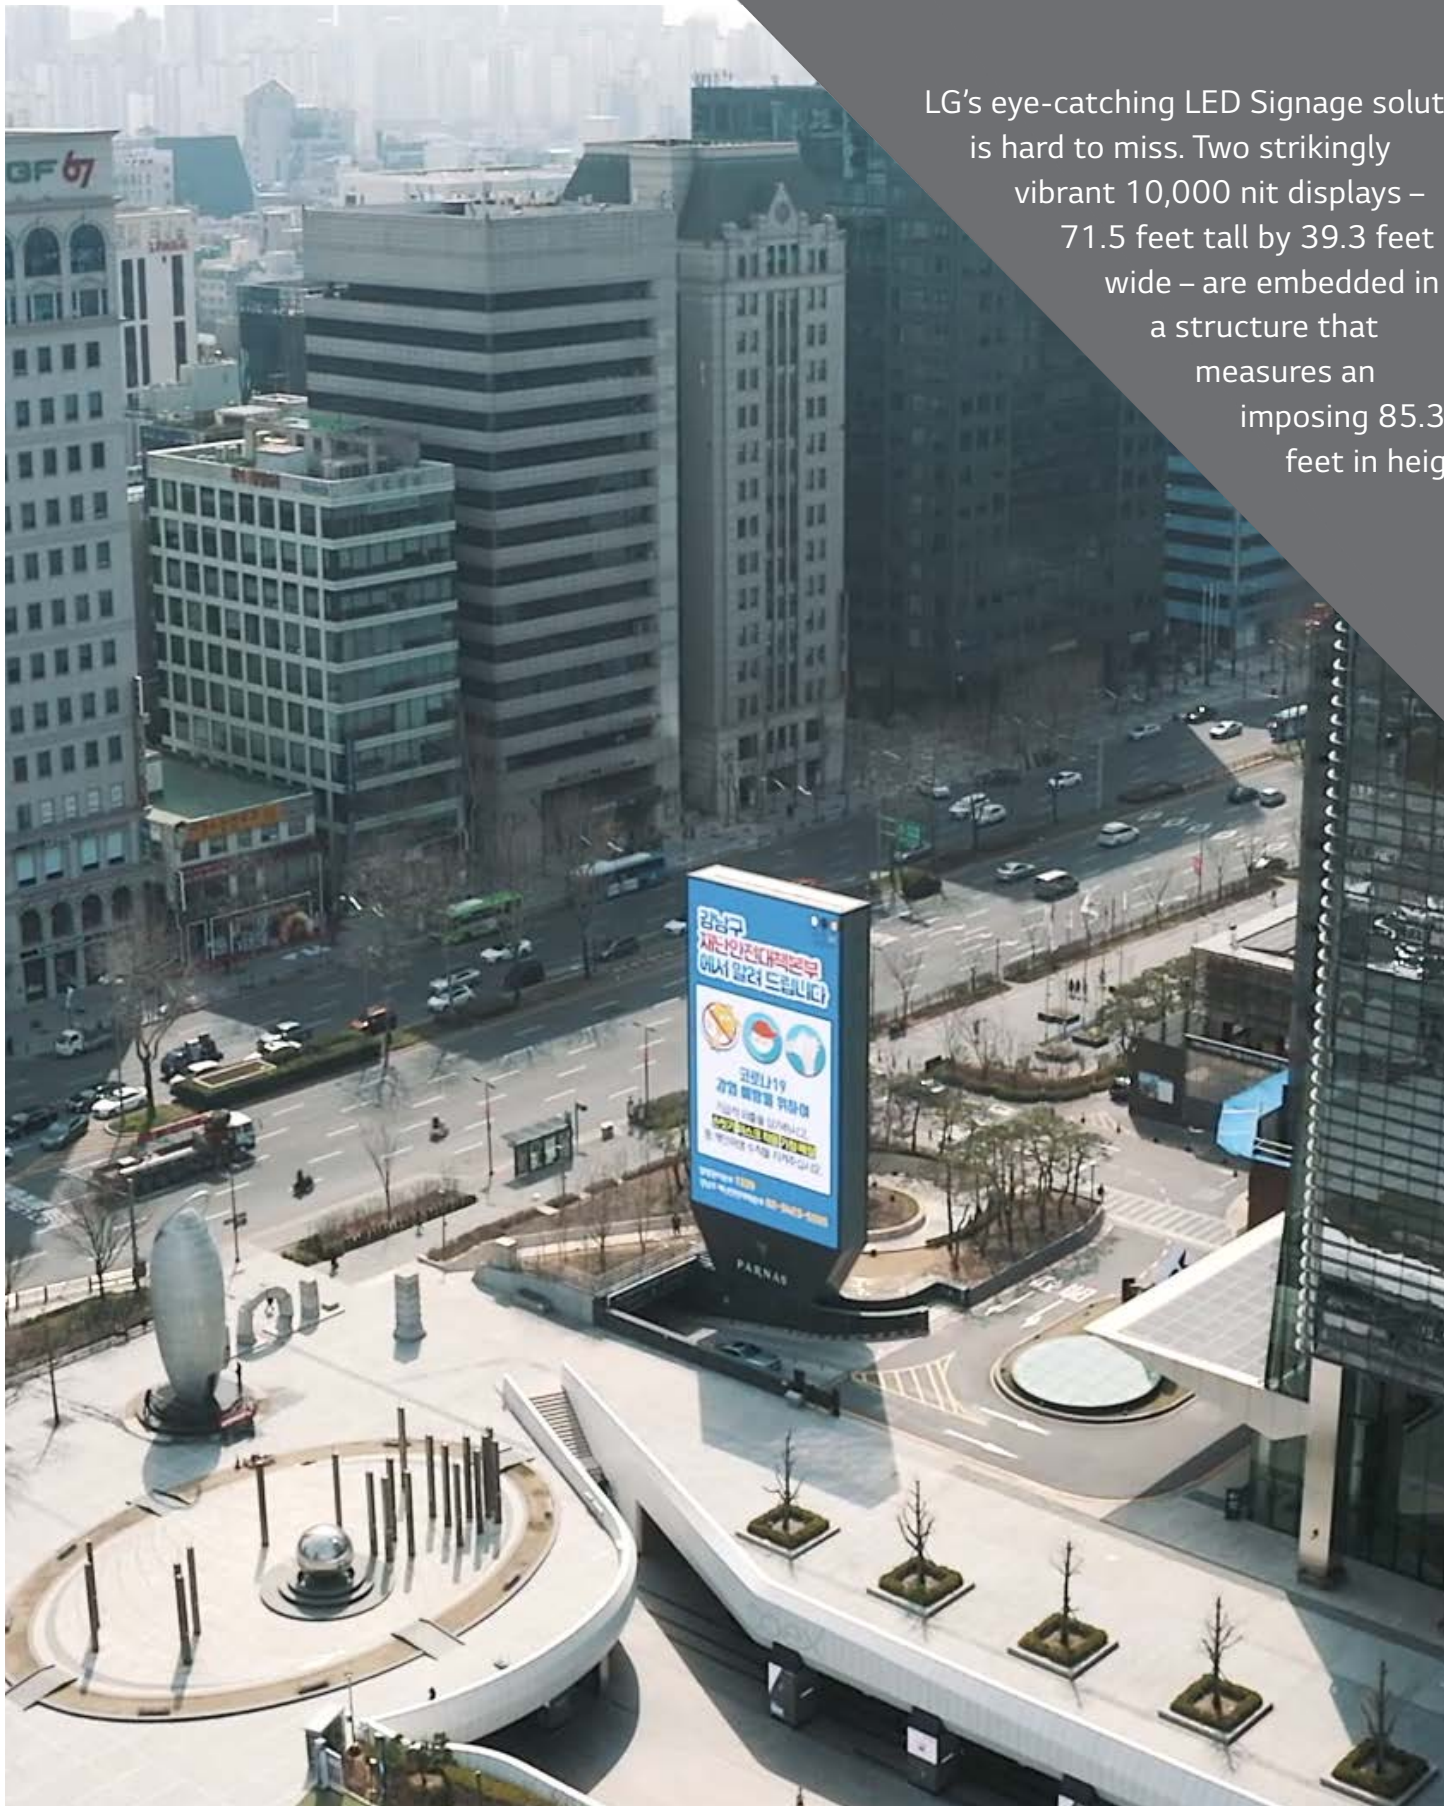

The display sits in the center of the iconic district Teheran-ro, which is often referred to as the local version of Times Square due to the abundance of state-of-the-art screens displaying advertisements of every brand imaginable. Designated as a free outdoor advertisement zone by the government, the street acts as something of a public arena where major theaters, clothing brands and corporations vie for the attention of the estimated 100,000 pedestrians who traverse its sidewalks every day of the week.

LG's eye-catching LED Signage solution is hard to miss. Two strikingly vibrant 10,000 nit displays – 71.5 feet tall by 39.3 feet wide – are embedded in a structure that measures an imposing 85.3 feet in height. The custom-built dual-sided display featuring pixels only 8.3mm apart is located in front of the one of the most well-known landmarks on Teheran-ro, the Grand InterContinental Seoul Parnas Hotel.

LG's customized sign is a freestanding double-sided billboard, a rarity even in a city as fast to adopt new technology as Seoul. LG oversaw the project from start to finish, including the design and construction of the entire structure.

For more information, [click here](#) to watch the video.

LG's eye-catching LED Signage solution is hard to miss. Two strikingly vibrant 10,000 nit displays – 71.5 feet tall by 39.3 feet wide – are embedded in a structure that measures an imposing 85.3 feet in height.