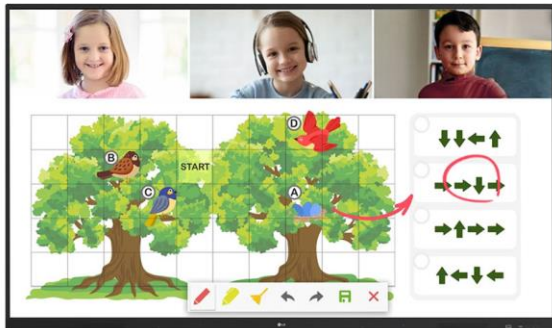

Simply unbox, plug it together, switch it on, and you have a fully functioning video conferencing solution that works with Zoom and leading conferencing solutions.

Pair the LG TR3BF Interactive Display with the Rally Bar Mini and Rally Bar for the best Zoom Room for Touch experience for your small and medium rooms.

Build your room solution

Displays

UH5 Series

(Touch) TR3 Series

UL3 Series

Conference Solutions

Rally Plus

Rally Bar