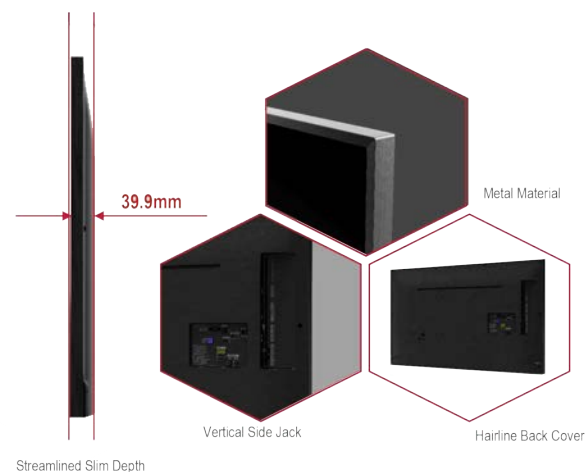

LOOKBOOK *Cruise Lines*

a Guest Stateroom Pro:Centric Smart-43UT782V

- 43" class
- Resolution: 3840 x 2160 (4K UHD)
- Slim Depth 39.9mm (1.6")
- Vertical Side Jack for Wall-Mount Installation
- No Stand
- 4K Upscaler
- Dolby Vision High Dynamic Range (HDR) with HDR10 Compatibility
- Pro:Centric Hotel Management Solution:
  - Customized UI Edit Tool
  - TV Remote Control and Management
  - Easy Customization: SDK (HTML 5, Java Flash)
- Value Added Features:
  - webOS 4.5
  - Voice Recognition/IoT
  - Integrated Pro:Idiom/Pro:Idiom M
  - Enhanced Soft AP (Bridge Mode)
  - VLAN ID
  - Conformal Coating
  - AP Mode Ready
  - Smart Connectivity: Media Share, Bluetooth 3.0, LG Sound Sync

Guest Room Cruise TV_Product Profile