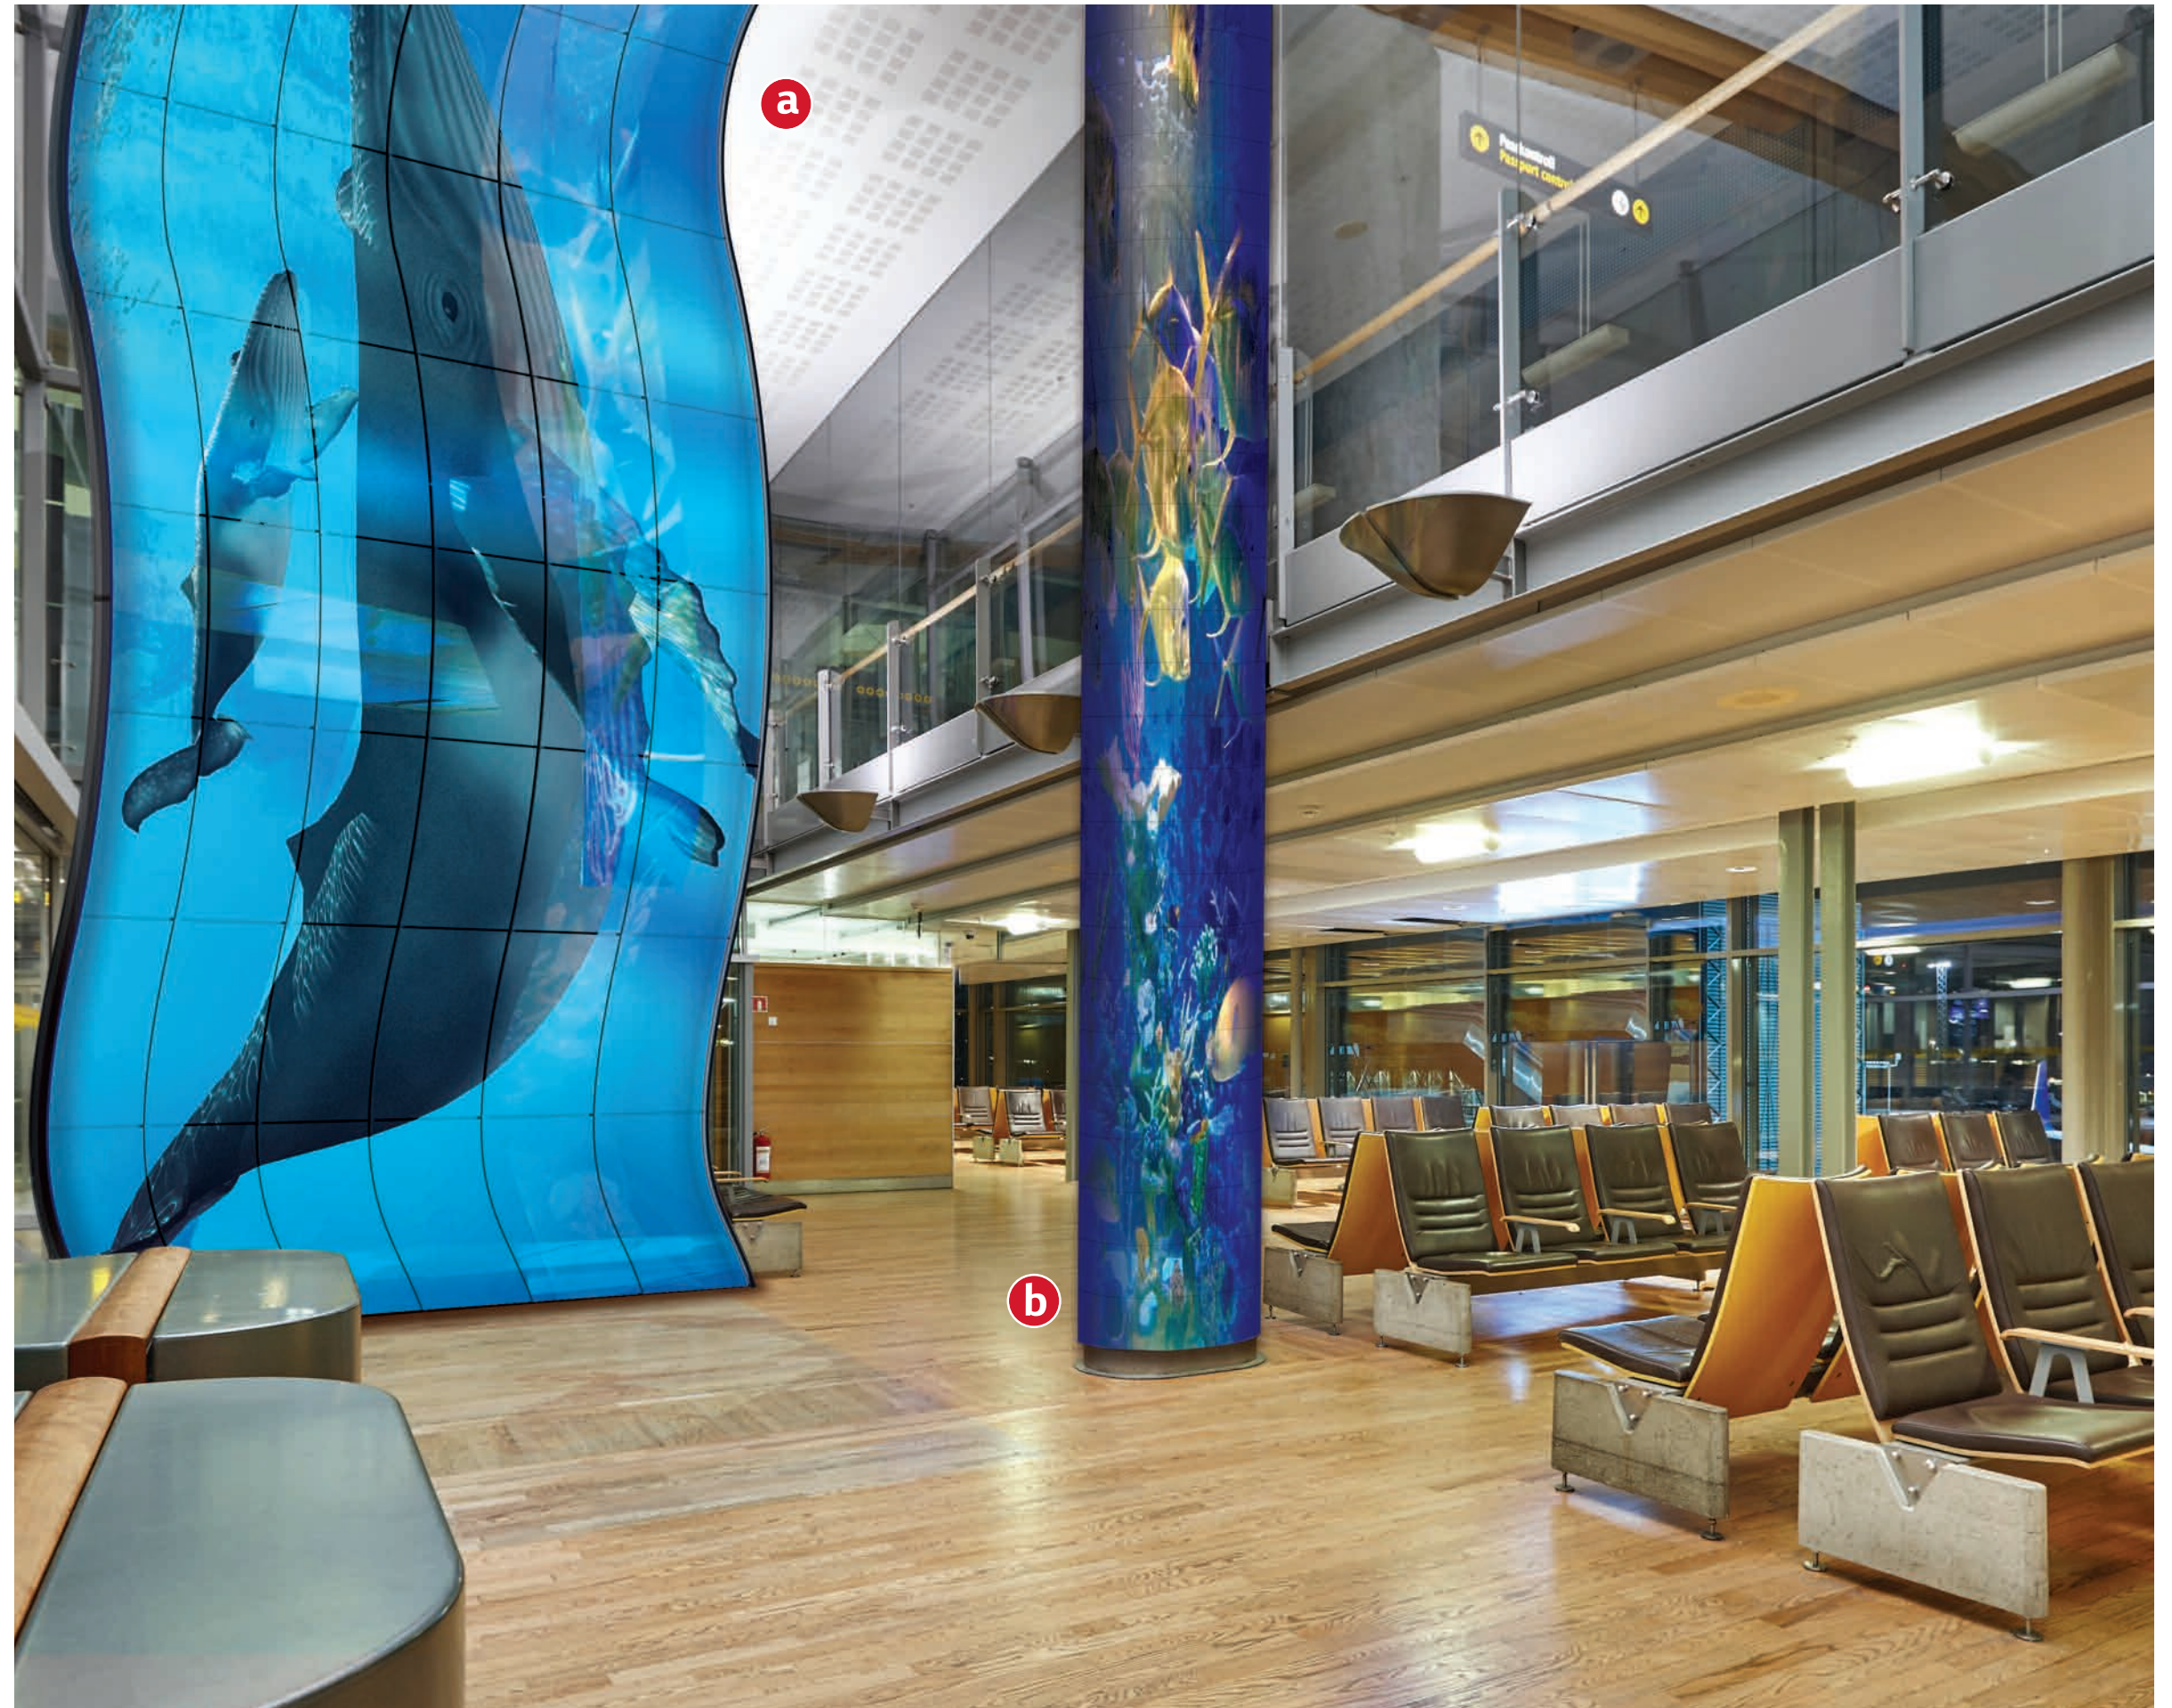

LOOKBOOK *Cruise Lines*

a Outdoor DVLED – LBS060DDA3D

- Pixel Configuration 3 in 1 SMD
- Pixel Pitch (mm) 6.0
- Module Resolution 32 x 32
- Pixel Density 27,777
- Front & Rear Service
- Max Brightness: 6,000 nits
- Viewing Angle (Vertical) 90°
- Visual Viewing Angle (Horizontal) 160°
- Visual Viewing Angle (Vertical) 140°
- Brightness Uniformity $\geq 97\%$
- Contrast Ratio 3000:1

LOOKBOOK *Cruise Lines*

- a** High Brightness Outdoor Display - 55XE4F
 - 55" class
 - Resolution: 1920 x 1080 (FHD)
 - Brightness: 4000 nits (Typ)
 - Contrast Ratio: 1 200:1
 - Visible with Polarized Sunglasses
 - IP56 Rated for Weather Resistance
 - IK10 Rated Tempered and Laminated Front Glass
 - Operation Temperature: -22°F to 122°F
 - Operation Humidity: 5% to 100%
 - Use in Direct Sunlight

LOOKBOOK *Cruise Lines*

- a** **Open-Frame Curved LG OLED Displays - 55EF5C**
- 55" class
 - 1920 x 1080 FHD
 - Brightness 100|400 nits (APL100% | 25%) Average Picture Level
 - Bezel Width: 7.2 mm (T,B,L,R off-bezel)
 - Available in Arched, Curved, Concave and Convex by using an LG OLED Module | Signage Box and T-Con Box | Cables
 - Maximum Curvature in Portrait: 1,500R Radius: 1,500 mm Circumference: 9,420 mm
 - Maximum Curvature in Landscape: 2,000R Radius: 2,000 mm Circumference: 12,560 mm

LOOKBOOK *Cruise Lines*

a Ultra-Stretch Display - 88BH7D

- 88" class
- IPS Panel Technology
- 32:9 Aspect Ratio
- 3840 x 1080 Resolution
- Stand-Alone
- Installation types:
 - Stand Alone
 - Tri-Sided
 - Quad-Sided
 - Video Wall
 - 360° Video Column
- Touch-Screen
- 4x Picture-in-Picture