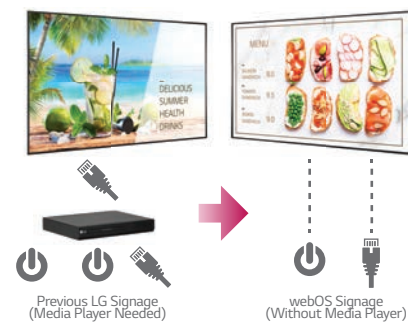

webOS Signage

A Powerful and Versatile Application Platform

- webOS is LG’s operating system that runs on top of the SoC hardware (acquired from HP & originally developed by Palm).
- For consumer TV products webOS enables such apps as Netflix and Hulu.
- webOS Signage is the commercial app development platform enabling the development and use of third-party software applications. These applications, such as digital signage content management systems run directly on LG’s “smart” displays without the need for an external computing device.

Web Based Standards

webOS Signage utilizes common web standards including HTML 5, JavaScript, and CSS.

Integrated Media Player

Embedded System-on-Chip (SoC) eliminates the need for external media player and related cable.

Remote Device Management

webOS Signage provides tools for easy remote control and visibility into the display resources.

Interactive Applications

Supports connection to external devices and sensors for interactive application