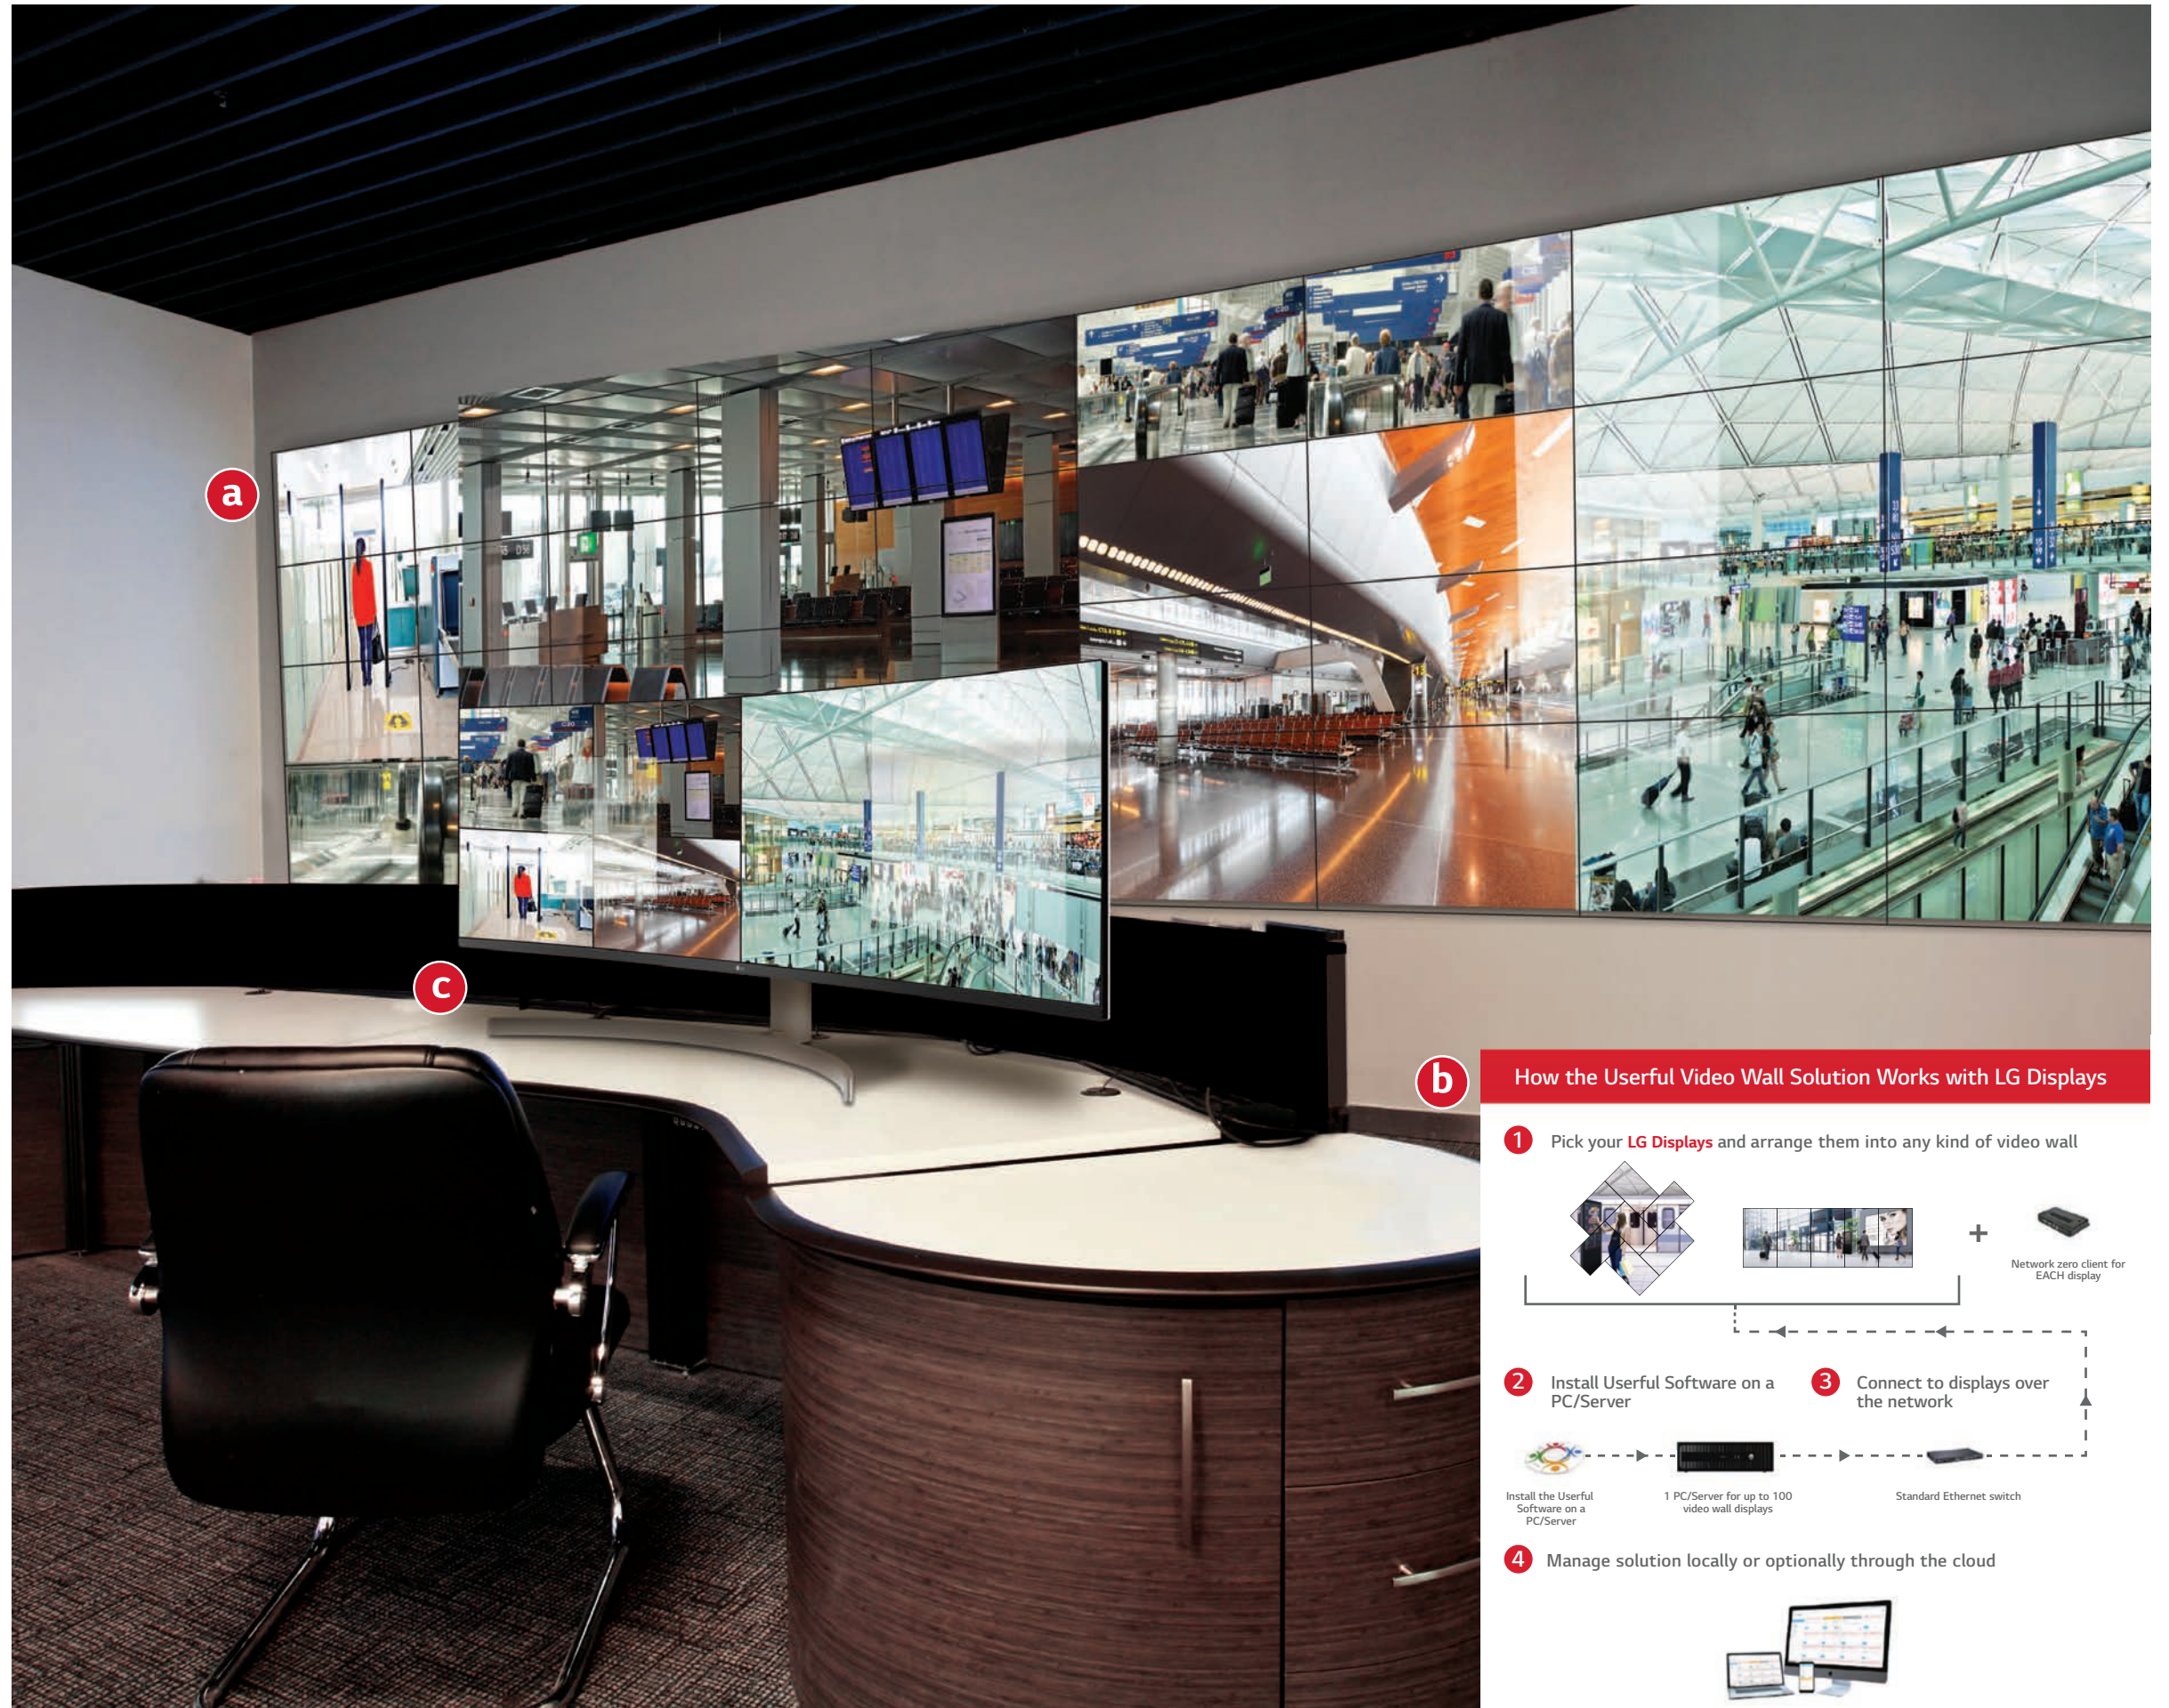

a 0.44mm Ultra Narrow Bezel Video Wall - SVH7PF-H

- 55" class
- Resolution: 1920 x 1080 (FHD)
- Brightness: 700 nits
- Tile Mode up to 15 x 15 (Natural Mode)
- IPS Panel Technology
- Bezel Width 0.44 mm (Even)
- Running Time: 24 Hours
- Portrait and Landscape Orientation

Additional Products:

Outdoor Display - 55SVH7E-A

b Video Wall Controller

- 1 PC Deliverers 100+ Screens
- Standard and Odd Aspect Ratios Including Banners up to 1x100 Screens
- Deploy Single Screens As Well As Video Walls
- Unlimited Content Sources
- Cloud Management
- Content Scheduling
- Zones, Mutli-Window Picture-In-Picture
- Quick and Easy Set Up
- Easy-to-Use Management Interface
- Hardened Security for Airport Use
- Supports webOS Integration

c 32:9 Curved DQHD IPS HDR10 USB-C Virtually Borderless - 49WL95C-W

- 49" class
- Resolution: 5120 x 1440 (DQHD)
- Brightness: 350 nits (Typ.) / 280 nits (Min)
- sRGB 99% (CIE1931)
- Screen Split
- Dual Controller
- HDMI, Display Port
- MAXX Audio
- Height / Swivel / Tilt Adjustable Stand