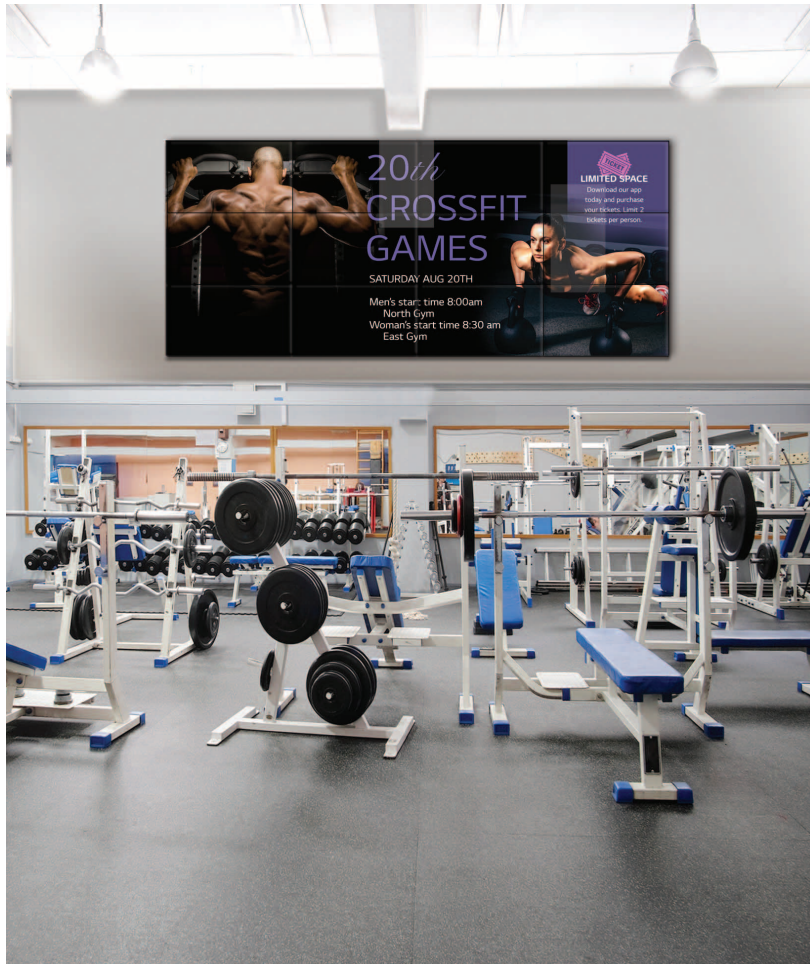

Tuesday June 22
8:00am

Ride-n-Stride
50min class

Fitness Video
Antonia's Studio

Children's Swim Club

AGES 1 YEAR TO 5 YEAR

FIND OUT MORE ABOUT US

- PERSONAL TRAINING →
- FITNESS ASSESSMENT →
- AEROBIC CONDITIONING →
- AQUATICS →

212'00 182 calories
222'00 182 calories
212'00 380 calories
222'00 330 calories

LOOKBOOK *Fitness*

Introduction

In the intensely competitive fitness industry, smart operators are choosing to install a network of digital signs that deliver immersive and engaging content, such as Virtual Group Fitness Classes, transforming gyms into exciting, dynamic fitness centers. Choosing the right display allows you to broadcast selected content to each area of the fitness center. Proper implementation of a digital signage network can give your fitness center the competitive edge it needs to both grow and retain loyal clients.

LG offers large 4K displays and Video Walls for group fitness spaces and Commercial Televisions for all other areas of the facility. In addition to TVs, LG Digital Signage serves as a great visual vehicle for gyms and fitness clubs to communicate messaging, branding, class schedules, advertising and much more to their members.