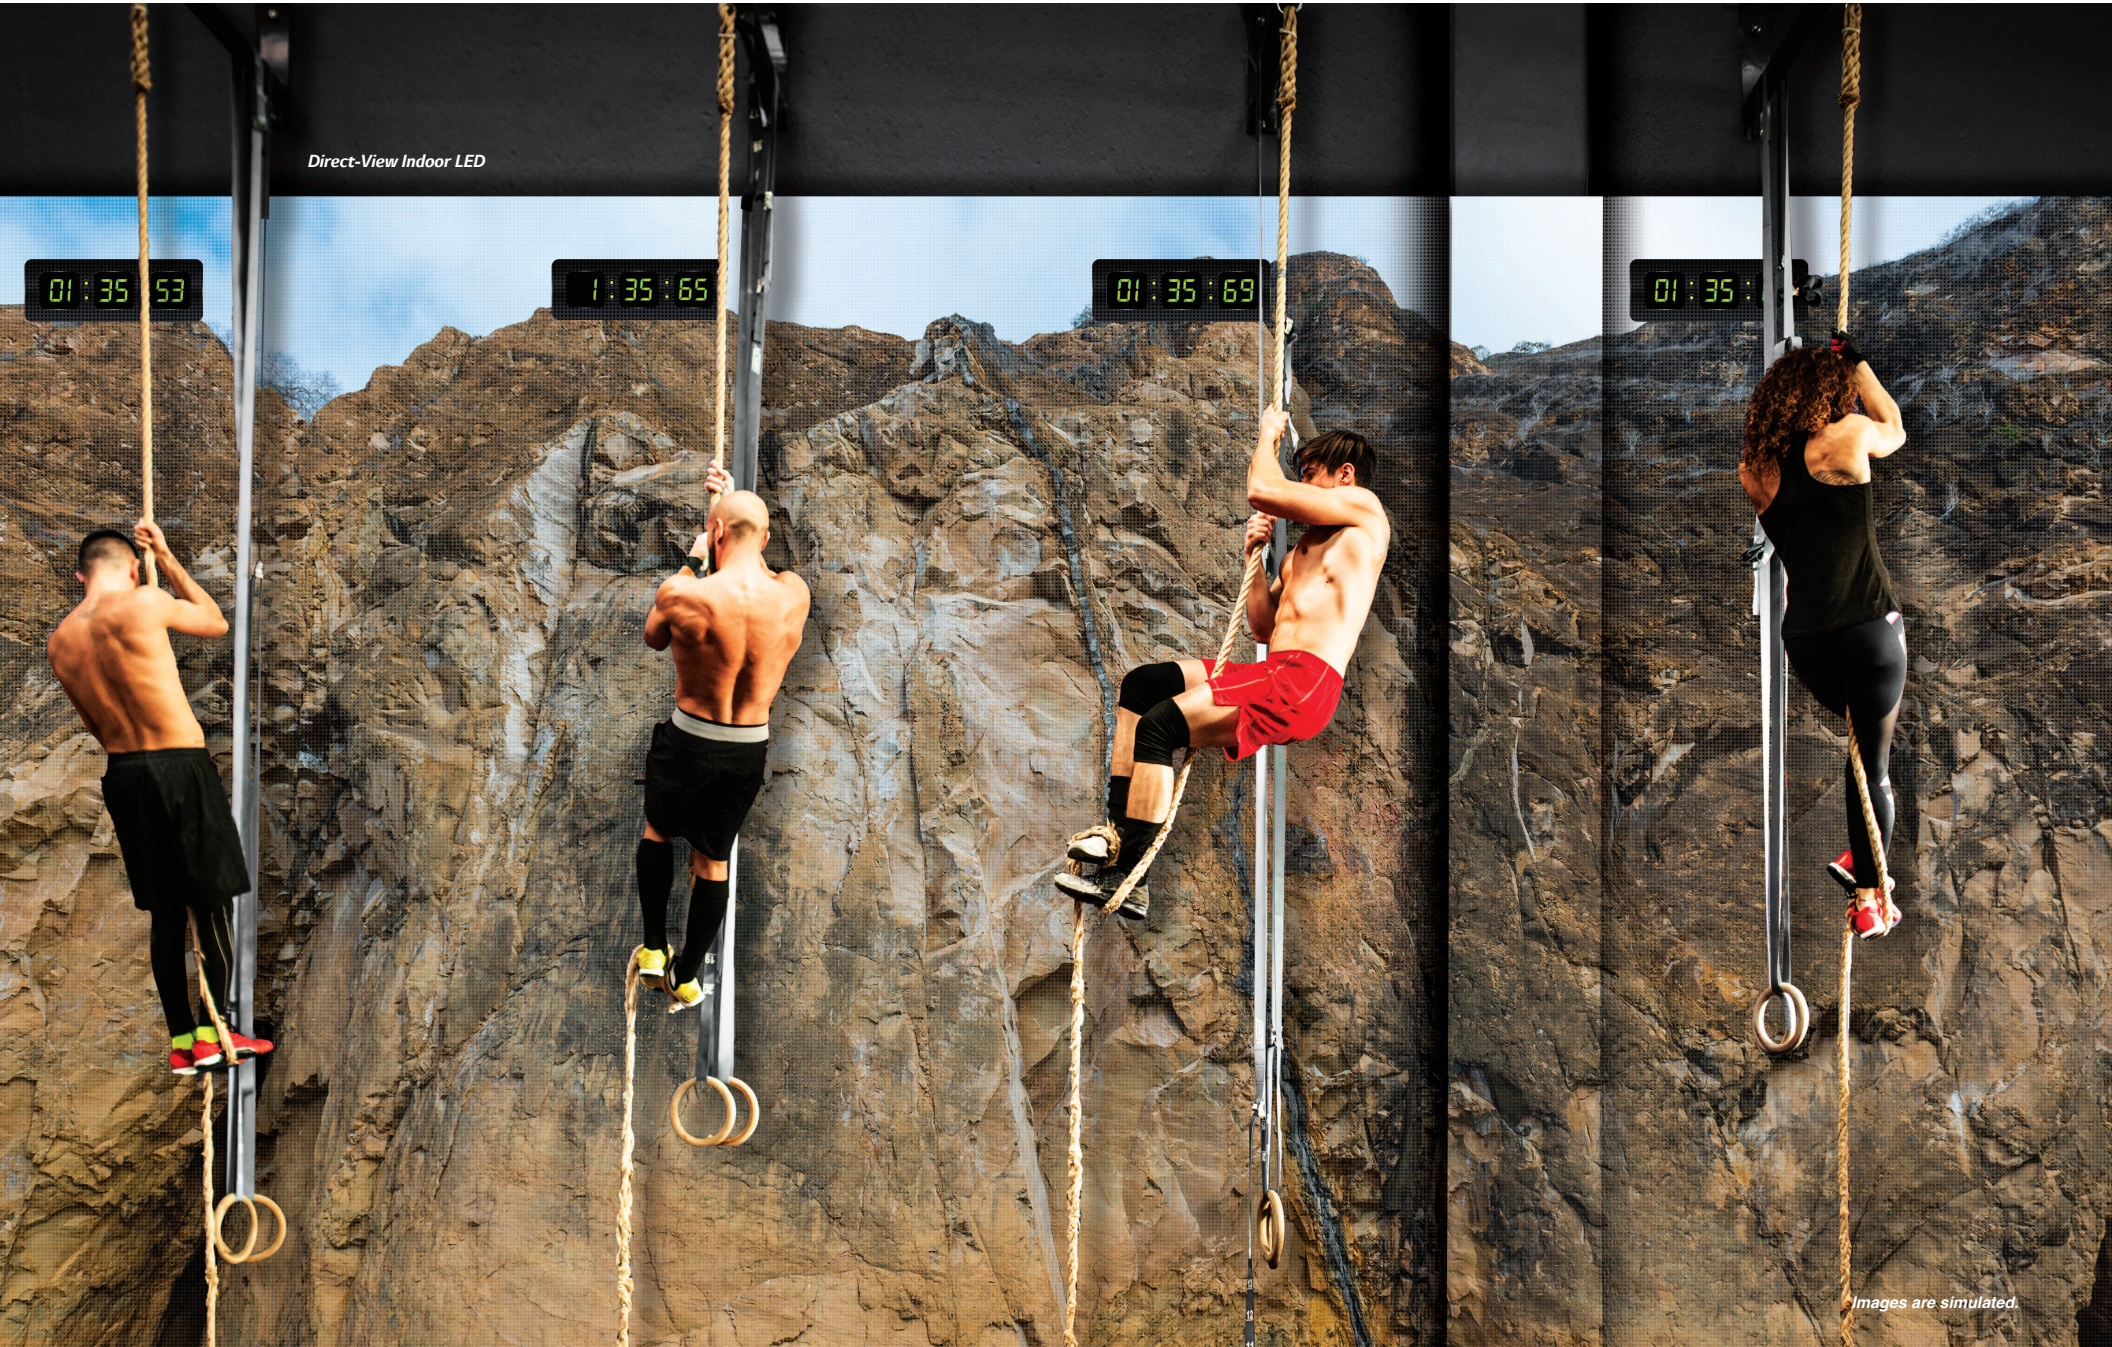

55" Super Narrow
Bezel Video Wall

Dynamic Exercise Studios

Group fitness participants will appreciate **Large Format Ultra-Stretch Displays** or marvel at the **Ultra-Narrow Bezel Video Walls** streaming instructional messaging, virtual group fitness programming, and motivational content designed to build a community around your fitness club.

55" Ultra Narrow Bezel Video Wall

dual2K ultra-stretch 294"
Ultimate Business Display

00:07:35

257
EFFORT POINTS

Cross Fitness Areas

Direct View LED displays can be configured to create large displays free from distracting visible seams or gaps, producing seamless digital mosaics that conform to existing architectural features. Fine-pitch DVLED displays can be viewed as close as 3.5ft. DVLED displays are 200% brighter than conventional LCD video walls, allowing them to stand out in daylight or brightly lit interiors.