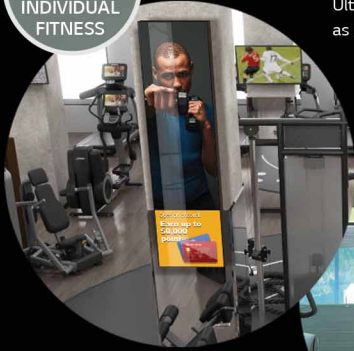

Group Exercise

Durable Commercial-grade displays can withstand high user rates and provide various installation options to suit every environment.

Images are simulated.

Game-Changing LG Digital Displays

CUSTOMIZED WORKOUT OPTIONS

3

INDIVIDUAL
FITNESS

Custom Workouts

Ultra-Stretch displays can be synchronized as individual fitness stations.

Cardio Sessions

Cardio Equipment Displays with touchscreen capability give enhanced user interaction.