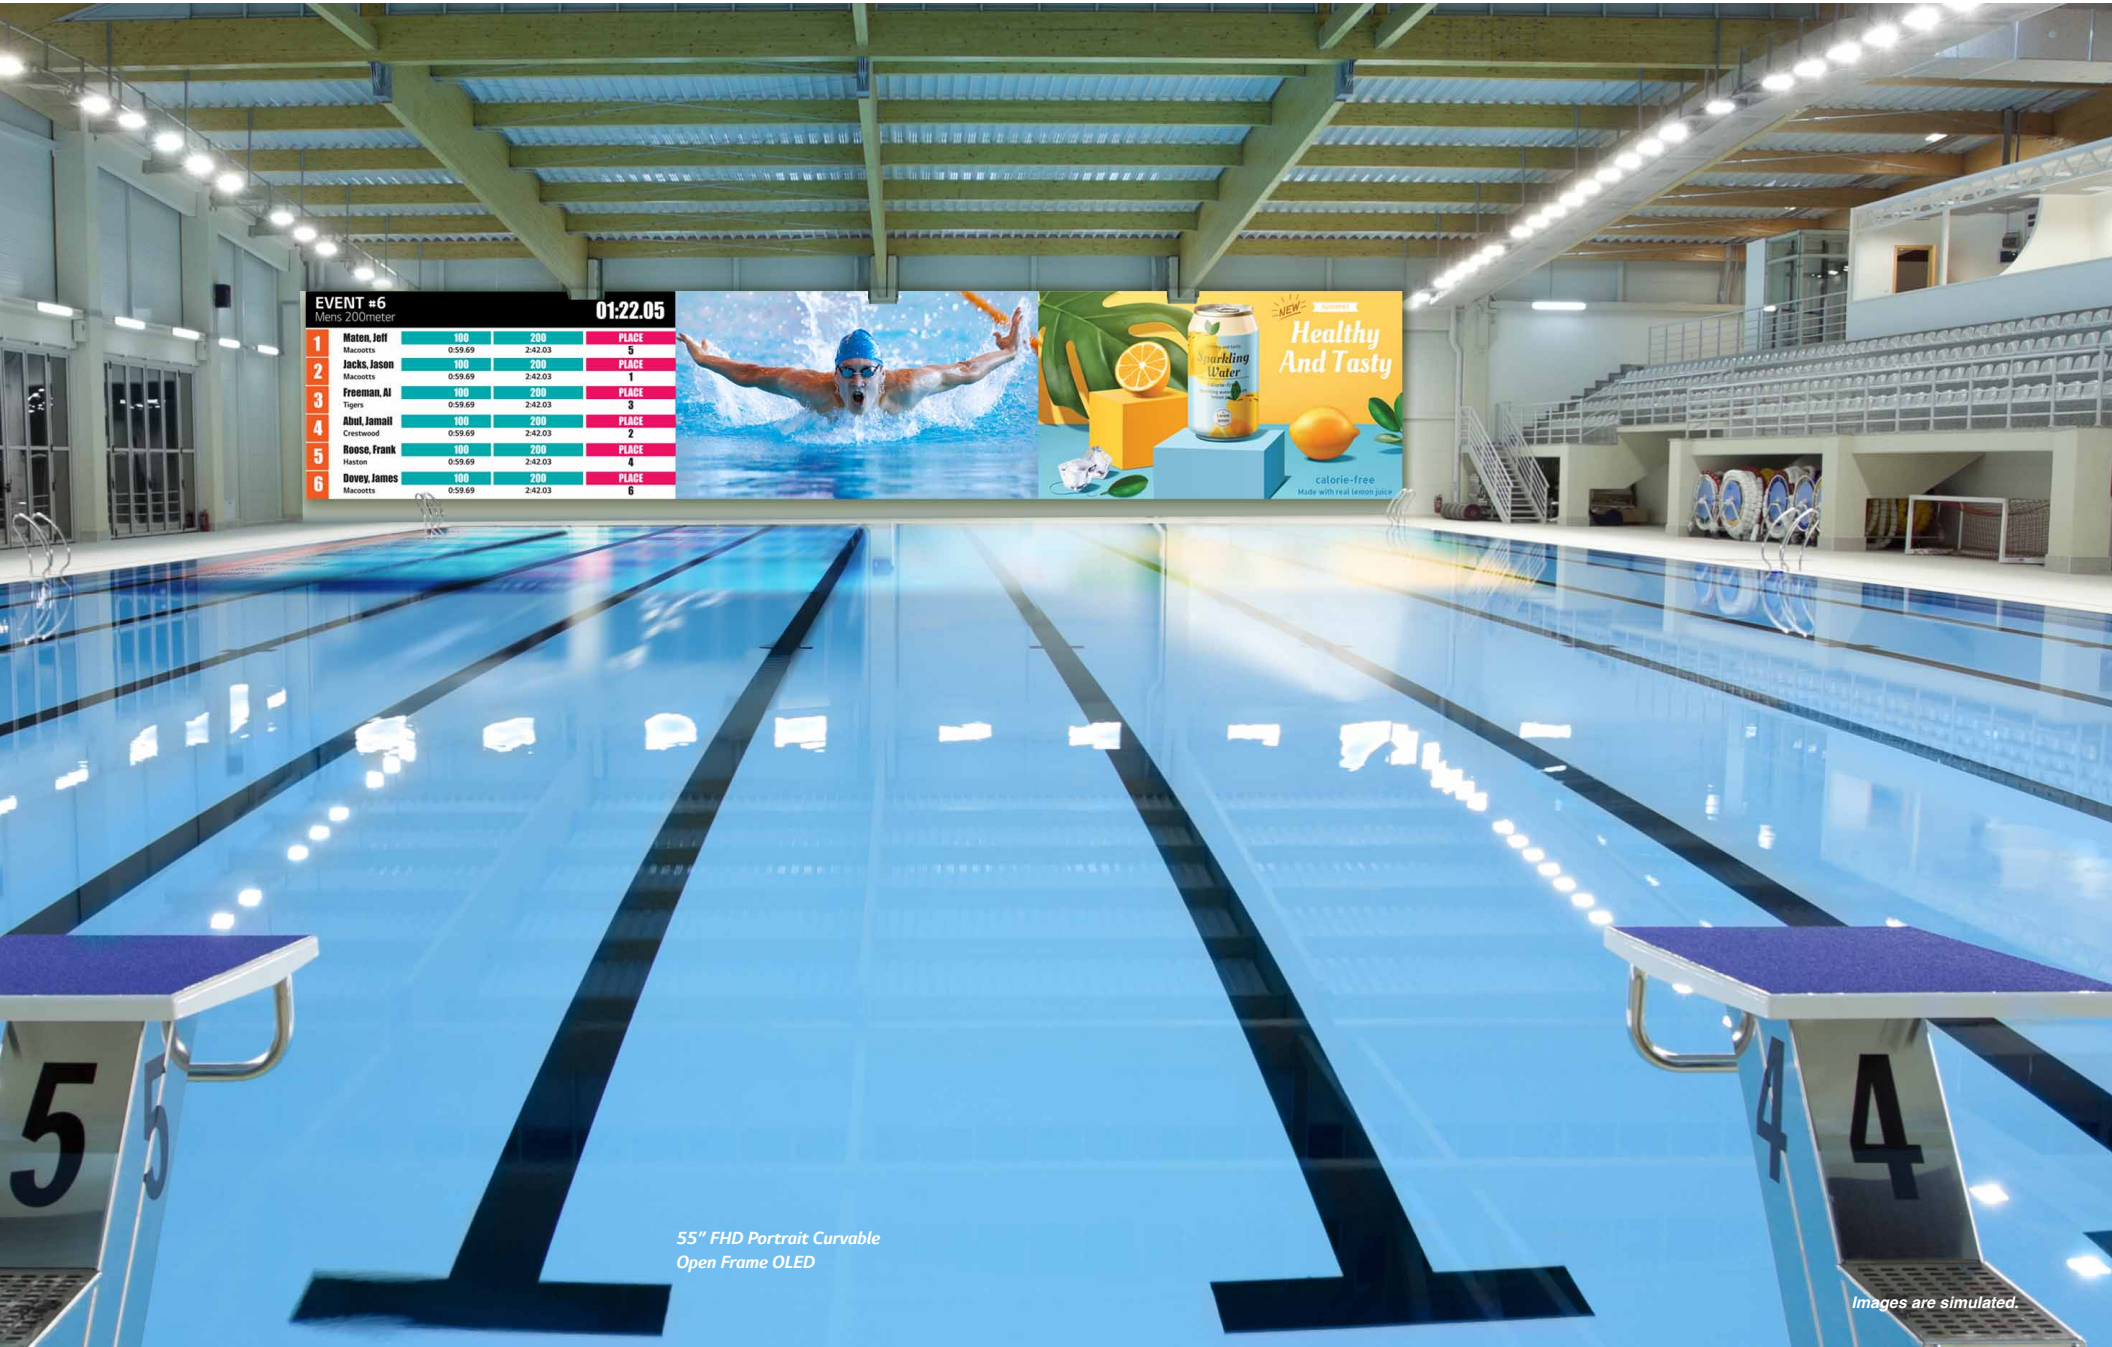

LOOKBOOK
Fitness

88" Ultra Stretch Display

49" Smart Platform Digital Signage

Group Fitness Classes

Video Walls deliver immersive and engaging 3rd party content to transform conventional training into exciting, dynamic virtual classes. Many programming options include yoga, cycling, core, and more. This labor-reducing option can also make sessions more affordable and deliver improved ROI.

55" Super Narrow
Bezel Video Wall

Dynamic Exercise Studios

Group fitness participants will appreciate **Large Format Ultra-Stretch Displays** or marvel at the **Ultra-Narrow Bezel Video Walls** streaming instructional messaging, virtual group fitness programming, and motivational content designed to build a community around your fitness club.

55" Ultra Narrow Bezel Video Wall

dual2K ultra-stretch 294"
Ultimate Business Display

00:07:35

257
EFFORT POINTS

Cross Fitness Areas

Direct View LED displays can be configured to create large displays free from distracting visible seams or gaps, producing seamless digital mosaics that conform to existing architectural features. Fine-pitch DVLED displays can be viewed as close as 3.5ft. DVLED displays are 200% brighter than conventional LCD video walls, allowing them to stand out in daylight or brightly lit interiors.

Illuminating Swimming Centers

Direct View LED Displays can relay relevant information, like pool safety rules and class schedules. They can also inspire swimmers with motivational imagery. Fine-pitch DVLED displays can be viewed as close as 3.5ft and their high brightness allows them to stand out in daylight or brightly lit interiors.