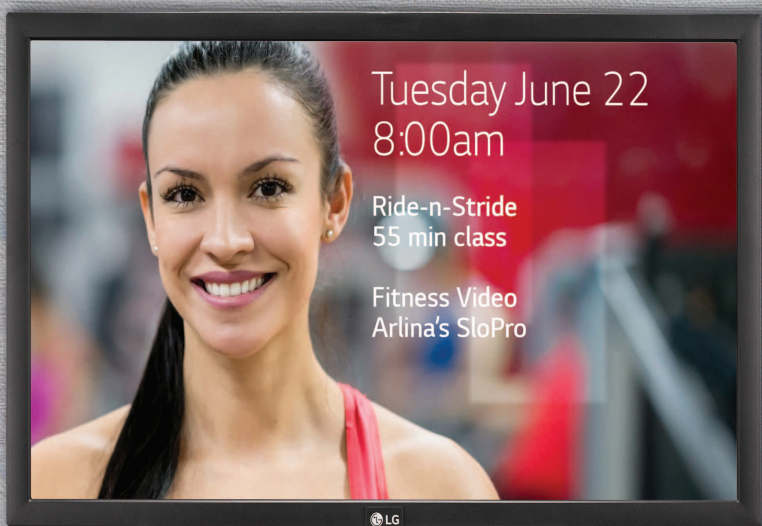

Deliver Communications Facility-Wide

Small Digital Signage placed throughout the facility can be used to deliver center news and offers and provide efficient scheduling of workout areas. The displays integrate easily with popular scheduling programs, and any changes made will update throughout the system while providing a permanent record of a room's usage.

22" IPS FHD LED Digital Display with Embedded CMS