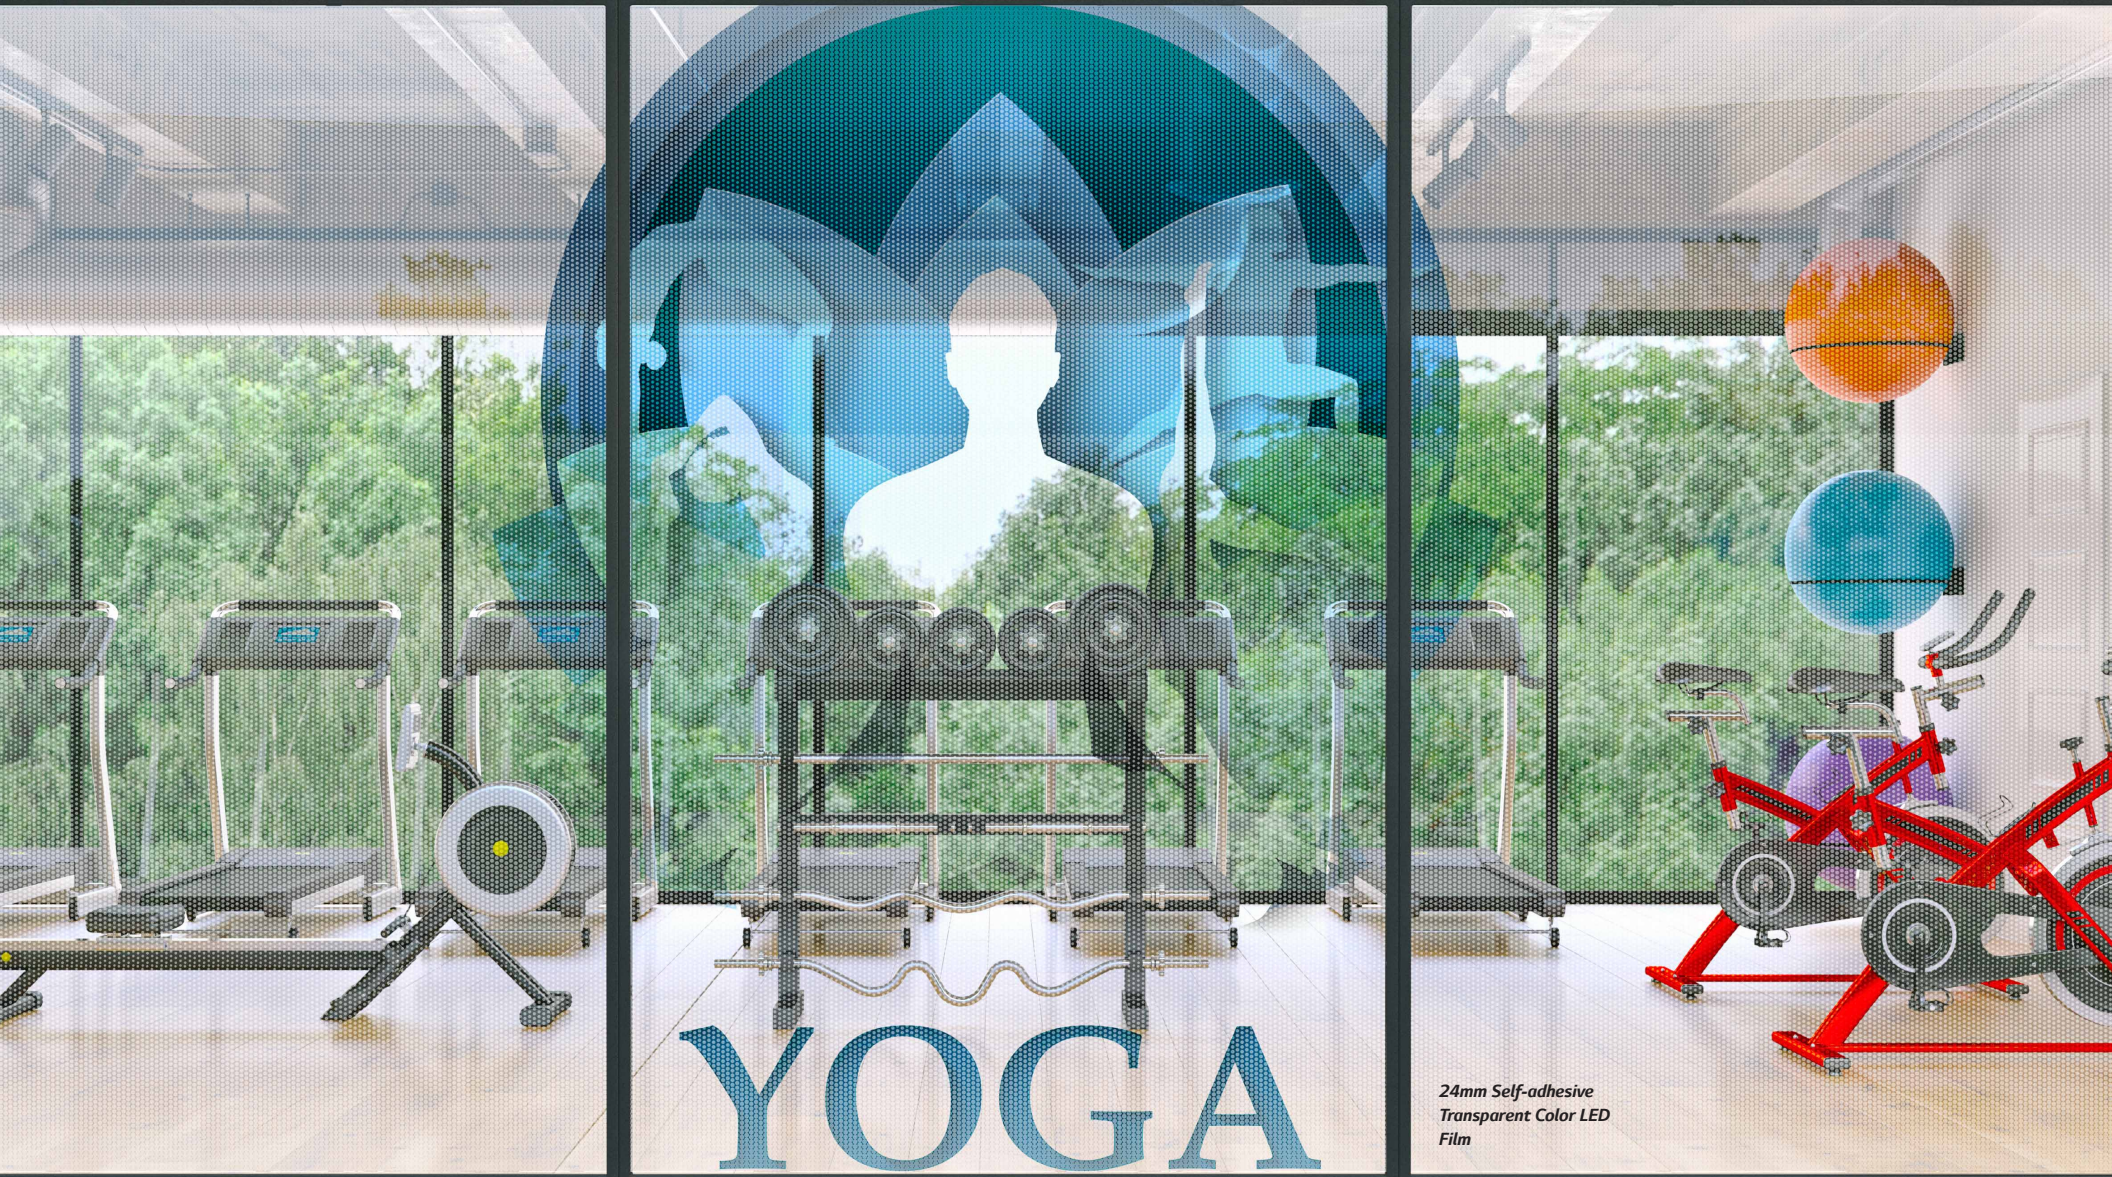

55" FHD Portrait Curvable
Open Frame OLED

Get Your Brand Noticed

Outdoor Direct View LED Displays deliver images with incredible contrast ratios, vibrant colors, and brightness levels several times that of LCD displays. They can also be made in virtually any size, including sizes of 100 feet or more. Their uniform, bezel-free design enables them to be configured into beautiful, seamless digital mosaics that stand out and get noticed, even in the brightest environments, making them the perfect choice for outdoor signs.

Outdoor Direct View
Display - LBP Series

Grab the Attention of Passersby

Transparent OLED displays can deliver game-changing options for fitness centers by delivering a wow-factor that will attract the attention of passersby. These exciting displays deliver spatial harmony by showing your content while allowing the background to be viewed. An interactive touchscreen option is also available for use at check-in areas.

55" FHD Transparent
OLED Digital Signage

Add Excitement to Interior Spaces

Transparent LED Displays deliver dynamic color content without blocking interior views. These displays feature wide viewing angles that allow them to be viewed off-axis to provide motivational and promotional messaging to patrons during sessions.