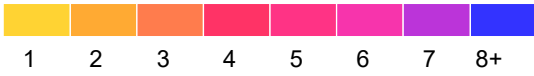

Chisago County

Fatal and Serious Injury Crashes, 2018-2022

2022 data preliminary: April 14, 2023.

Each hexagon is 0.5 mile across, encompassing approximately 104 acres.