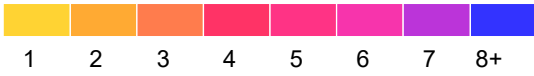

Mower County

Fatal and Serious Injury Crashes, 2018-2022

2022 data preliminary: April 14, 2023.

Each hexagon is 1.0 mile across, encompassing approximately 416 acres.