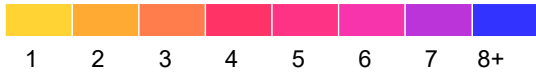

Big Stone County

Fatal and Serious Injury Crashes, 2018-2022

2022 data preliminary: April 14, 2023.

Each hexagon is 1.0 mile across, encompassing approximately 416 acres.