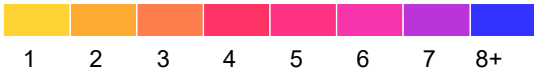

Kandiyohi County

Fatal and Serious Injury Crashes, 2018-2022

2022 data preliminary: April 14, 2023.

Each hexagon is 1.0 mile across, encompassing approximately 416 acres.