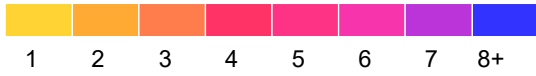

Lincoln County

Fatal and Serious Injury Crashes, 2018-2022

2022 data preliminary: April 14, 2023.

Each hexagon is 1.0 mile across, encompassing approximately 416 acres.