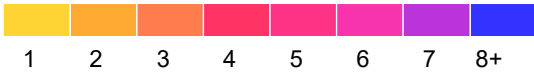

# Yellow Medicine County

## Fatal and Serious Injury Crashes, 2018-2022

2022 data preliminary: April 14, 2023.

Each hexagon is 1.0 mile across, encompassing approximately 416 acres.