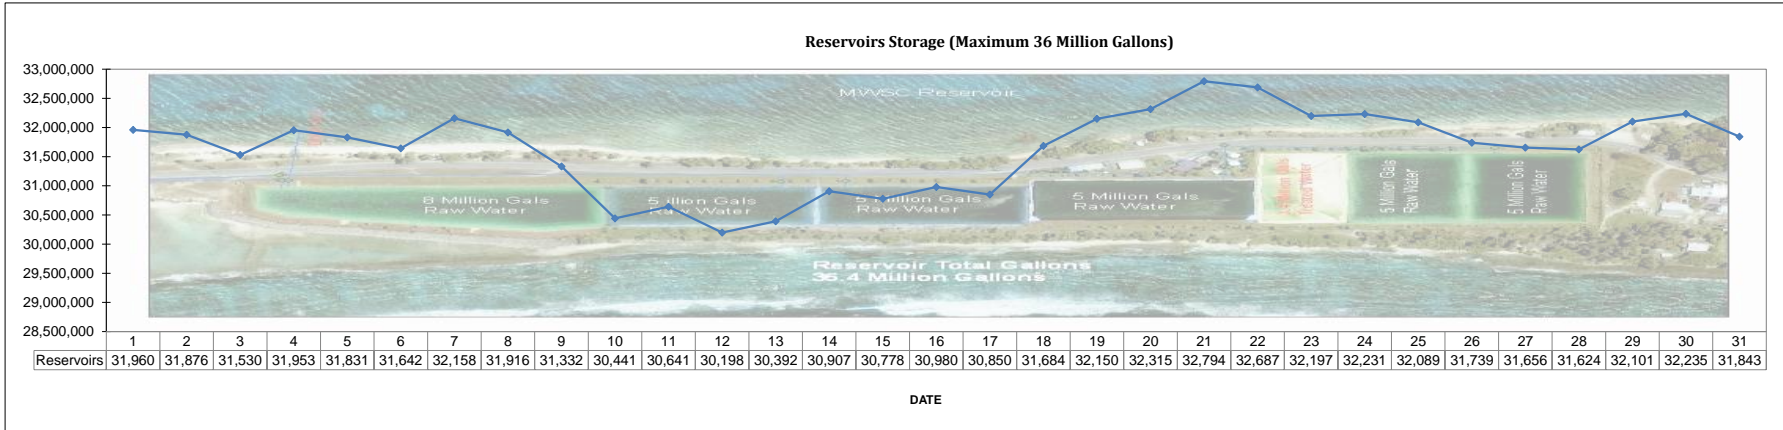

Water Treatment Plant C

DISTRIBUTION SCHEDULE

4:00 PM -- 7:00 PM -- 8:00PM -- 11 PM

- SUNDAY OFF
- MONDAY ON: Delap-Uliga --- Airport--MISSA
- TUESDAY ON: Kirt Pinho--RITA
- WEDNESDAY OFF:
- THURSDAY ON: : Delap-Uliga --- Airport--MISSA
- FRIDAY ON: Kirt Pinho--RITA
- SATURDAY OFF:

National Weather Station

Rainfall to Date (ins)

8.78

Water Treatment Plant A

DISTRIBUTION SCHEDULE

12:00 AM -- 12:00 AM (24/7)

- SUNDAY ON: Hospital, Capital, ICC
- MONDAY ON: Hospital, Capital, ICC
- TUESDAY ON: Hospital, Capital, ICC
- WEDNESDAY ON: Hospital, Capital, ICC
- THURSDAY ON: Hospital, Capital, ICC
- FRIDAY ON: Hospital, Capital, ICC
- SATURDAY ON: Hospital, Capital, ICC

Laura Water Treatment Plant

DISTRIBUTION SCHEDULE

09:00 AM -- 4:00 PM

- SUNDAY OFF
- MONDAY ON: Laura
- TUESDAY ON: Arrak, Woja, Ajeltake
- WEDNESDAY OFF
- THURSDAY ON: Arrak, Woja, Ajeltake
- FRIDAY ON: Laura
- SATURDAY OFF