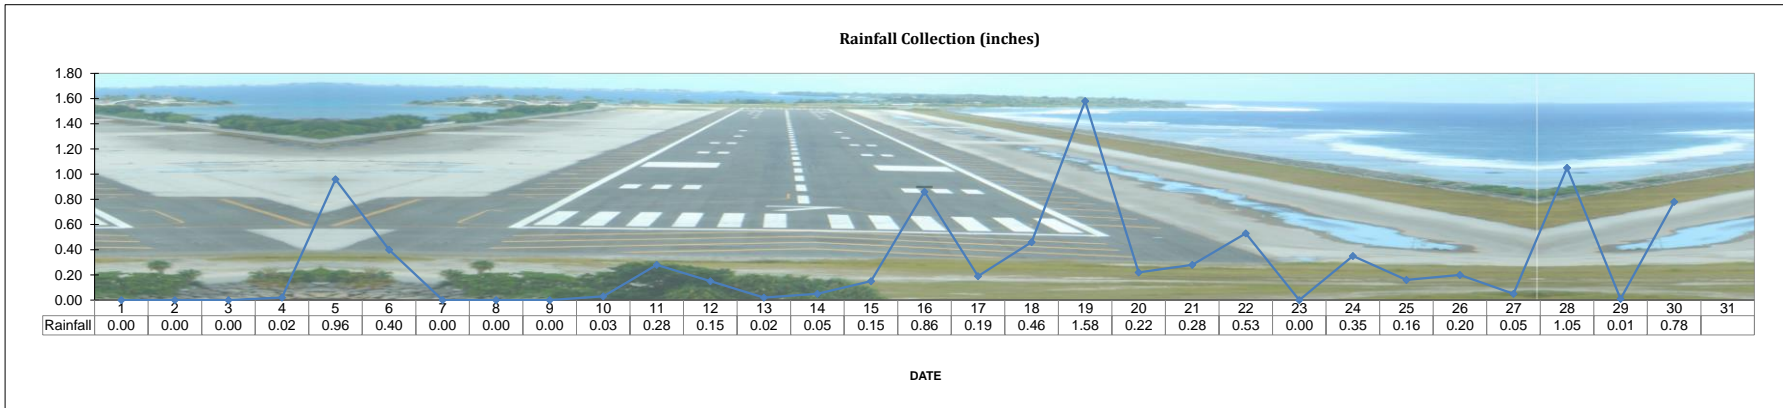

Water Treatment Plant C

DISTRIBUTION SCHEDULE

4:00 PM -- 7:00 PM -- 8:00PM -- 11 PM

- SUNDAY OFF
- MONDAY ON: Delap-Uliga --- Airport--MISSA
- TUESDAY ON: Kirt Pinho--RITA
- WEDNESDAY OFF:
- THURSDAY ON: : Delap-Uliga --- Airport--MISSA
- FRIDAY ON: Kirt Pinho--RITA
- SATURDAY OFF:

National Weather Station

Rainfall to Date (ins)

8.78

Water Treatment Plant A

DISTRIBUTION SCHEDULE

12:00 AM -- 12:00 AM (24/7)

- SUNDAY ON: Hospital, Capital, ICC
- MONDAY ON: Hospital, Capital, ICC
- TUESDAY ON: Hospital, Capital, ICC
- WEDNESDAY ON: Hospital, Capital, ICC
- THURSDAY ON: Hospital, Capital, ICC
- FRIDAY ON: Hospital, Capital, ICC
- SATURDAY ON: Hospital, Capital, ICC

Laura Water Treatment Plant

DISTRIBUTION SCHEDULE

09:00 AM -- 4:00 PM

- SUNDAY OFF
- MONDAY ON: Laura
- TUESDAY ON: Arrak, Woja, Ajeltake
- WEDNESDAY OFF
- THURSDAY ON: Arrak, Woja, Ajeltake
- FRIDAY ON: Laura
- SATURDAY OFF