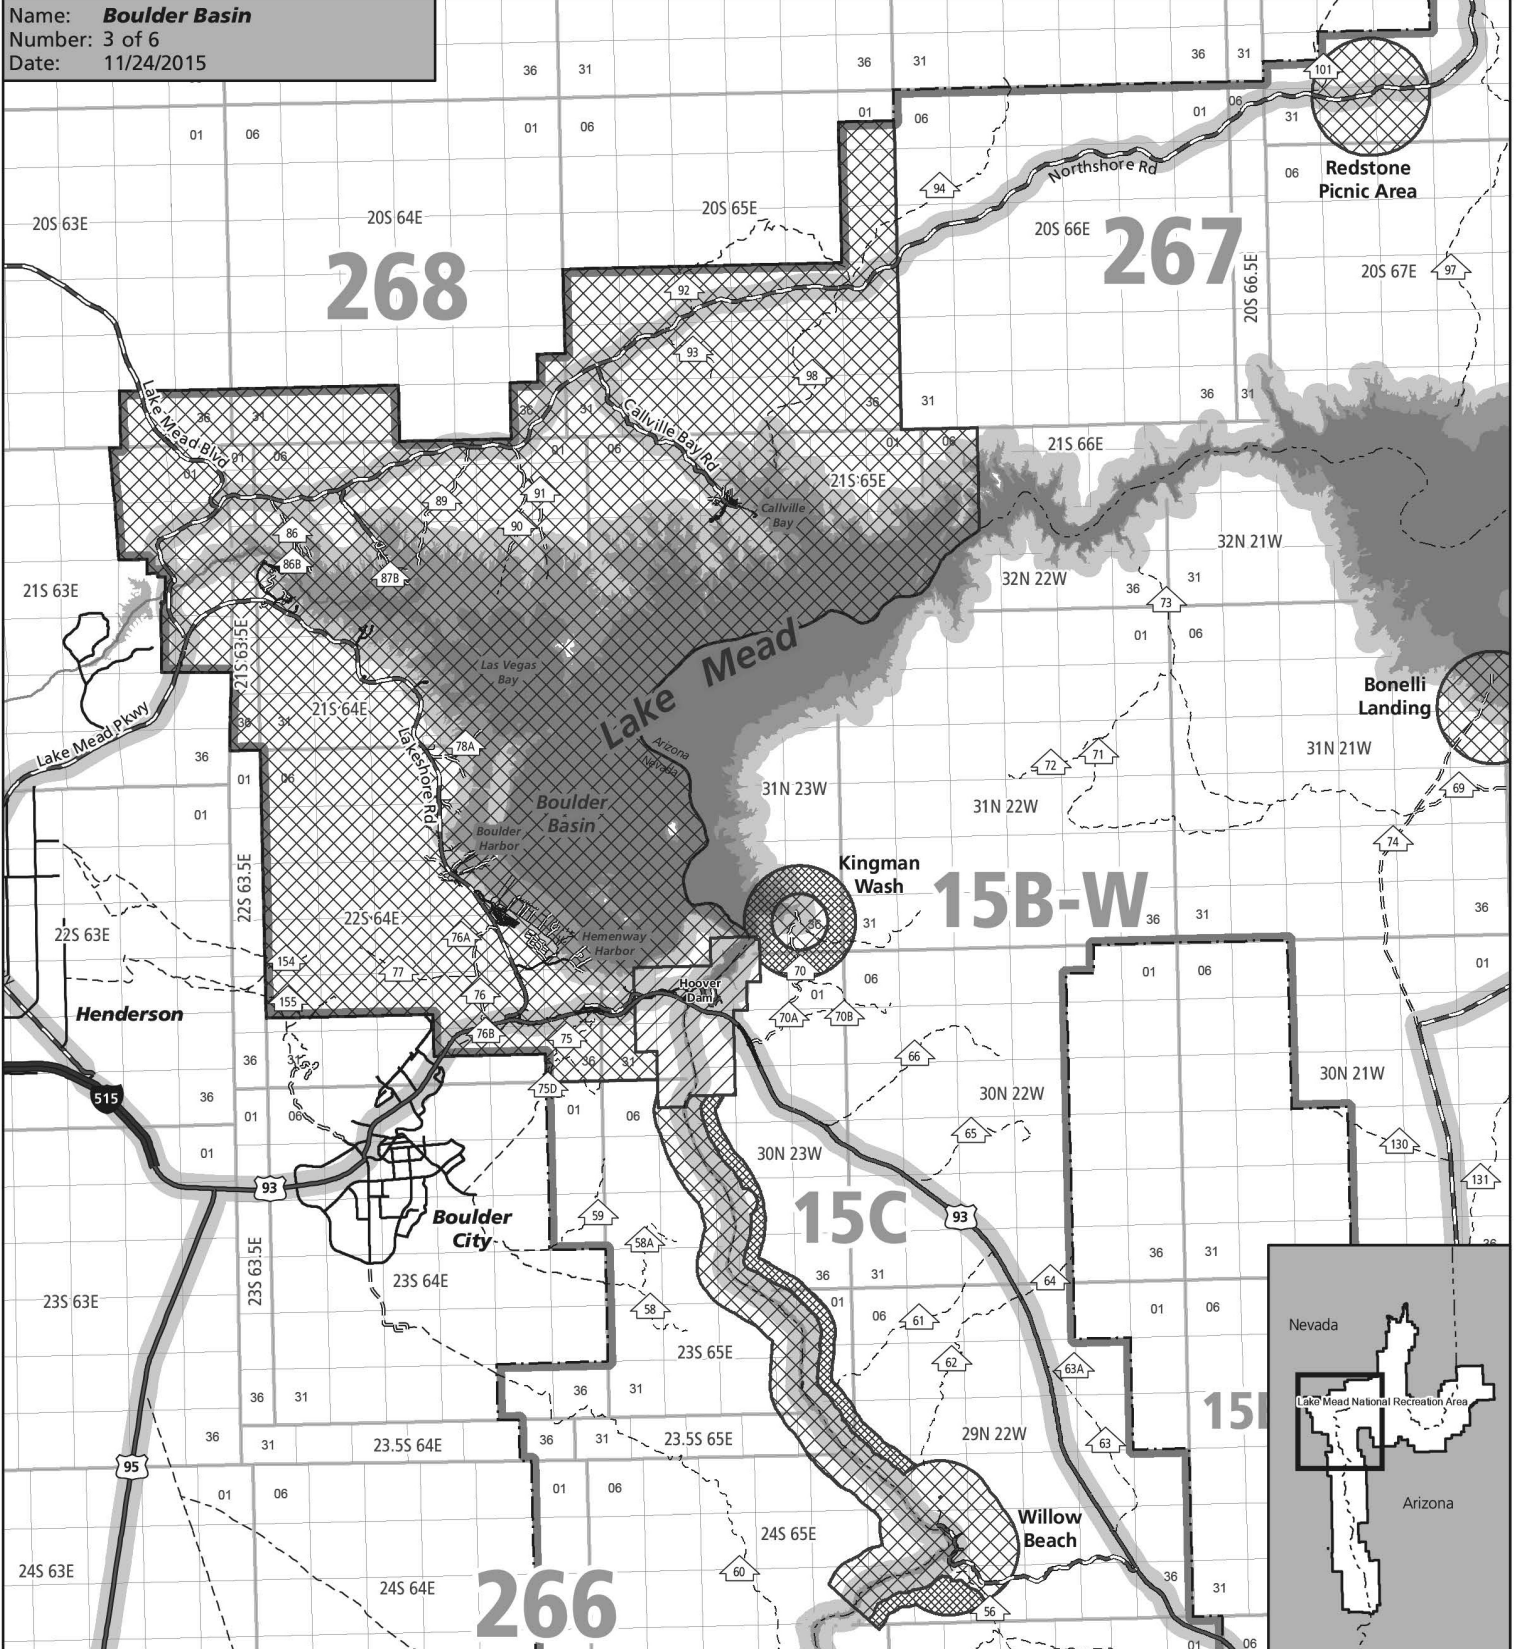

# Lake Mead National Recreation Area No Hunting/No Shooting Zones

National Park Service  
U.S. Department of Interior

Name: **Boulder Basin**  
Number: 3 of 6  
Date: 11/24/2015

**Hunting Rules, Lake Mead NRA**

Miles

**Hunting Unit**

**No Hunting/No Shooting Zone**

- No Hunting, Shooting, or Trapping except bighorn sheep hunting during season
- No Hunting, Shooting, or Trapping (1 mile radius around most areas)
- No Hunting, Shooting, or Trapping (Dam Security Zone)
- Lake Mead NRA Boundary

**Legend**

- Limited access highway
- US route
- Secondary highway
- Major road
- Maintained unpaved road
- 4WD road