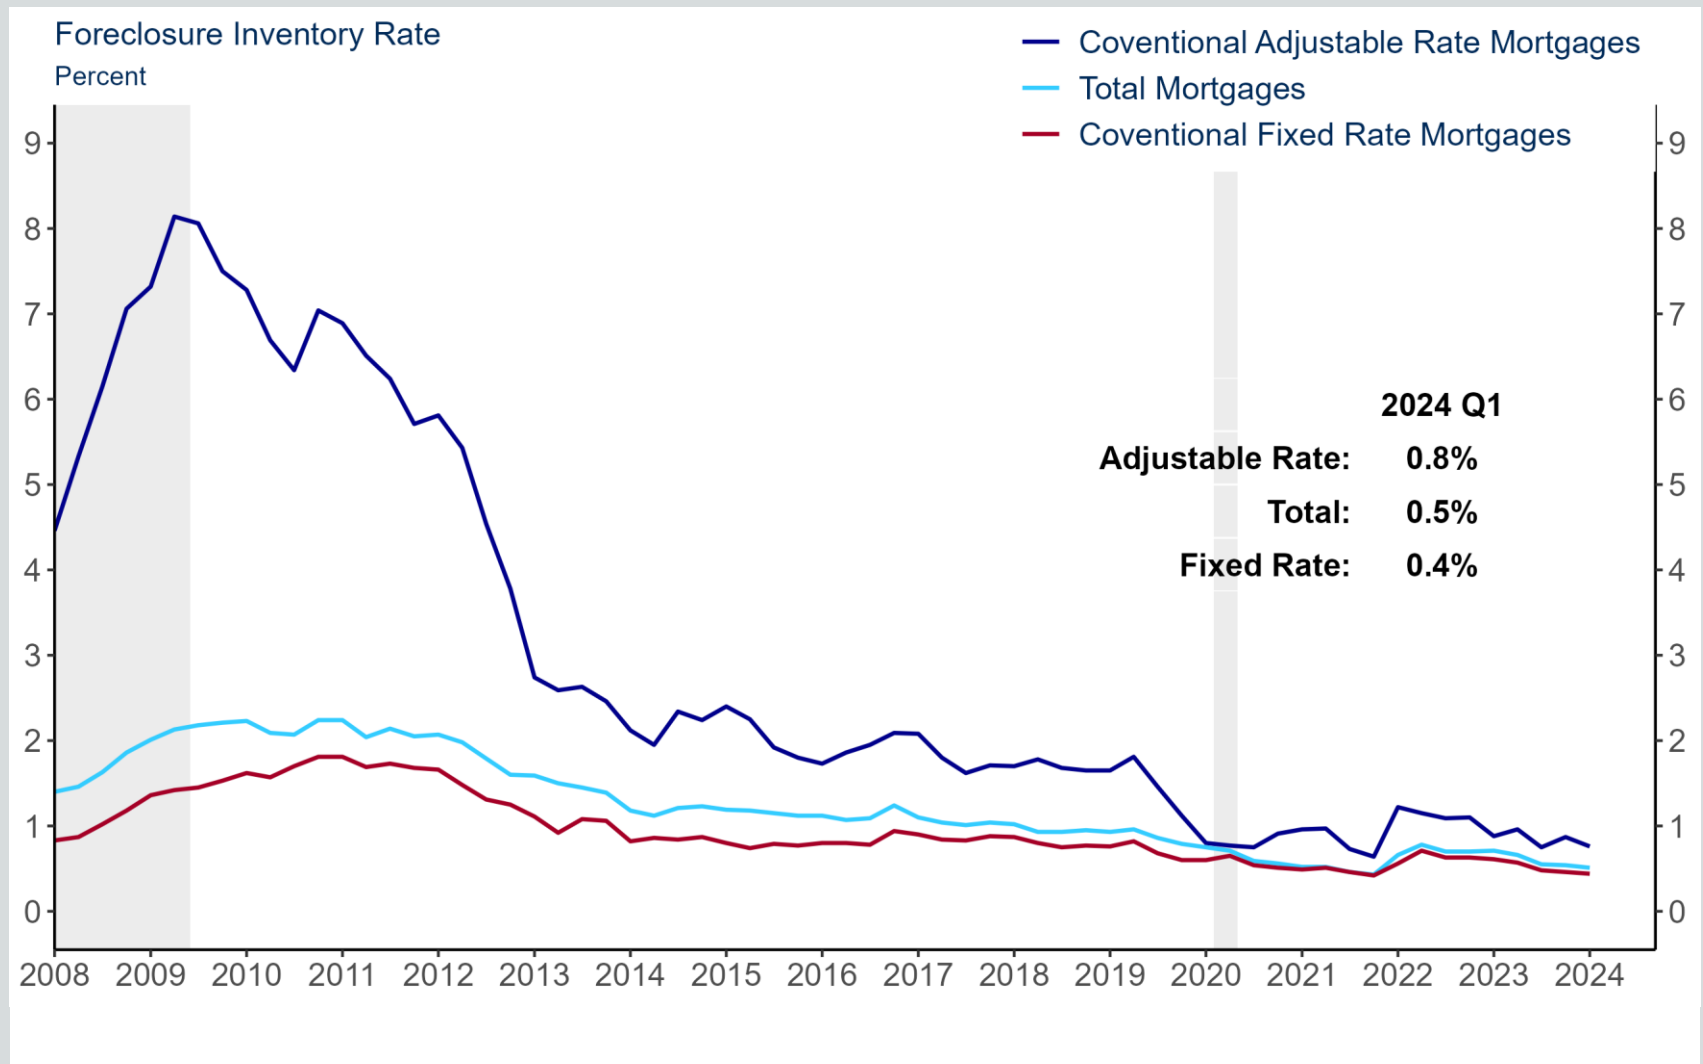

West Virginia House Price Index—FHFA

West Virginia Mortgage Delinquency Rate

90+ days delinquent

West Virginia Foreclosure Inventory Rate

West Virginia Foreclosure Starts Rate