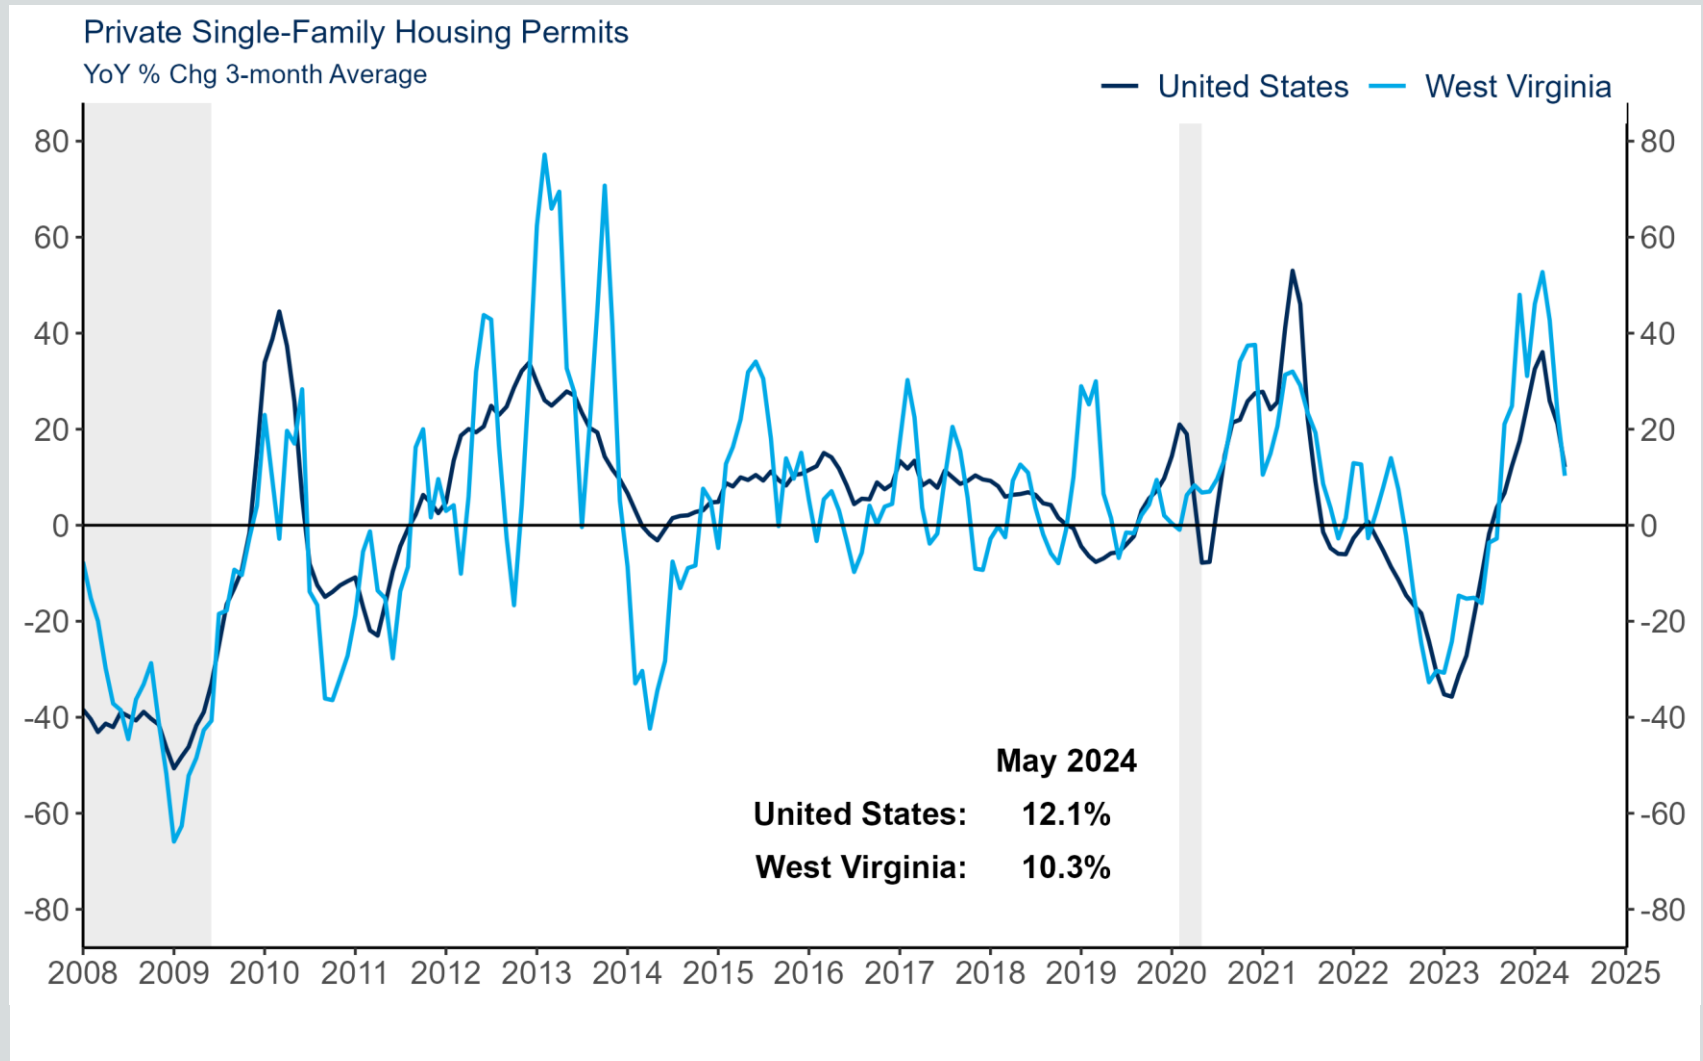

West Virginia Economic Snapshot

West Virginia Industry Structure

West Virginia Industry Growth

Percent Change in Employment from a Year Ago, SA

West Virginia Payroll Employment

West Virginia Unemployment Rate

West Virginia Labor Force Participation Rate

West Virginia Initial Unemployment Claims

West Virginia Real Personal Income

West Virginia Wages and Salaries

West Virginia Building Permits

Single-Family Homes