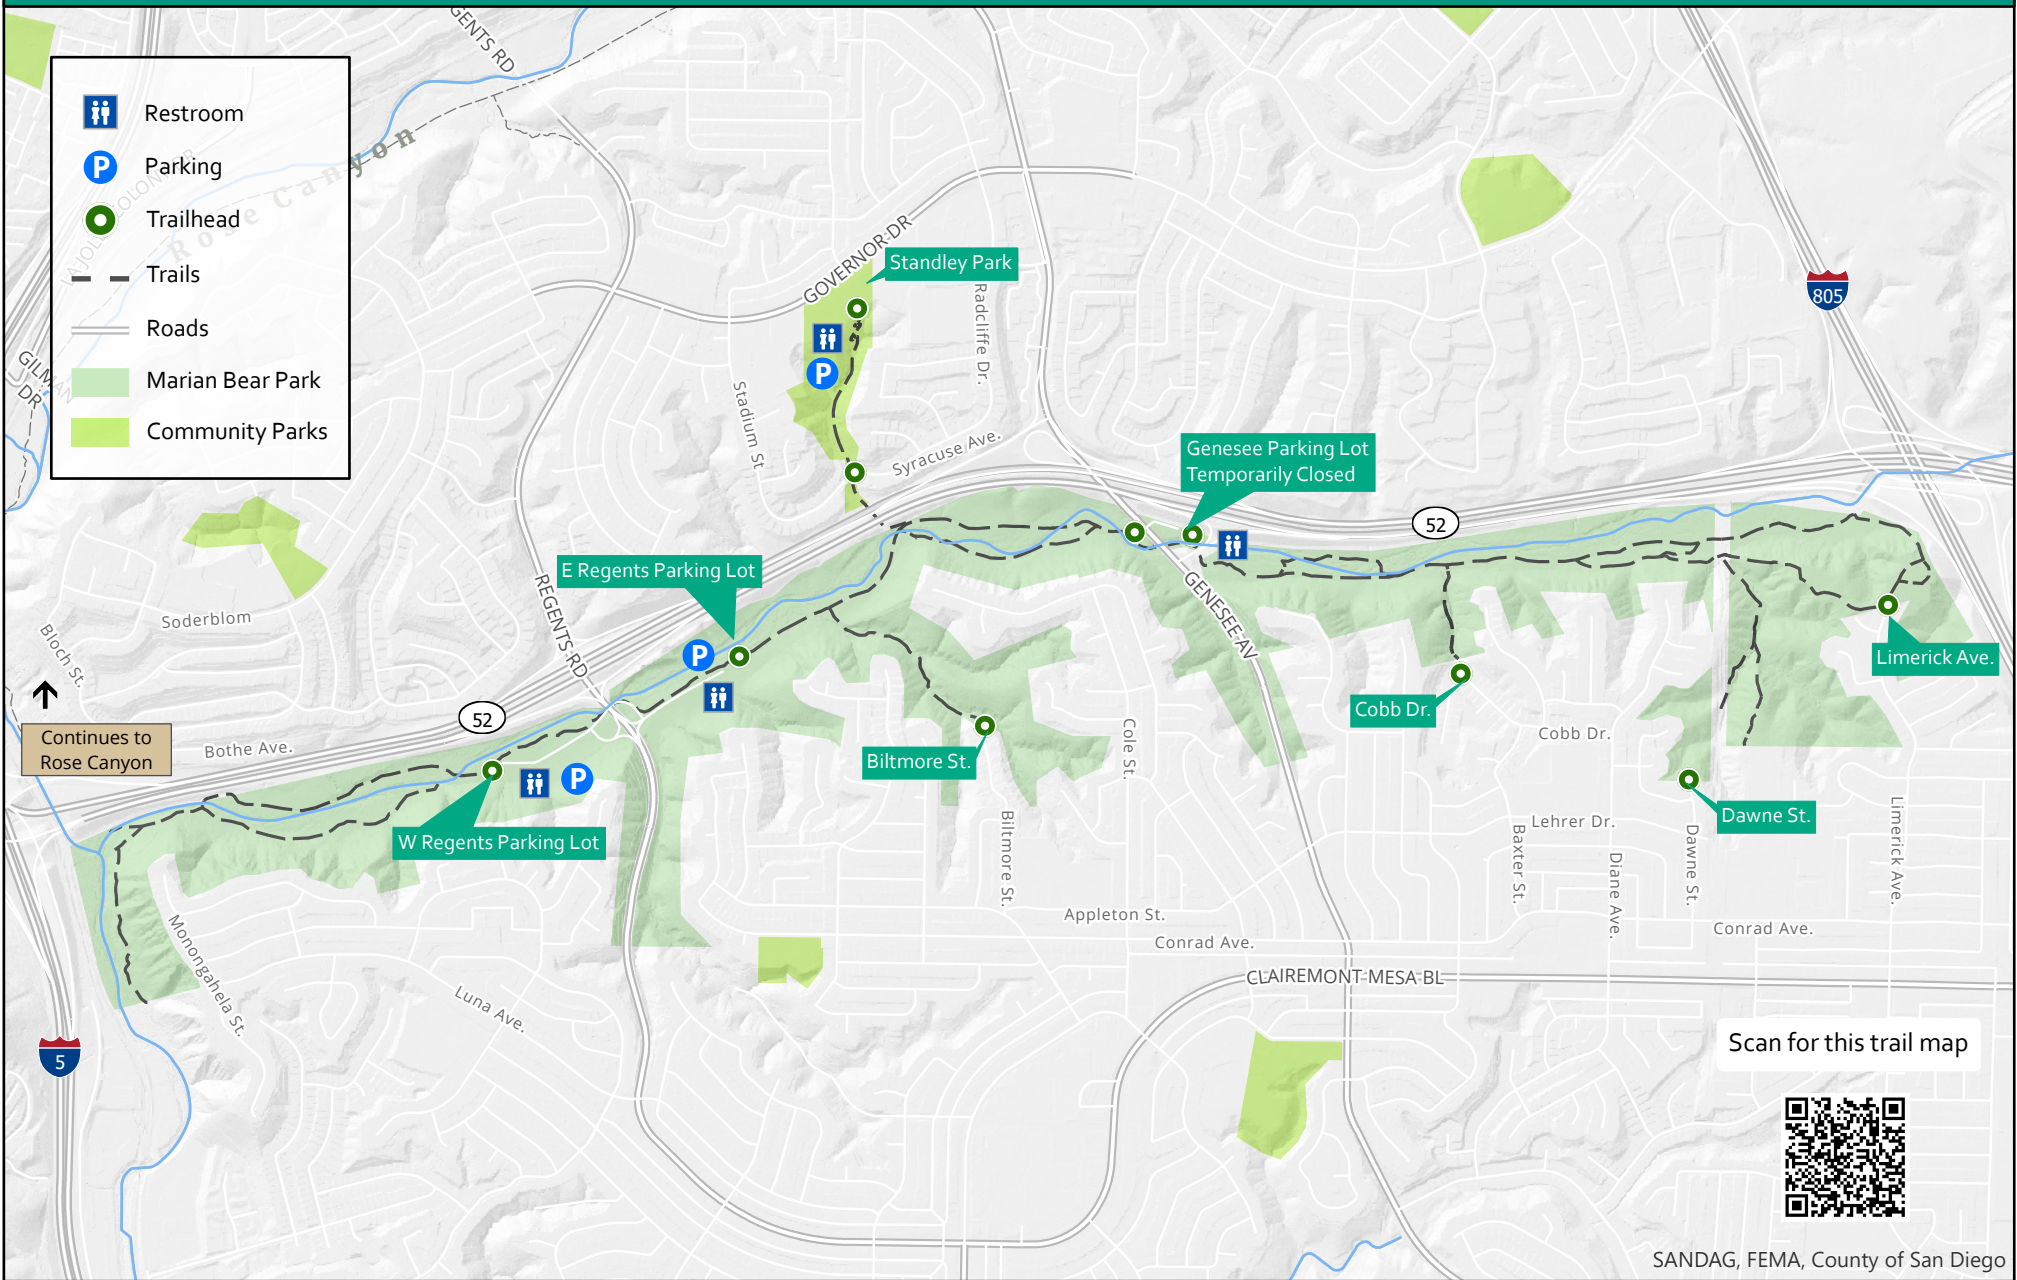

# Marian R. Bear Memorial Park

## TRAIL MAP

-  Restroom
-  Parking
-  Trailhead
-  Trails
-  Roads
-  Marian Bear Park
-  Community Parks

Scan for this trail map

SANDAG, FEMA, County of San Diego